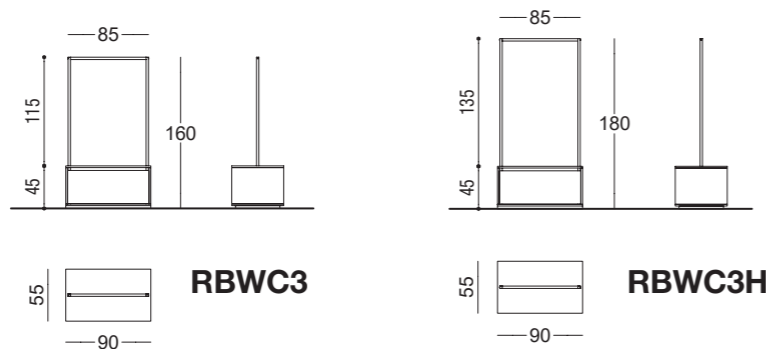

RBWC3	N	S	L
PAINTED BASIC			
SHINY BASIC			
BRUSHED BASIC			

RBWC3H	N	S	L
PAINTED BASIC			
SHINY BASIC			
BRUSHED BASIC			

RBWPLEX3
protezione plex
barra appenderia
plex protection for
hanging bar

per finiture metallo SPECIAL +10% rispetto alla finitura metallo BASIC for SPECIAL metal finishes +10% on BASIC metal finishes