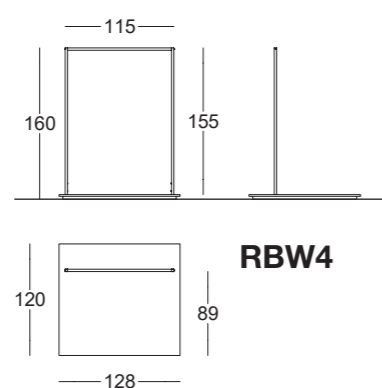

Stender
Garment rails

RBW2 / RBW2-B10	N	S	L
PAINTED BASIC			
SHINY BASIC			
BRUSHED BASIC			

RBW2H / RBW2H-B10	N	S	L
PAINTED BASIC			
SHINY BASIC			
BRUSHED BASIC			

RBWPLEX2
protezione plex
barra appenderia
plex protection for
hanging bar

per finiture metallo SPECIAL +10% rispetto alla finitura metallo BASIC for SPECIAL metal finishes +10% on BASIC metal finishes

Stender
Garment rails

Accessori per stender: vedi alla fine della sezione
Accessories for garment rails: see at the end of this section

RBWF / RBWF-B10	N	S	L
PAINTED BASIC			
SHINY BASIC			
BRUSHED BASIC			

RBWFH / RBWFH-B10	N	S	L
PAINTED BASIC			
SHINY BASIC			
BRUSHED BASIC			

RBWPLEXF
protezione plex
barra appenderia
plex protection for
hanging bar

per finiture metallo SPECIAL +10% rispetto alla finitura metallo BASIC for SPECIAL metal finishes +10% on BASIC metal finishes

RBW4

RBW4 / RBW4-B10	N	S	L
PAINTED BASIC			
SHINY BASIC			
BRUSHED BASIC			

RBW4H / RBW4H-B10	N	S	L
PAINTED BASIC			
SHINY BASIC			
BRUSHED BASIC			

RBWPLEX
protezione plex
barra appenderia
plex protection for
hanging bar

per finiture metallo SPECIAL +10% rispetto alla finitura metallo BASIC for SPECIAL metal finishes +10% on BASIC metal finishes

RBWT / RBWT-B10	N	S	L
PAINTED BASIC			
SHINY BASIC			
BRUSHED BASIC			

RBWTH / RBWTH-B10	N	S	L
PAINTED BASIC			
SHINY BASIC			
BRUSHED BASIC			

RBWPLEXT
protezione plex
barra appenderia
plex protection for
hanging bar

per finiture metallo SPECIAL +10% rispetto alla finitura metallo BASIC for SPECIAL metal finishes +10% on BASIC metal finishes