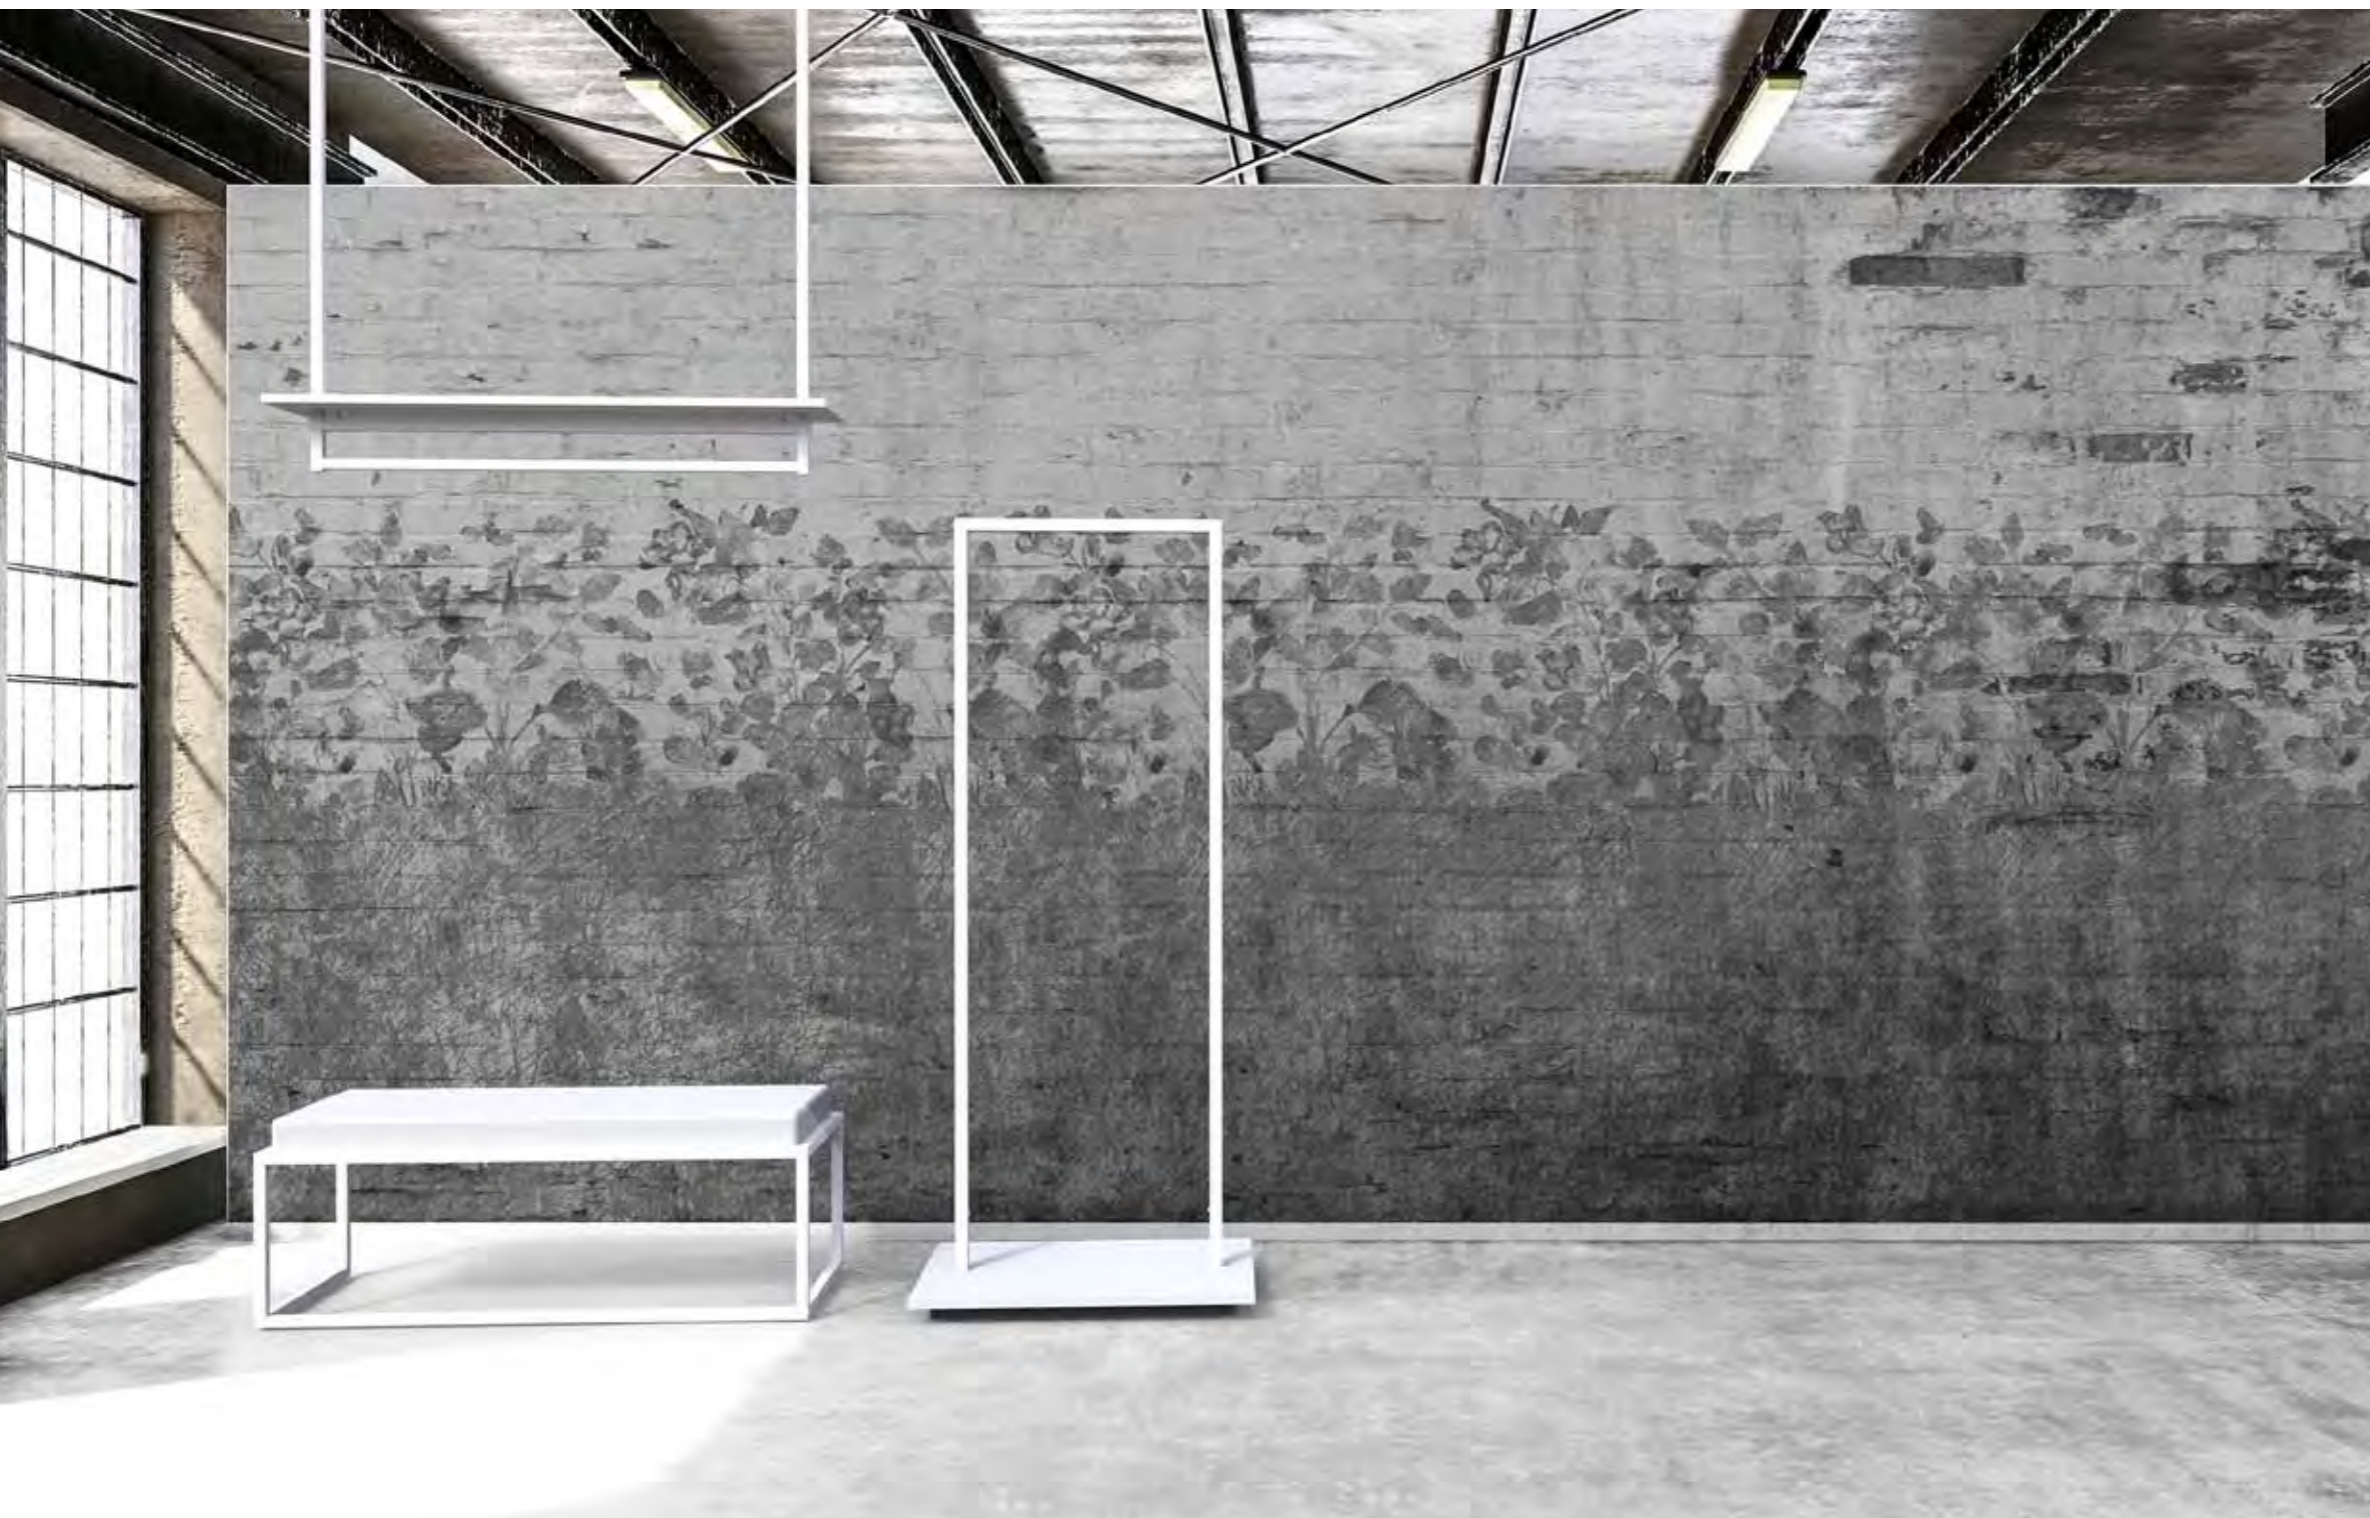

Stender, appenderia a soffitto e seduta
Garment rail, roof hanging rail and seat

Elementi metallichi verniciati bianco opaco / base stender e ripiano in nobilitato bianco opaco / seduta in ecopelle bianca opaca

Matt white painted metal parts / base and shelves in Matt White chipboard / seat top covered with matt white leather