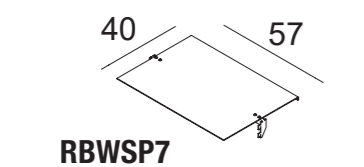

RBWSP7	
PAINTED BASIC	

per finiture metallo SPECIAL +10% rispetto alla finitura metallo BASIC for SPECIAL metal finishes +10% on BASIC metal finishes