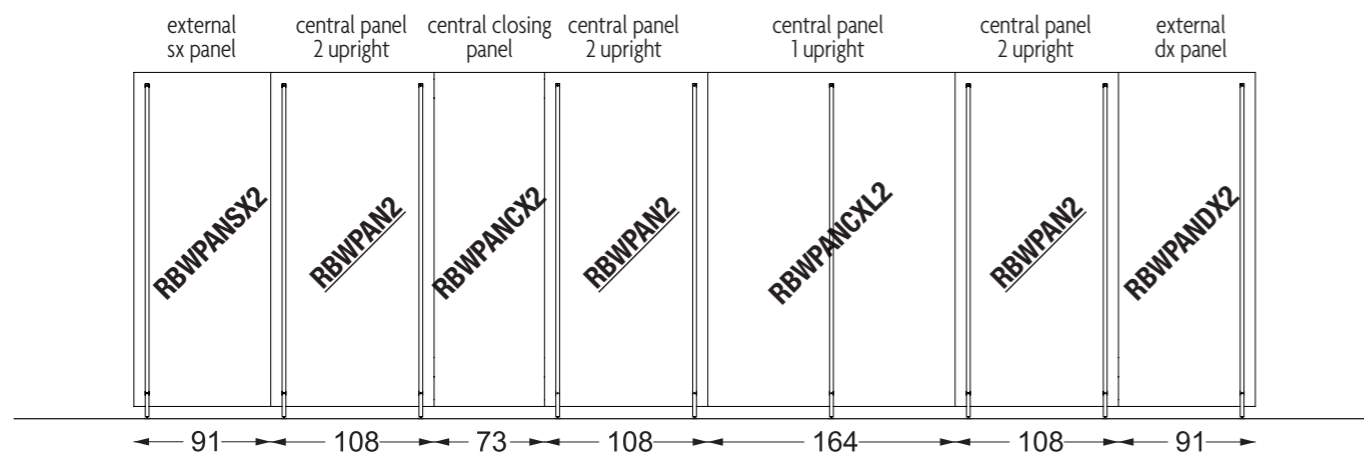

SCHEMA MONTANTI PASSO 90 DIAGRAM UPRIGHTS PITCH 90

	N	S	L	G
RBWPAN2				
RBWPANCX2				
RBWPANCXL2				
RBWPANSX2				
RBWPANDX2				

Staffe di fissaggio
comprese
Fixing brackets
included