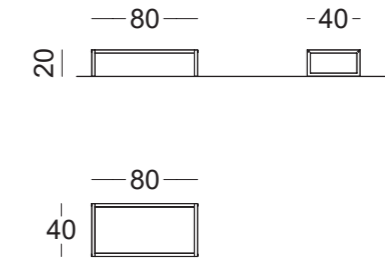

Pedane
Platforms