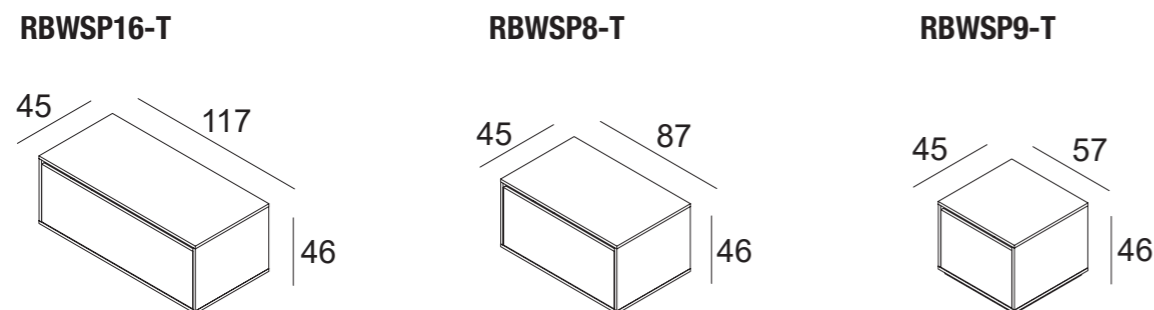

Accessori per sistema a parete, cassettiere a pavimento
Wall system accessories, floor chest of drawers

RBWSP16-T	N	S	L

RBWSP8-T	N	S	L

RBWSP9-T	N	S	L