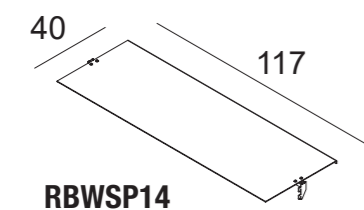

Accessori per sistema a parete, mensole in metallo
Wall system accessories, metal shelves

RBWSP14	
PAINTED BASIC