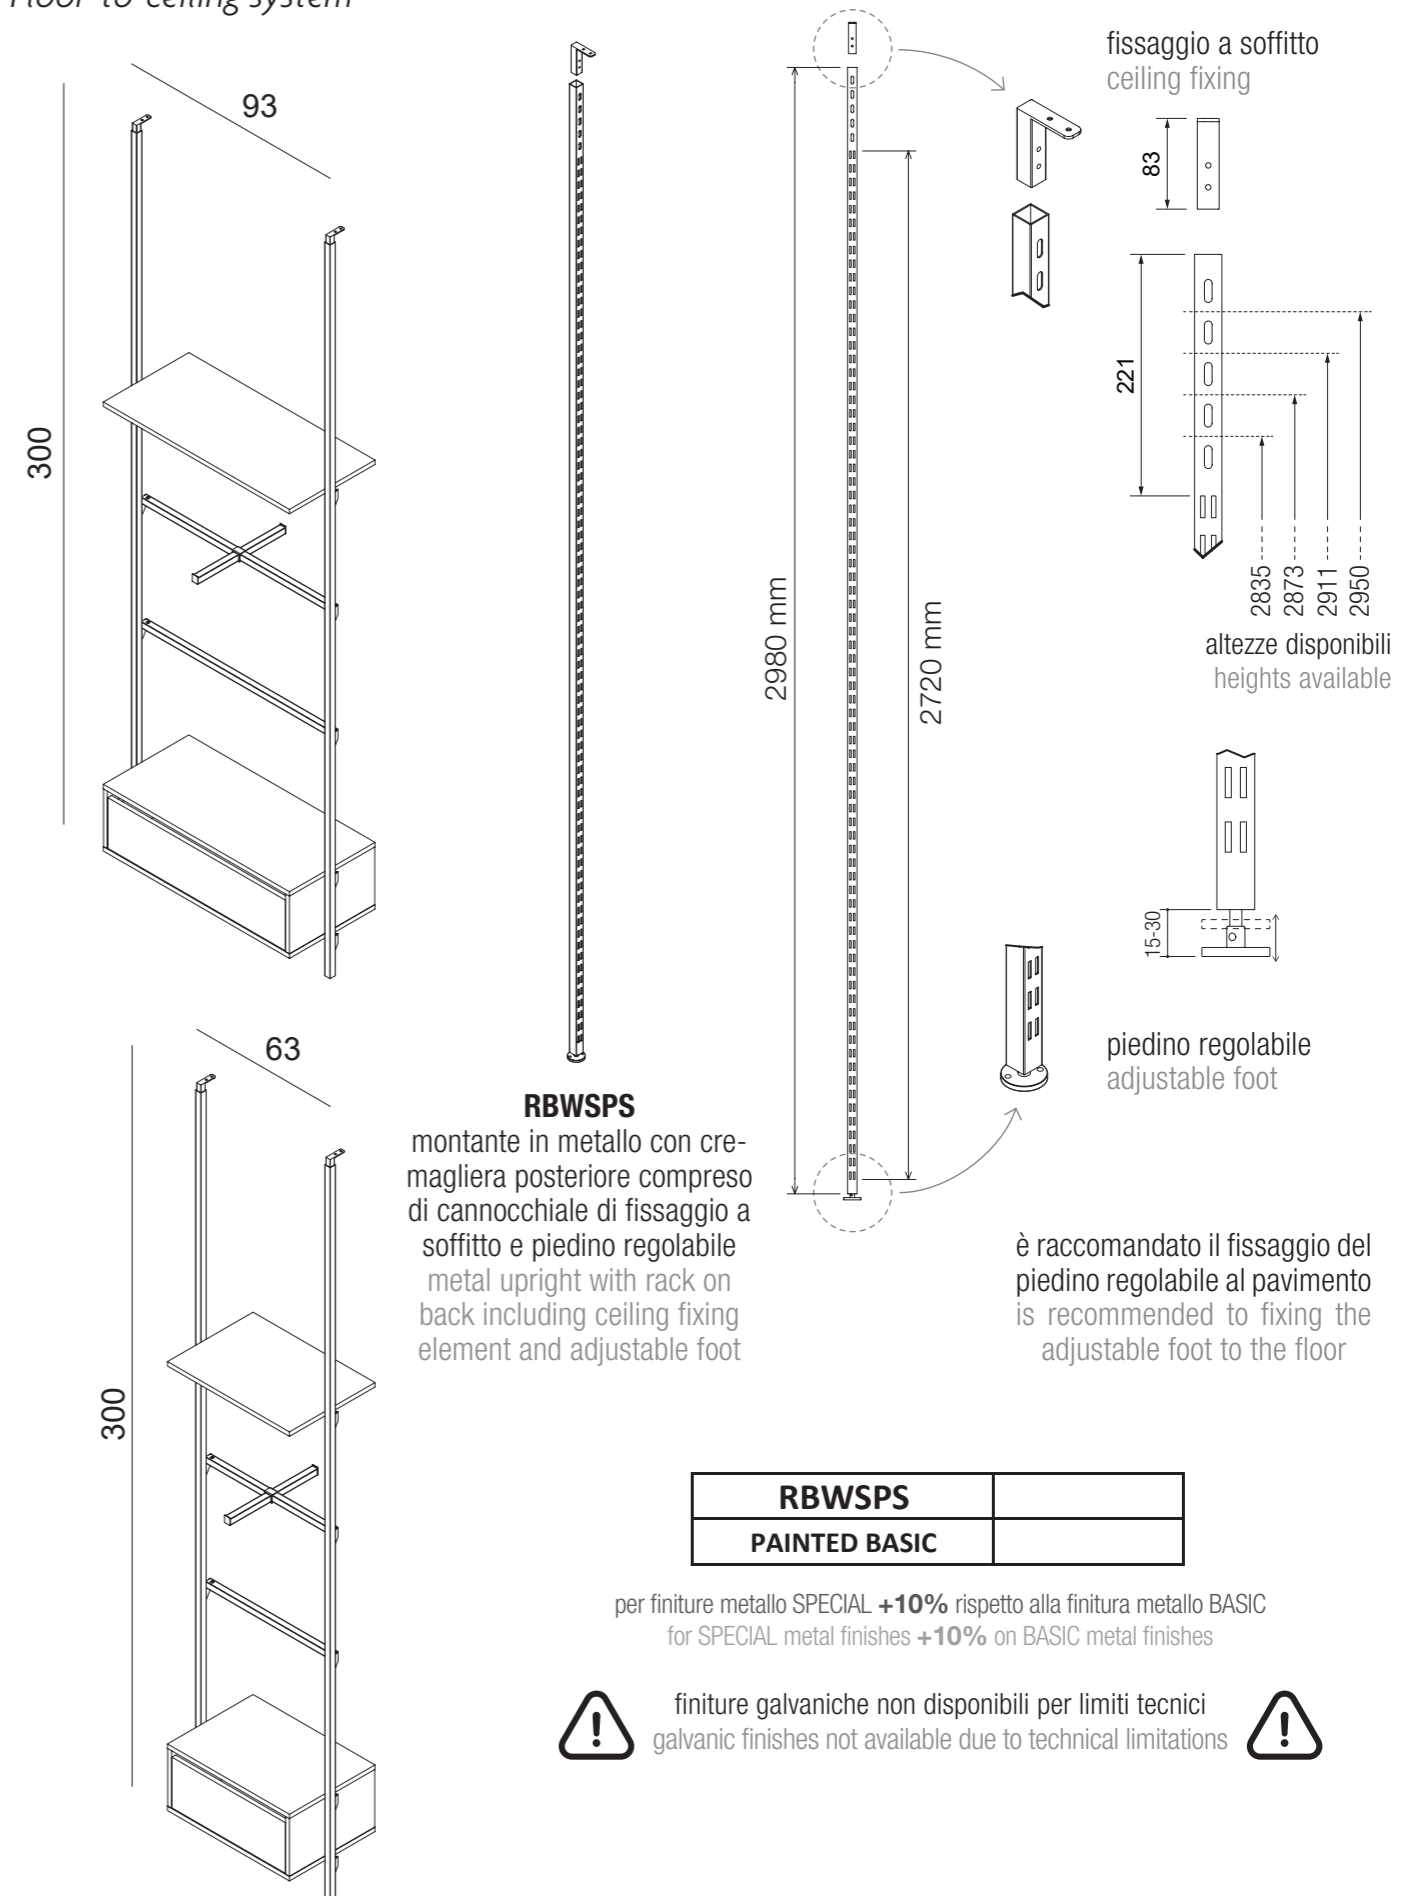

Sistema pavimento soffitto
Floor-to-ceiling system

RBWSPS	
PAINTED BASIC	

per finiture metallo SPECIAL **+10%** rispetto alla finitura metallo BASIC
for SPECIAL metal finishes **+10%** on BASIC metal finishes

⚠ finiture galvaniche non disponibili per limiti tecnici ⚠
galvanic finishes not available due to technical limitations