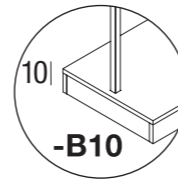

per finiture metallo SPECIAL **+10%** rispetto alla finitura metallo BASIC for SPECIAL metal finishes **+10%** on BASIC metal finishes

per finiture metallo SPECIAL **+10%** rispetto alla finitura metallo BASIC for SPECIAL metal finishes **+10%** on BASIC metal finishes