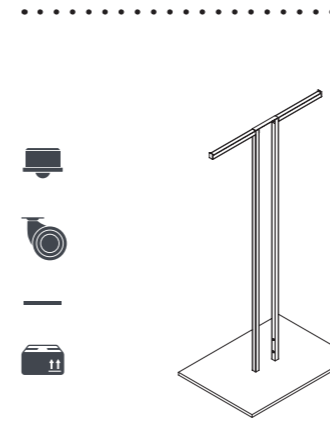

Stender
Garment rails

RBW2 / RBW2-B10	N	S	L
PAINTED BASIC			
SHINY BASIC			
BRUSHED BASIC			

RBW2H / RBW2H-B10	N	S	L
PAINTED BASIC			
SHINY BASIC			
BRUSHED BASIC			

RBWPLEX2
protezione plex
barra appenderia
plex protection for
hanging bar

per finiture metallo SPECIAL +10% rispetto alla finitura metallo BASIC for SPECIAL metal finishes +10% on BASIC metal finishes

Stender
Garment rails

Accessori per stender: vedi alla fine della sezione
Accessories for garment rails: see at the end of this section

RBWF / RBWF-B10	N	S	L
PAINTED BASIC			
SHINY BASIC			
BRUSHED BASIC			

RBWFH / RBWFH-B10	N	S	L
PAINTED BASIC			
SHINY BASIC			
BRUSHED BASIC			

RBWPLEXF
protezione plex
barra appenderia
plex protection for
hanging bar

per finiture metallo SPECIAL +10% rispetto alla finitura metallo BASIC for SPECIAL metal finishes +10% on BASIC metal finishes

RBW4 / RBW4-B10	N	S	L
PAINTED BASIC			
SHINY BASIC			
BRUSHED BASIC			

RBW4H / RBW4H-B10	N	S	L
PAINTED BASIC			
SHINY BASIC			
BRUSHED BASIC			

RBWPLEX
protezione plex
barra appenderia
plex protection for
hanging bar

per finiture metallo SPECIAL +10% rispetto alla finitura metallo BASIC for SPECIAL metal finishes +10% on BASIC metal finishes

RBWT

RBWT / RBWT-B10	N	S	L
PAINTED BASIC			
SHINY BASIC			
BRUSHED BASIC			

RBWTH / RBWTH-B10	N	S	L
PAINTED BASIC			
SHINY BASIC			
BRUSHED BASIC			

RBWPLEXT
protezione plex
barra appenderia
plex protection for
hanging bar

per finiture metallo SPECIAL +10% rispetto alla finitura metallo BASIC for SPECIAL metal finishes +10% on BASIC metal finishes