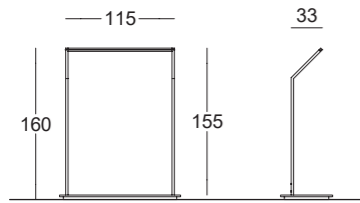

per finiture metallo SPECIAL +10% rispetto alla finitura metallo BASIC for SPECIAL metal finishes +10% on BASIC metal finishes

Stender inclinati
Sloping garment rails

RBWJ

RBWJ3

RBWJ2

RBWJ

RBWJ3

RBWJ2