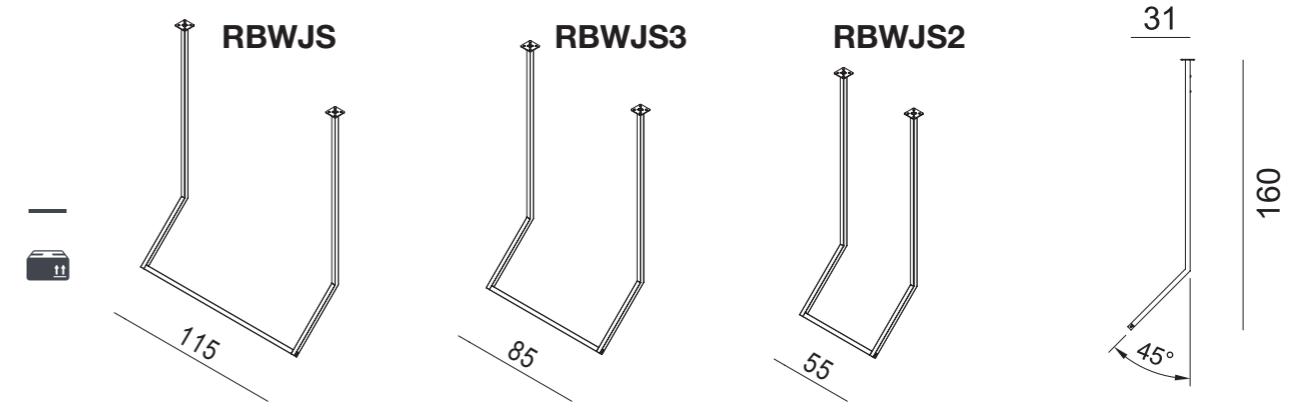

Stender a soffitto inclinati
Sloping roof garment rails

per finiture metallo SPECIAL +10% rispetto alla finitura metallo BASIC
for SPECIAL metal finishes +10% on BASIC metal finishes