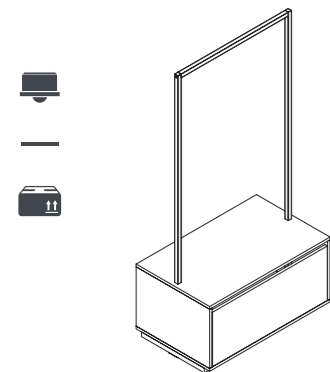

RBWC3	N	S	L
PAINTED BASIC			
SHINY BASIC			
BRUSHED BASIC			

RBWC3H	N	S	L
PAINTED BASIC			
SHINY BASIC			
BRUSHED BASIC			

RBWPLEX3
protezione plex
barra appenderia
plex protection for
hanging bar

per finiture metallo SPECIAL +10% rispetto alla finitura metallo BASIC for SPECIAL metal finishes +10% on BASIC metal finishes