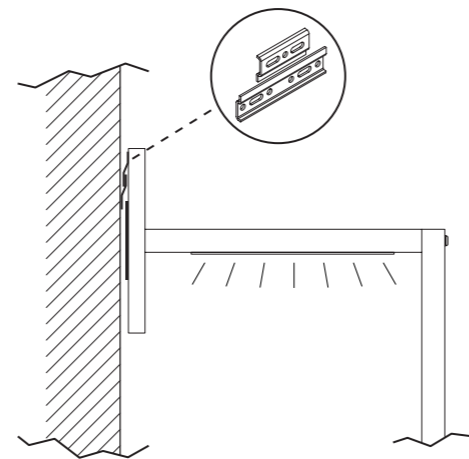

Sistema a parete, con barra led su traverso
Wall system, with led bar on beam element

RBWSPMLED	
PAINTED BASIC	
SHINY BASIC	
BRUSHED BASIC	

per finiture metallo SPECIAL **+10%** rispetto alla finitura metallo BASIC
 for SPECIAL metal finishes **+10%** on BASIC metal finishes