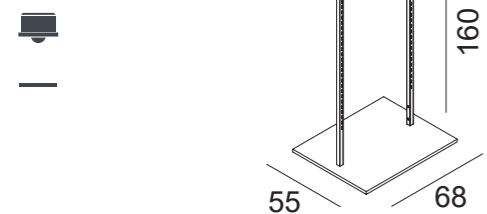

RBWCRE3	N	S	L
PAINTED BASIC			
SHINY BASIC			
BRUSHED BASIC			

RBWCRE3H	N	S	L
PAINTED BASIC			
SHINY BASIC			
BRUSHED BASIC			

RBWCRE2 = h160 cm
RBWCRE2H = h180 cm

RBWCRE2	N	S	L
PAINTED BASIC			
SHINY BASIC			
BRUSHED BASIC			

RBWCRE2H	N	S	L
PAINTED BASIC			
SHINY BASIC			
BRUSHED BASIC			

per finiture metallo SPECIAL +10% rispetto alla finitura metallo BASIC for SPECIAL metal finishes +10% on BASIC metal finishes