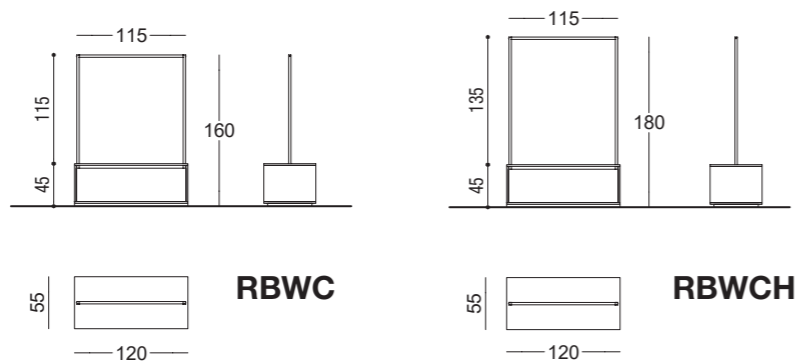

Stender con cassetto
Garment rail with drawer

RBWC	N	S	L
PAINTED BASIC			
SHINY BASIC			
BRUSHED BASIC			

RBWCH	N	S	L
PAINTED BASIC			
SHINY BASIC			
BRUSHED BASIC			

RBWPLEX
protezione plex
barra appenderia
plex protection for
hanging bar

per finiture metallo SPECIAL +10% rispetto alla finitura metallo BASIC for SPECIAL metal finishes +10% on BASIC metal finishes