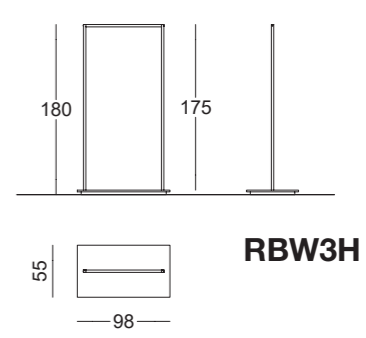

RBW3 / RBW3-B10	N	S	L
PAINTED BASIC			
SHINY BASIC			
BRUSHED BASIC			

RBW3H / RBW3H-B10	N	S	L
PAINTED BASIC			
SHINY BASIC			
BRUSHED BASIC			

RBWPLEX3
protezione plex
barra appenderia
plex protection for
hanging bar

per finiture metallo SPECIAL +10% rispetto alla finitura metallo BASIC for SPECIAL metal finishes +10% on BASIC metal finishes

L'illuminazione di serie nei nostri articoli è di 4000K
Standard lighting for our items is 4000K