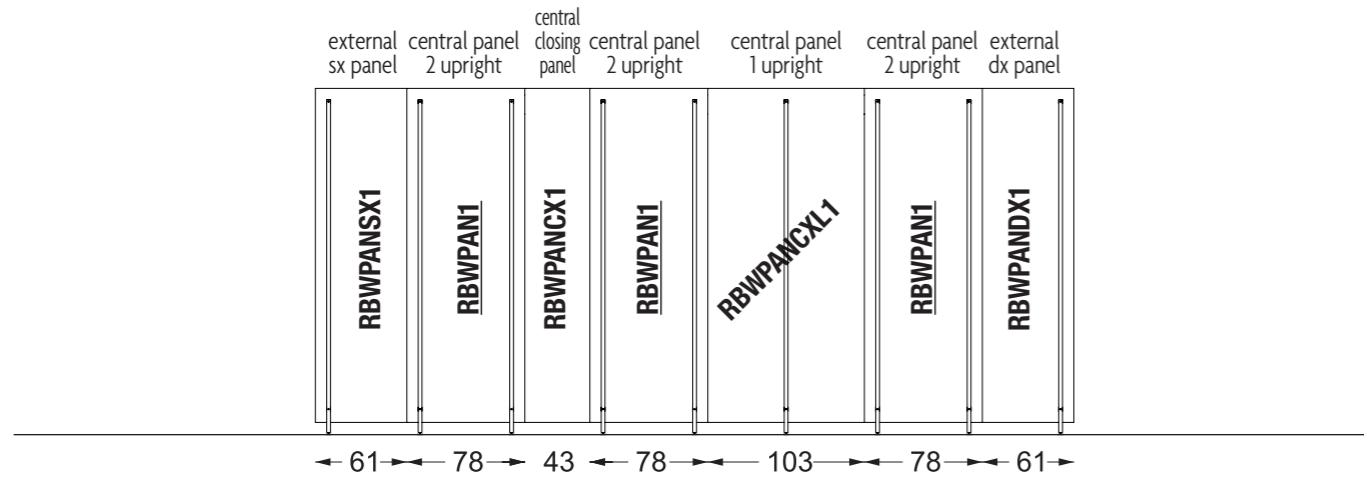

Pannelli posteriori per sistema a parete
Back panels for wall system

SCHEMA MONTANTI PASSO 60 DIAGRAM UPRIGHT PITCH 60

	N	S	L	G
RBWPAN1				
RBWPANCX1				
RBWPANCXL1				
RBWPANSX1				
RBWPANDX1				

Staffe di fissaggio
comprese
Fixing brackets
included