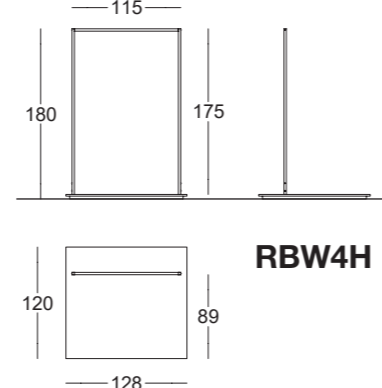

RBW4H

RBW4 / RBW4-B10	N	S	L
PAINTED BASIC			
SHINY BASIC			
BRUSHED BASIC			

RBW4H / RBW4H-B10	N	S	L
PAINTED BASIC			
SHINY BASIC			
BRUSHED BASIC			

RBWPLEX
protezione plex
barra appenderia
plex protection for
hanging bar

per finiture metallo SPECIAL +10% rispetto alla finitura metallo BASIC for SPECIAL metal finishes +10% on BASIC metal finishes