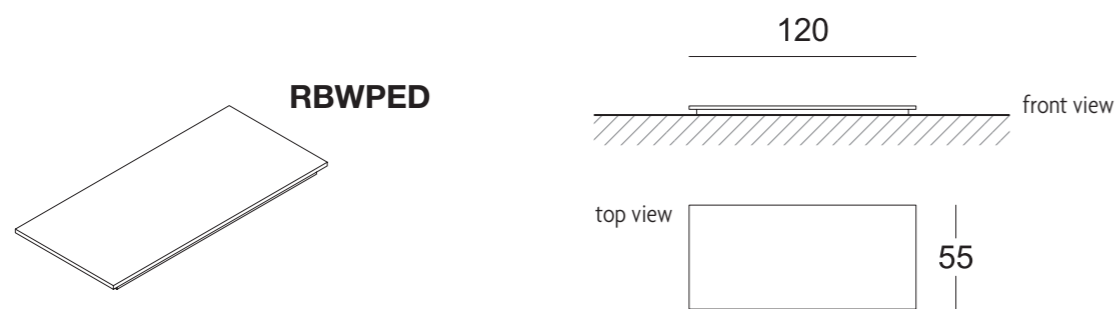

Elementi espositivi da terra
Floor elements

RBWPED	N	S	L