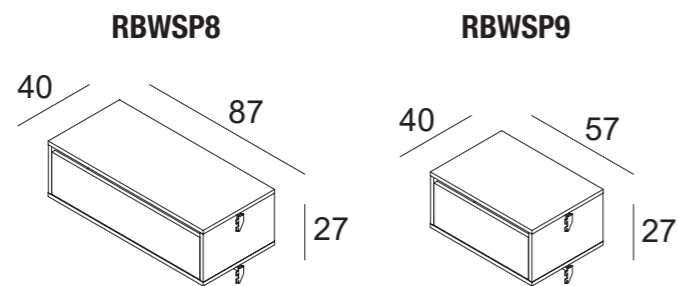

Accessori per sistema a parete, cassettiere sospese
Wall system accessories, suspended chest of drawers

RBWSP8	N	S	L
PAINTED BASIC			
SHINY BASIC			
BRUSHED BASIC			

RBWSP9	N	S	L
PAINTED BASIC			
SHINY BASIC			
BRUSHED BASIC			

per finiture metallo SPECIAL +5% rispetto alla finitura metallo BASIC
for SPECIAL metal finishes +5% on BASIC metal finishes