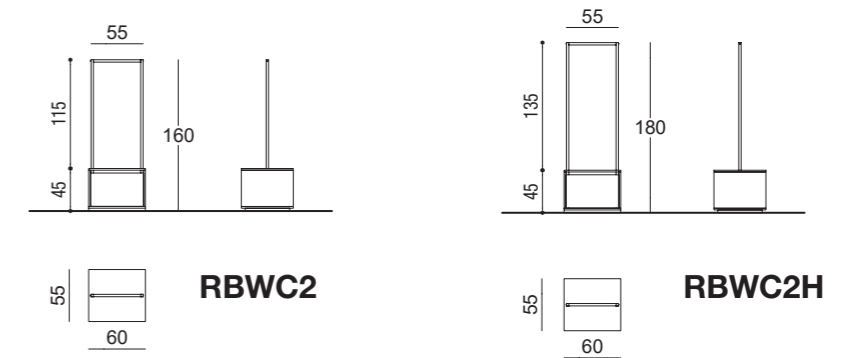

Stender con cassetto
Garment rail with drawer

RBWC2	N	S	L
PAINTED BASIC			
SHINY BASIC			
BRUSHED BASIC			

RBWC2H	N	S	L
PAINTED BASIC			
SHINY BASIC			
BRUSHED BASIC			

RBWPLEX2
protezione plex
barra appenderia
plex protection for
hanging bar