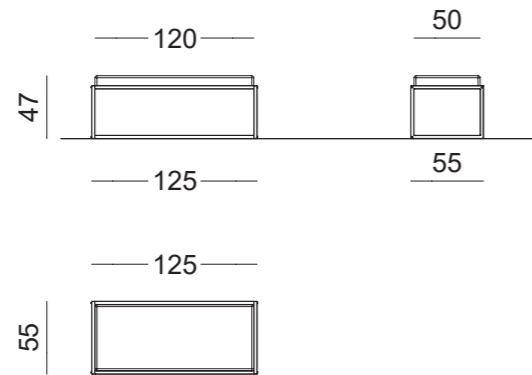

RBWS1	
PAINTED BASIC	
SHINY BASIC	
BRUSHED BASIC	

RBWS2	
PAINTED BASIC	
SHINY BASIC	
BRUSHED BASIC	

per finiture metallo SPECIAL **+10%** rispetto alla finitura metallo BASIC
for SPECIAL metal finishes **+10%** on BASIC metal finishes