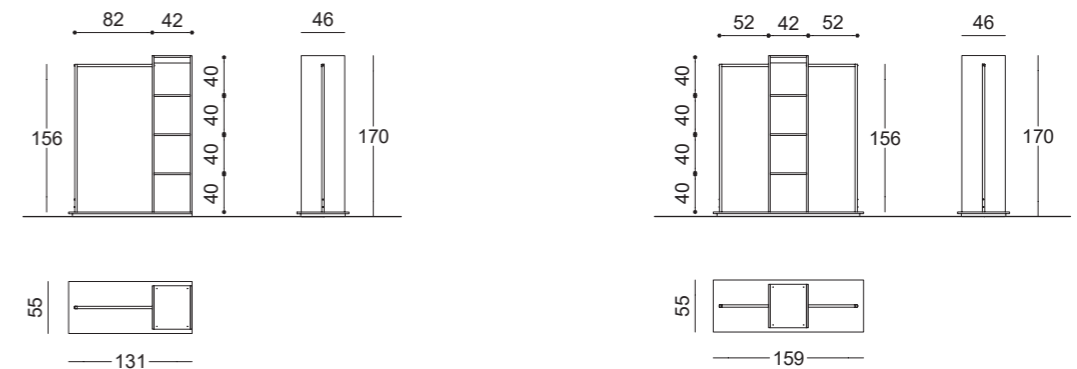

Elementi appeso-piegato
Elements for folded and hanging garments

per finiture metallo SPECIAL **+5%** rispetto alla finitura metallo BASIC for SPECIAL metal finishes **+5%** on BASIC metal finishes

RBWAP1	N	S	L
PAINTED BASIC			
SHINY BASIC			
BRUSHED BASIC			

RBWPLEXAP1
protezione plex
barra appenderia
plex protection
for hanging bar

RBWAP2	N	S	L
PAINTED BASIC			
SHINY BASIC			
BRUSHED BASIC			

RBWPLEXAP2
protezione plex
barra appenderia
plex protection
for hanging bar

RBWAP1M	N	S	L
PAINTED BASIC			
SHINY BASIC			
BRUSHED BASIC			

per finiture metallo SPECIAL **+10%** rispetto alla finitura metallo BASIC for SPECIAL metal finishes **+10%** on BASIC metal finishes

RBWAP2M	N	S	L
PAINTED BASIC			
SHINY BASIC			
BRUSHED BASIC