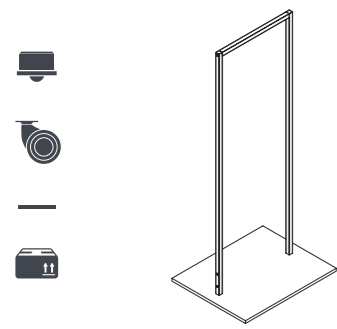

Stender
Garment rails

RBW2