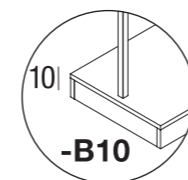

RBWT / RBWT-B10	N	S	L
PAINTED BASIC			
SHINY BASIC			
BRUSHED BASIC			

RBWTH / RBWTH-B10	N	S	L
PAINTED BASIC			
SHINY BASIC			
BRUSHED BASIC			

RBWPLEXT
protezione plex
barra appenderia
plex protection for
hanging bar

per finiture metallo SPECIAL +10% rispetto alla finitura metallo BASIC for SPECIAL metal finishes +10% on BASIC metal finishes