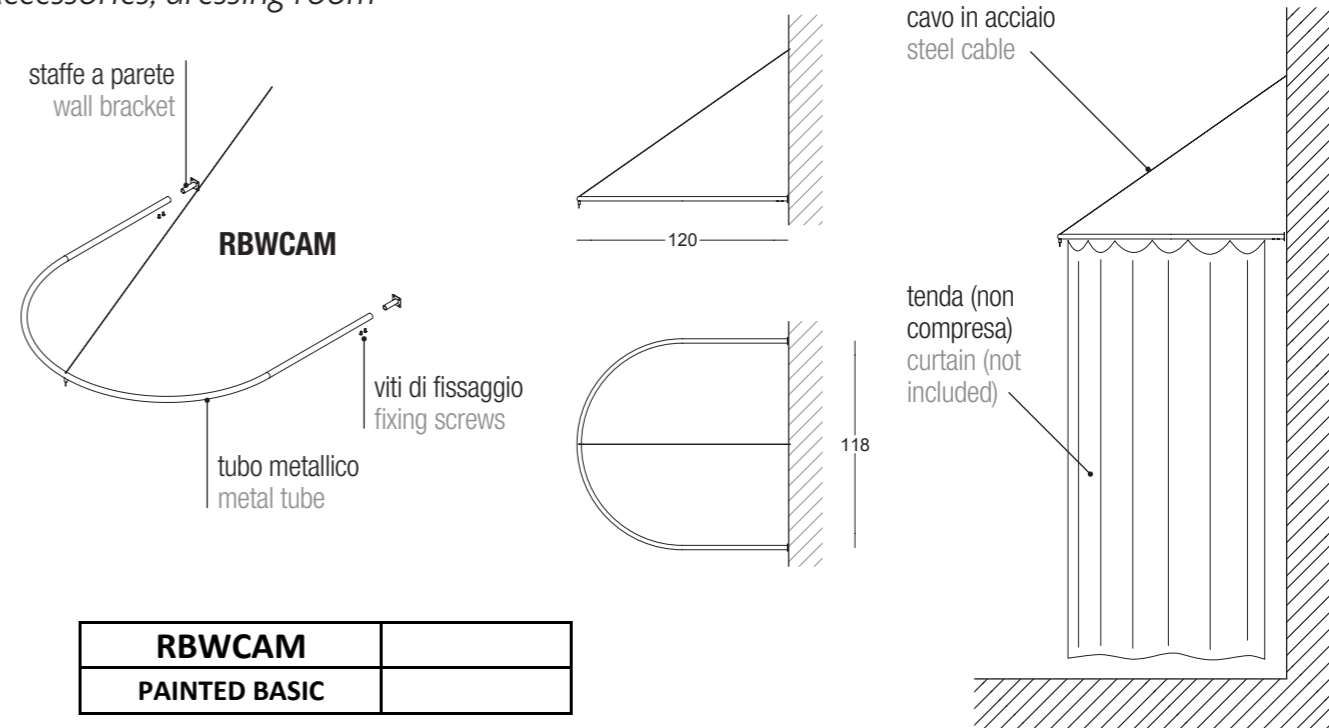

Accessori per sistema a parete, cassettiere a pavimento
 Wall system accessories, floor chest of drawers

RBWSP16-T	N	S	L

RBWSP8-T	N	S	L

RBWSP9-T	N	S	L

Complementi, camerino
 Accessories, dressing room

RBWCAM	
PAINTED BASIC	