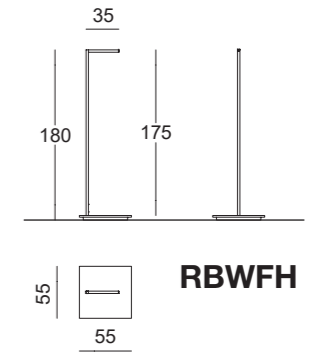

RBWFH

RBWF / RBWF-B10	N	S	L
PAINTED BASIC			
SHINY BASIC			
BRUSHED BASIC			

RBWFH / RBWFH-B10	N	S	L
PAINTED BASIC			
SHINY BASIC			
BRUSHED BASIC			

RBWPLEXF
protezione plex
barra appenderia
plex protection for
hanging bar

per finiture metallo SPECIAL +10% rispetto alla finitura metallo BASIC for SPECIAL metal finishes +10% on BASIC metal finishes