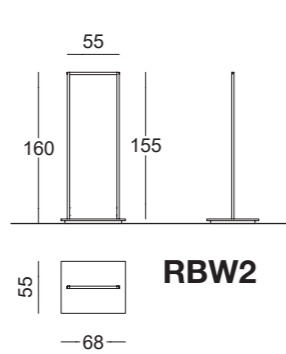

Stender
Garment rails

RBW2