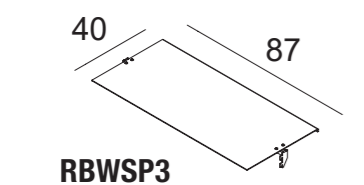

RBWSP3	
PAINTED BASIC