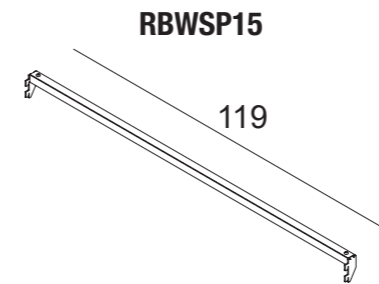

RBWSP14	
PAINTED BASIC	

RBWSP3	
PAINTED BASIC	

RBWSP7	
PAINTED BASIC	

per finiture metallo SPECIAL +10% rispetto alla finitura metallo BASIC for SPECIAL metal finishes +10% on BASIC metal finishes

Accessori per sistema a parete, appenderie in metallo
Wall system accessories, metal hanging rails