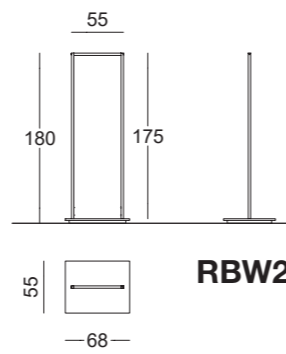

RBW2H

RBW2 / RBW2-B10	N	S	L
PAINTED BASIC			
SHINY BASIC			
BRUSHED BASIC			

RBW2H / RBW2H-B10	N	S	L
PAINTED BASIC			
SHINY BASIC			
BRUSHED BASIC			

RBWPLEX2
protezione plex
barra appenderia
plex protection for
hanging bar

per finiture metallo SPECIAL +10% rispetto alla finitura metallo BASIC for SPECIAL metal finishes +10% on BASIC metal finishes

Stender
Garment rails

Accessori per stender: vedi alla fine della sezione
Accessories for garment rails: see at the end of this section