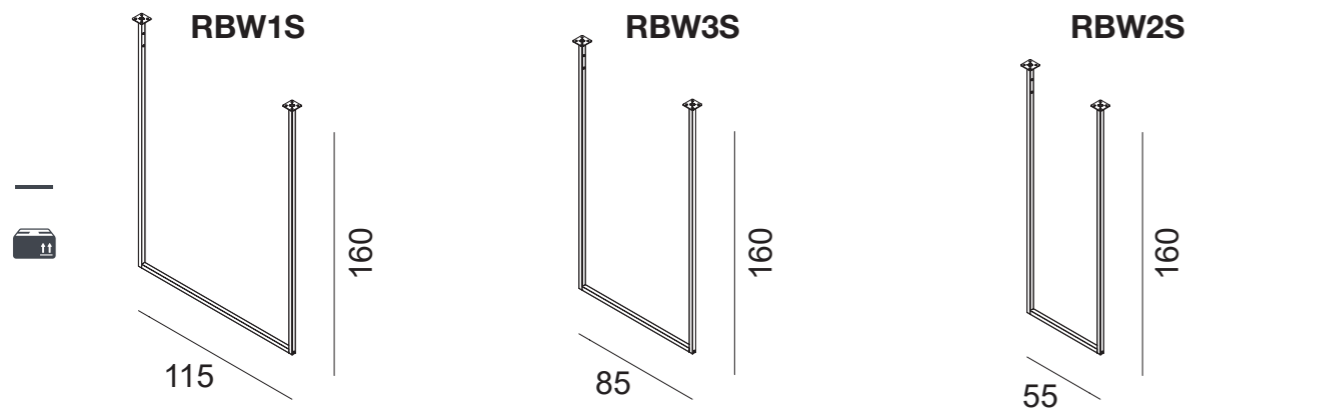

kit 4 ruote 4 castors kit

KITRUOTERBW10	

portata 60 kg payload 60 kg

WHEELY CASTOR

Stender a soffitto
Roof garment rails

per finiture metallo SPECIAL +10% rispetto alla finitura metallo BASIC
for SPECIAL metal finishes +10% on BASIC metal finishes