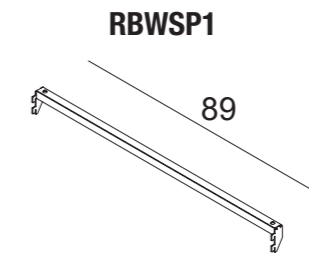

appenderia capo spalla
hanging bar

RBWPLEXSP1
protezione plex barra app.
plex protection for hanging bar