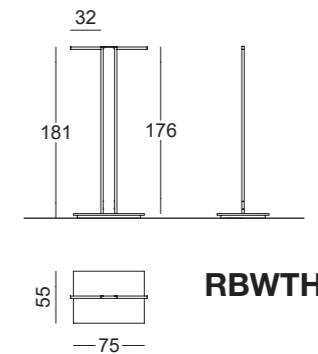

RBWTH

RBWT / RBWT-B10	N	S	L
PAINTED BASIC			
SHINY BASIC			
BRUSHED BASIC			

RBWTH / RBWTH-B10	N	S	L
PAINTED BASIC			
SHINY BASIC			
BRUSHED BASIC			

RBWPLEXT
protezione plex
barra appenderia
plex protection for
hanging bar

per finiture metallo SPECIAL +10% rispetto alla finitura metallo BASIC for SPECIAL metal finishes +10% on BASIC metal finishes