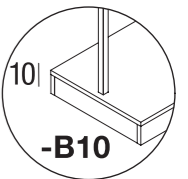

RBWRK-H78	
BLACK/WHITE	
SHINY BRASS	
SHINY COPPER	

portata 120 kg payload 120 kg

ruote a scomparsa
 hidden castors

kit 4 ruote 4 castors kit

KITRUOTERBW	

portata 80 kg payload 80 kg

ruote a scomparsa per base h10
 hidden castors for h10 base