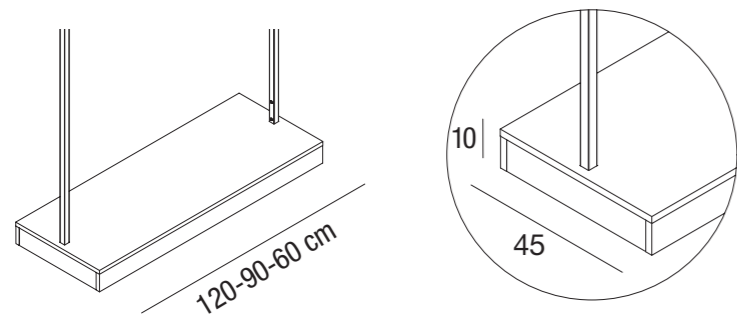

RBWM2V-35	N	S	L
PAINTED BASIC			
SHINY BASIC			
BRUSHED BASIC			

Accessori per stender, base h10cm
 Garment rail accessories, h10cm base [...-B10]

Opzione base h10 cm stender
 Optional base h10 cm garment rail