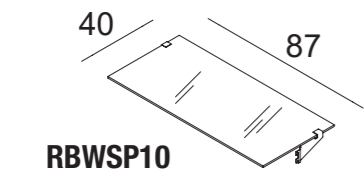

Accessori per sistema a parete, mensole in vetro
Wall system accessories, glass shelves

RBWSP12	V	VF
PAINTED BASIC		
SHINY BASIC		
BRUSHED BASIC		

RBWSP10	V	VF
PAINTED BASIC		
SHINY BASIC		
BRUSHED BASIC		