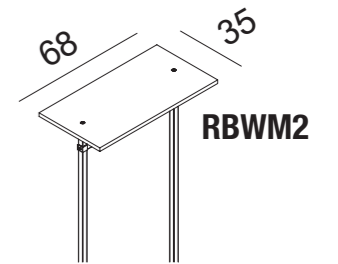

for RBW2, RBWCRE2