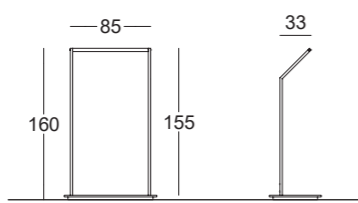

per finiture metallo SPECIAL +10% rispetto alla finitura metallo BASIC for SPECIAL metal finishes +10% on BASIC metal finishes

Stender inclinati
Sloping garment rails

RBWJ

RBWJ3

RBWJ2

RBWJ

RBWJ3

RBWJ2