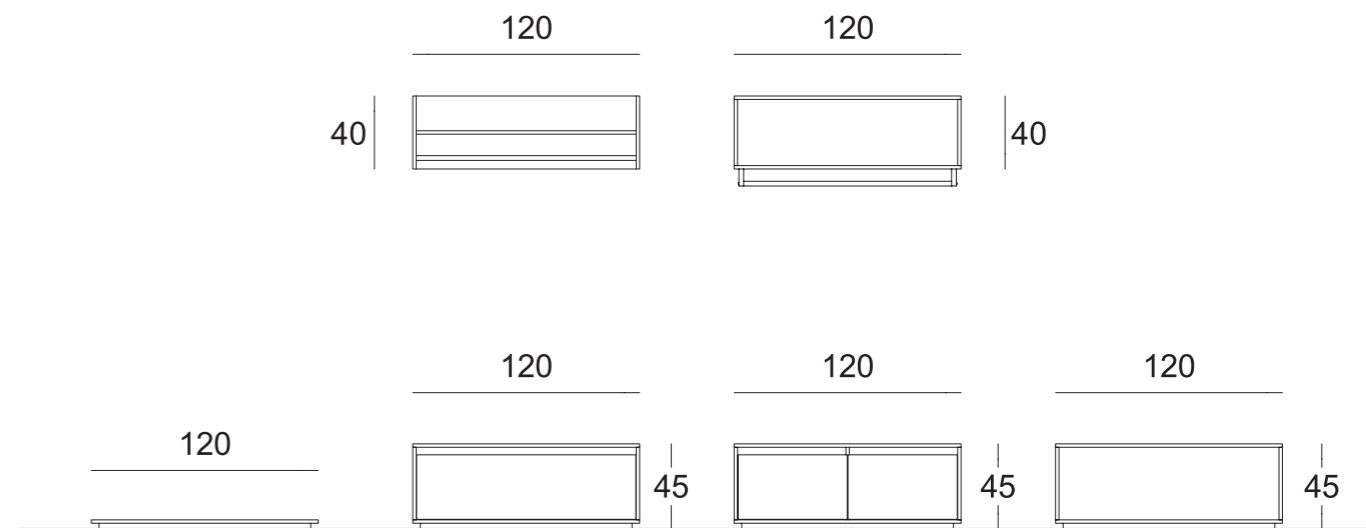

Elementi appeso-piegato

Elements for folded and hanging garments

RBWAP7DX-SX	N	S	L
PAINTED BASIC			
SHINY BASIC			
BRUSHED BASIC			

RBWPLEXAP7

protezione plex
barra appenderia
plex protection
for hanging bar

per finiture metallo SPECIAL +5% rispetto alla finitura metallo BASIC for SPECIAL metal finishes +5% on BASIC metal finishes

Elementi espositivi da parete e da terra

Wall displays for wall and floor elements

Fissaggio con attaccaglie metalliche (comprese)
Fixing with metal rails (included)

RBWAP8	N	S	L
PAINTED BASIC			
SHINY BASIC			
BRUSHED BASIC			

RBWPLEXAP8

protezione plex
barra appenderia
plex protection
for hanging bar

per finiture metallo SPECIAL +5% rispetto alla finitura metallo BASIC for SPECIAL metal finishes +5% on BASIC metal finishes