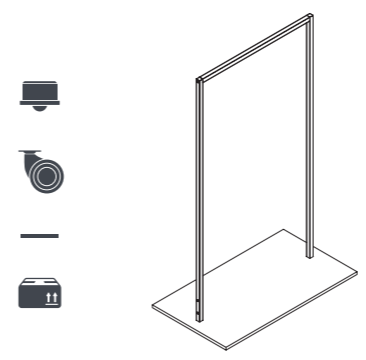

RBW3 / RBW3-B10	N	S	L
PAINTED BASIC			
SHINY BASIC			
BRUSHED BASIC			

RBW3H / RBW3H-B10	N	S	L
PAINTED BASIC			
SHINY BASIC			
BRUSHED BASIC			

RBWPLEX3
protezione plex
barra appenderia
plex protection for
hanging bar

per finiture metallo SPECIAL +10% rispetto alla finitura metallo BASIC for SPECIAL metal finishes +10% on BASIC metal finishes

L'illuminazione di serie nei nostri articoli è di 4000K
Standard lighting for our items is 4000K