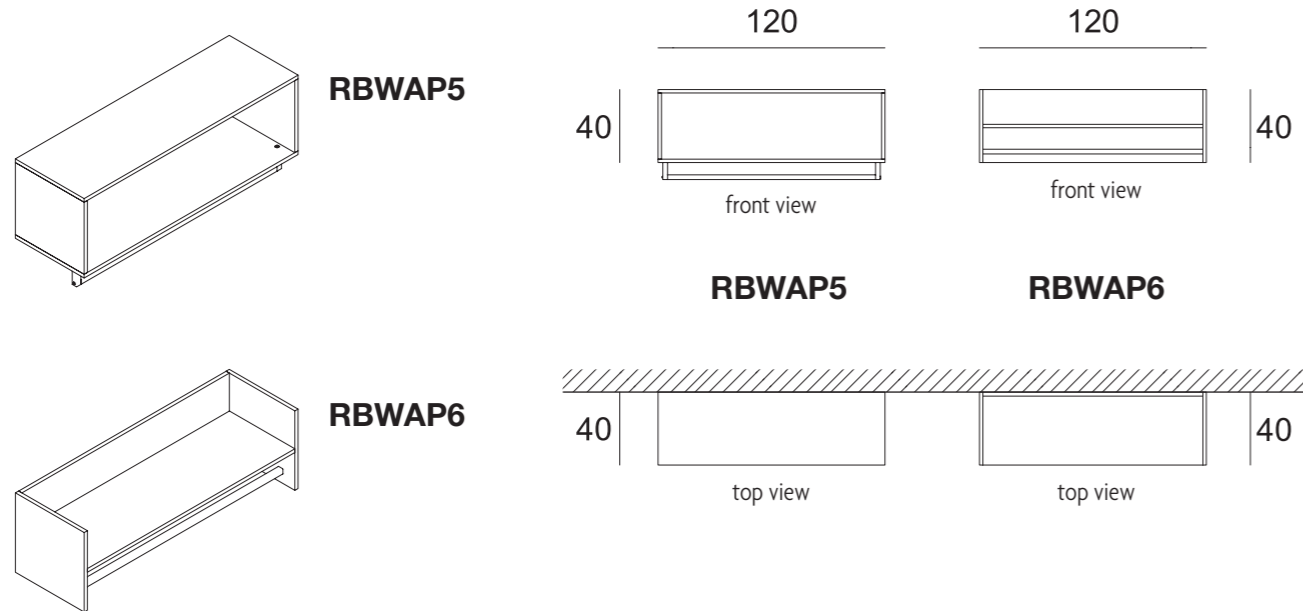

Elementi espositivi da parete
Wall displays

RBWAP5	N	S	L
PAINTED BASIC			
SHINY BASIC			
BRUSHED BASIC			

RBWPLEXAP5
protezione plex
barra appenderia
plex protection
for hanging bar

RBWAP6	N	S	L
PAINTED BASIC			
SHINY BASIC			
BRUSHED BASIC			

RBWPLEXAP6
protezione plex
barra appenderia
plex protection
for hanging bar

per finiture metallo SPECIAL +5% rispetto alla finitura metallo BASIC for SPECIAL metal finishes +5% on BASIC metal finishes