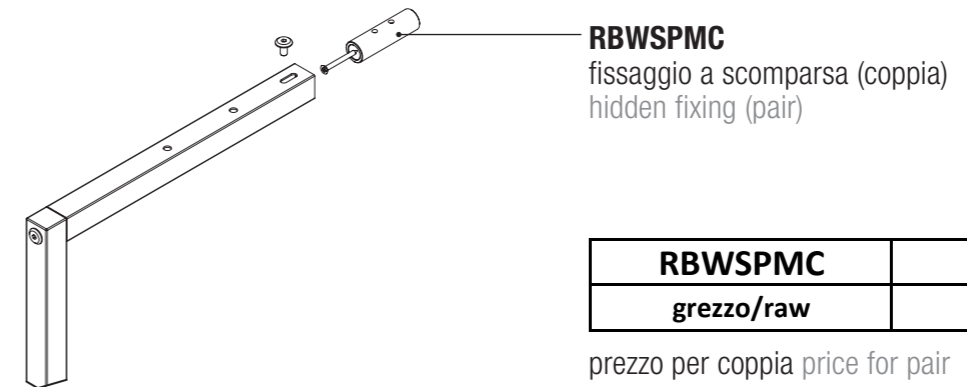

Sistema a parete, fissaggio per parete in muratura
Wall system, fixing for brickwall

n. 2 articoli a montante
n. 2 items each upright

RBWSPMC
fissaggio a scomparsa (coppia)
hidden fixing (pair)

RBWSPMC	
grezzo/raw	

prezzo per coppia price for pair