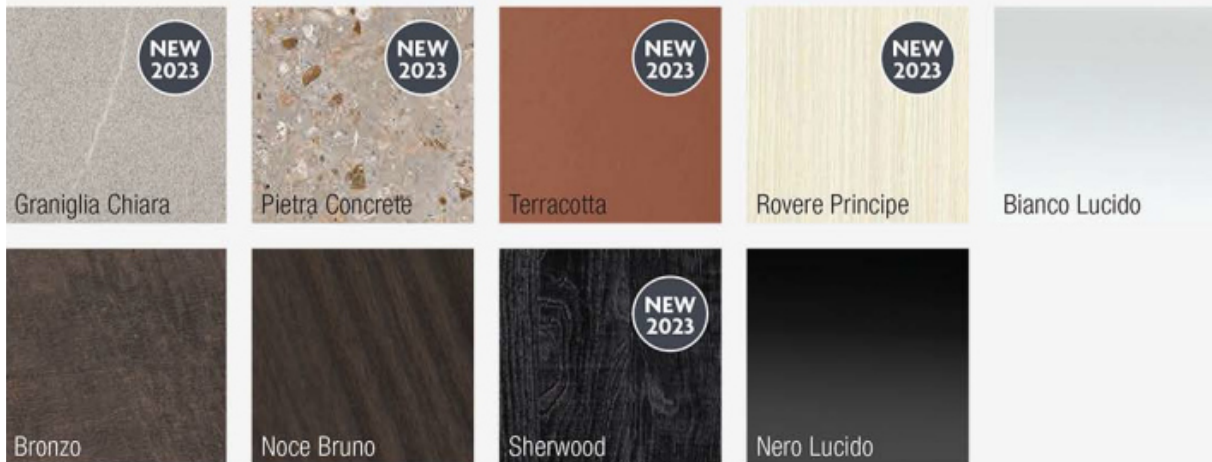

LUXURY [L]

Possibilità di richiedere vernice RAL / Pantone® / NCS® o stampa personalizzata tramite file vettoriale.
Alcuni esempi di pannelli laccati e stampati:

*You can request RAL / Pantone® / NCS® paint or a custom print via vector file.
Some examples of painted and printed panels:*

LACCATI E STAMPATI SU PANNELLO - CHIPBOARD PAINTED & PRINTED