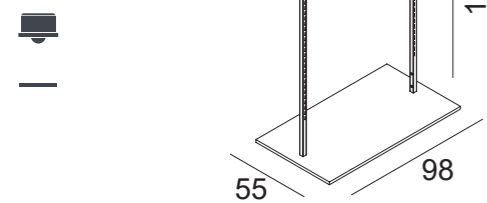

accessori non inclusi accessories not included

RBWCRE1	N	S	L
PAINTED BASIC			
SHINY BASIC			
BRUSHED BASIC			

RBWCRE1H	N	S	L
PAINTED BASIC			
SHINY BASIC			
BRUSHED BASIC			

RBWCRE3 = h160 cm
RBWCRE3H = h180 cm