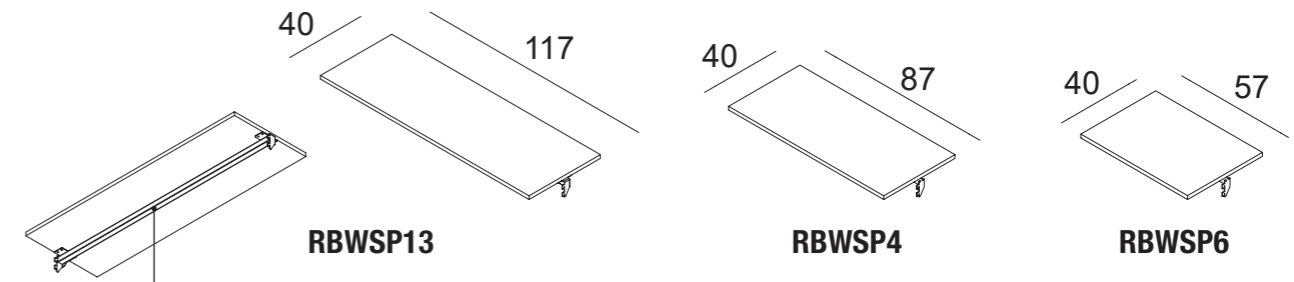

Accessori per sistema a parete, mensole in nobilitato
Wall system accessories, chipboard shelves

traverso di rinforzo
(solo per RBWSP13)
reinforcement tube
(only for RBWSP13)

RBWSP13	N	S	L
PAINTED BASIC			
SHINY BASIC			
BRUSHED BASIC			

RBWSP4	N	S	L
PAINTED BASIC			
SHINY BASIC			
BRUSHED BASIC			

RBWSP6	N	S	L
PAINTED BASIC			
SHINY BASIC			
BRUSHED BASIC			

per finiture metallo SPECIAL **+10%** rispetto alla finitura metallo BASIC for SPECIAL metal finishes **+10%** on BASIC metal finishes