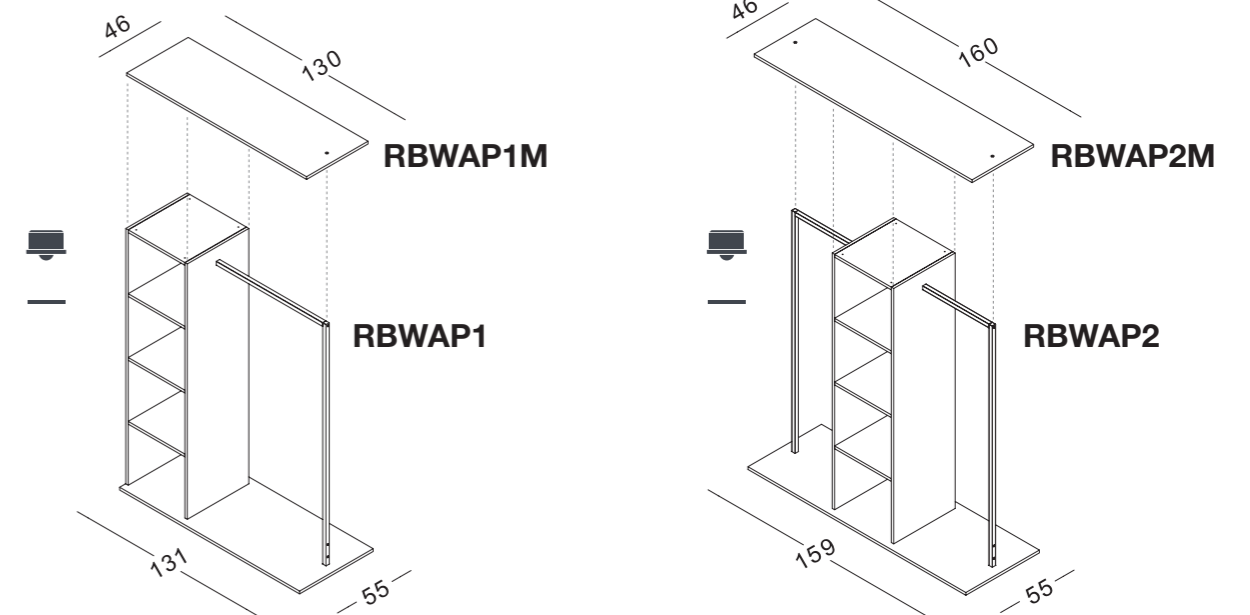

Elementi appeso-piegato
Elements for folded and hanging garments

per finiture metallo SPECIAL **+5%** rispetto alla finitura metallo BASIC for SPECIAL metal finishes **+5%** on BASIC metal finishes

RBWAP1	N	S	L
PAINTED BASIC			
SHINY BASIC			
BRUSHED BASIC			

RBWPLEXAP1
protezione plex
barra appenderia
plex protection
for hanging bar

RBWAP2	N	S	L
PAINTED BASIC			
SHINY BASIC			
BRUSHED BASIC			

RBWPLEXAP2
protezione plex
barra appenderia
plex protection
for hanging bar

RBWAP1M	N	S	L
PAINTED BASIC			
SHINY BASIC			
BRUSHED BASIC			

per finiture metallo SPECIAL **+10%** rispetto alla finitura metallo BASIC for SPECIAL metal finishes **+10%** on BASIC metal finishes

RBWAP2M	N	S	L
PAINTED BASIC			
SHINY BASIC			
BRUSHED BASIC