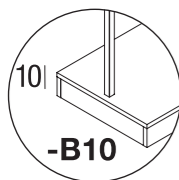

RBWY / RBWY-B10	N	S	L
PAINTED BASIC			
SHINY BASIC			
BRUSHED BASIC			

RBWPLEXY
doppia protezione plex
barra appenderia
double plex protection
for hanging bar

RBWY3 / RBWY3-B10	N	S	L
PAINTED BASIC			
SHINY BASIC			
BRUSHED BASIC			

RBWPLEXY3
doppia protezione plex
barra appenderia
double plex protection
for hanging bar

RBWY2 / RBWY2-B10	N	S	L
PAINTED BASIC			
SHINY BASIC			
BRUSHED BASIC			

RBWPLEXY2
doppia protezione plex
barra appenderia
double plex protection
for hanging bar