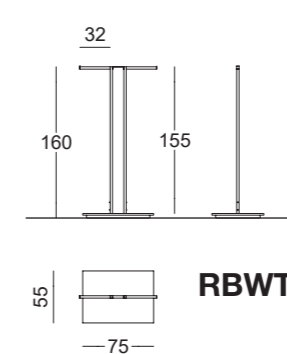

Stender
Garment rails

RBW2 / RBW2-B10	N	S	L
PAINTED BASIC			
SHINY BASIC			
BRUSHED BASIC			

RBW2H / RBW2H-B10	N	S	L
PAINTED BASIC			
SHINY BASIC			
BRUSHED BASIC			

RBWPLEX2
protezione plex
barra appenderia
plex protection for
hanging bar

per finiture metallo SPECIAL +10% rispetto alla finitura metallo BASIC for SPECIAL metal finishes +10% on BASIC metal finishes

Stender
Garment rails

Accessori per stender: vedi alla fine della sezione
Accessories for garment rails: see at the end of this section

RBWF / RBWF-B10	N	S	L
PAINTED BASIC			
SHINY BASIC			
BRUSHED BASIC			

RBWFH / RBWFH-B10	N	S	L
PAINTED BASIC			
SHINY BASIC			
BRUSHED BASIC			

RBWPLEXF
protezione plex
barra appenderia
plex protection for
hanging bar

per finiture metallo SPECIAL +10% rispetto alla finitura metallo BASIC for SPECIAL metal finishes +10% on BASIC metal finishes

RBW4 / RBW4-B10	N	S	L
PAINTED BASIC			
SHINY BASIC			
BRUSHED BASIC			

RBW4H / RBW4H-B10	N	S	L
PAINTED BASIC			
SHINY BASIC			
BRUSHED BASIC			

RBWPLEX
protezione plex
barra appenderia
plex protection for
hanging bar

per finiture metallo SPECIAL +10% rispetto alla finitura metallo BASIC for SPECIAL metal finishes +10% on BASIC metal finishes

RBWT

RBWT / RBWT-B10	N	S	L
PAINTED BASIC			
SHINY BASIC			
BRUSHED BASIC			

RBWTH / RBWTH-B10	N	S	L
PAINTED BASIC			
SHINY BASIC			
BRUSHED BASIC			

RBWPLEXT
protezione plex
barra appenderia
plex protection for
hanging bar

per finiture metallo SPECIAL +10% rispetto alla finitura metallo BASIC for SPECIAL metal finishes +10% on BASIC metal finishes