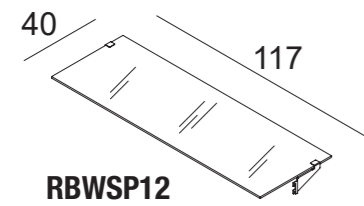

Accessori per sistema a parete, mensole in vetro
Wall system accessories, glass shelves

RBWSP12	V	VF
PAINTED BASIC		
SHINY BASIC		
BRUSHED BASIC		

RBWSP10	V	VF
PAINTED BASIC		
SHINY BASIC		
BRUSHED BASIC		