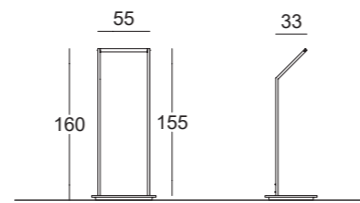

per finiture metallo SPECIAL +10% rispetto alla finitura metallo BASIC for SPECIAL metal finishes +10% on BASIC metal finishes

Stender inclinati
Sloping garment rails

RBWJ

RBWJ3

RBWJ2

RBWJ

RBWJ3

RBWJ2