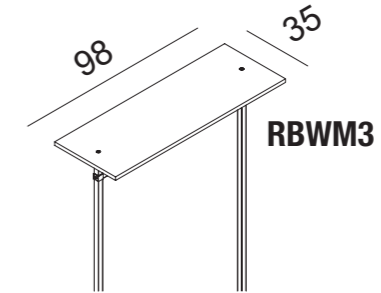

for RBW3, RBWCRE3