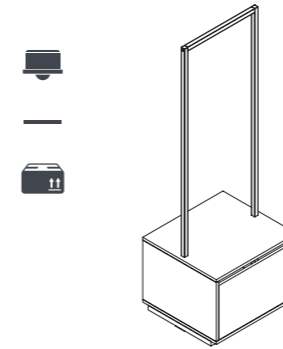

Stender con cassetto
Garment rail with drawer

RBWC2	N	S	L
PAINTED BASIC			
SHINY BASIC			
BRUSHED BASIC			

RBWC2H	N	S	L
PAINTED BASIC			
SHINY BASIC			
BRUSHED BASIC			

RBWPLEX2
protezione plex
barra appenderia
plex protection for
hanging bar