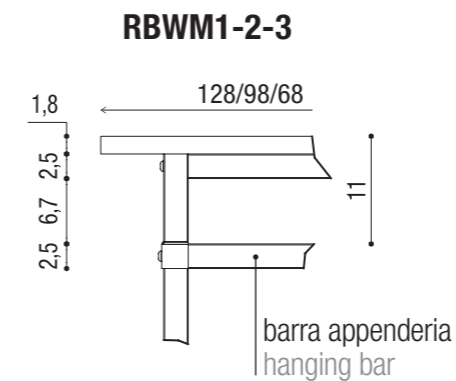

Accessori per stender, mensole
Garment rail accessories, shelves

for RBW1, RBW4, RBWCRE1

for RBW3, RBWCRE3

for RBW2, RBWCRE2

for RBWC1, RBWCCRE1

for RBWC3, RBWCCRE3

for RBWC2, RBWCCRE2

RBWM1	N	S	L
PAINTED BASIC			
SHINY BASIC			
BRUSHED BASIC			