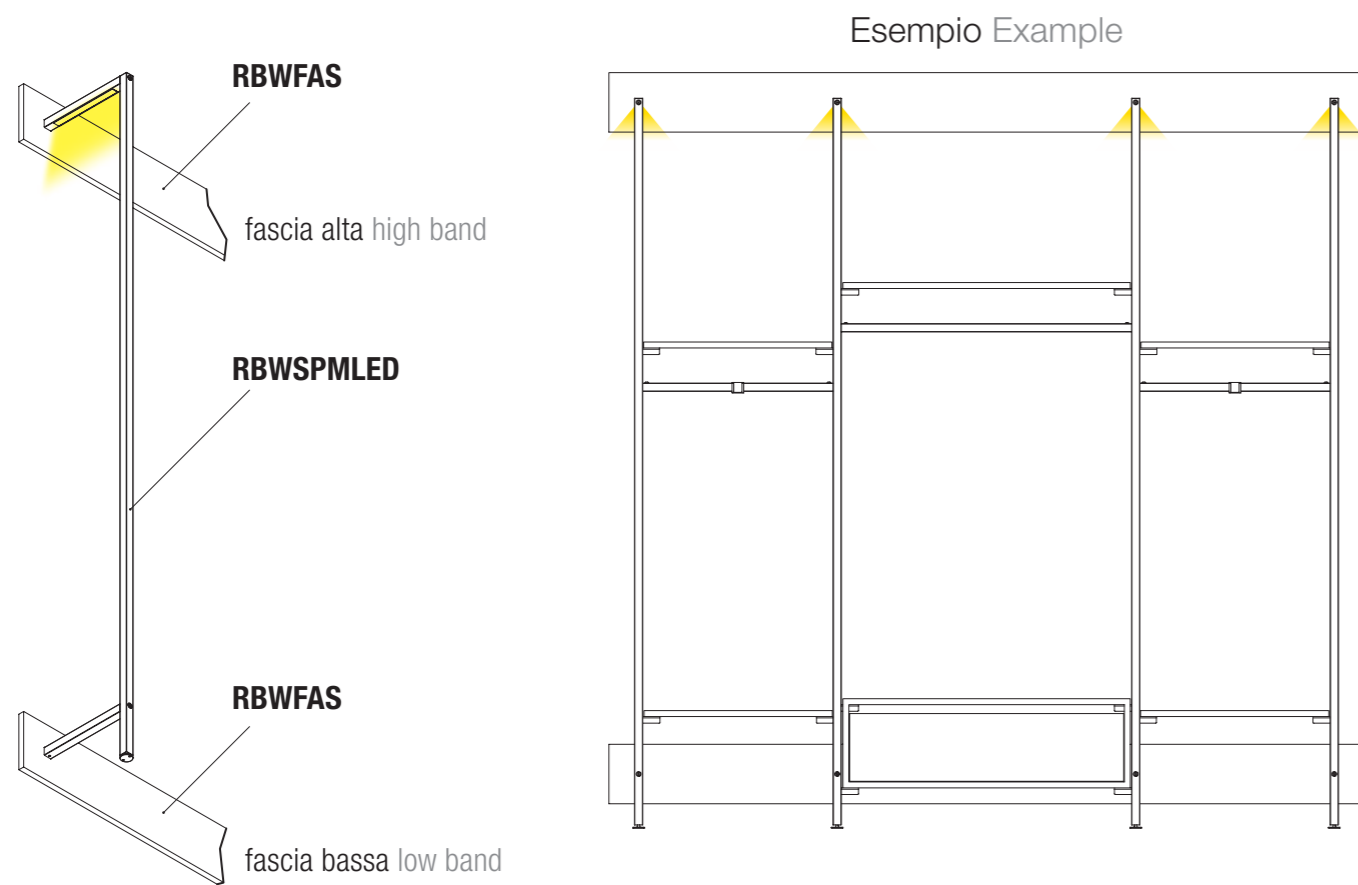

Sistema a parete, con barra led su traverso
Wall system, with led bar on beam element

RBWSPMLED	
PAINTED BASIC	
SHINY BASIC	
BRUSHED BASIC	

per finiture metallo SPECIAL **+10%** rispetto alla finitura metallo BASIC
 for SPECIAL metal finishes **+10%** on BASIC metal finishes