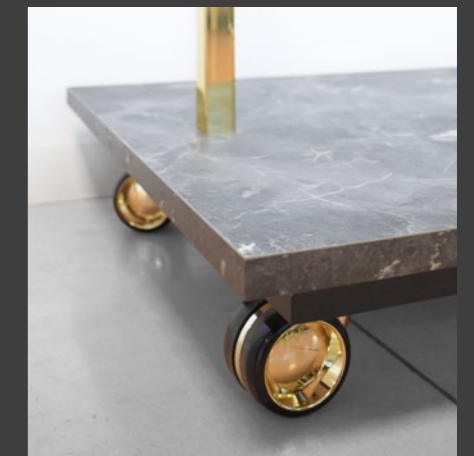

WHEELY CASTOR