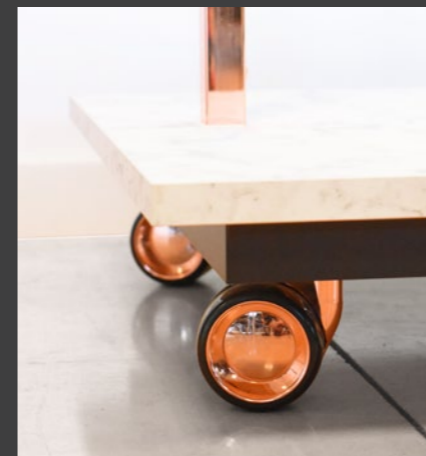

Accessori per stender, base h10cm
Garment rail accessories, h10cm base [...-B10]

Opzione base h10 cm stender
Optional base h10 cm garment rail

Accessori per stender, stopper grucce
Garment rail accessories, stopper for hangers

per finiture metallo SPECIAL +10% rispetto alla finitura metallo BASIC
for SPECIAL metal finishes +10% on BASIC metal finishes

RBWSTOP

in metallo
in metal

prezzo per n.1 stopper
price for n.1 stopper

RBWSTOP	
PAINTED BASIC	
SHINY BASIC	
BRUSHED BASIC	

Accessori per stender, porta prezzo
Garment rail accessories, card holder

per finiture metallo SPECIAL +10% rispetto alla finitura metallo BASIC
for SPECIAL metal finishes +10% on BASIC metal finishes

RBWPC

in metallo
in metal

calamita magnet
foglio (non compreso)
sheet (not included)

FOGLIO NON COMPRESO
SHEET NOT INCLUDED

prezzo per n.1 porta prezzo
price for n.1 card holder

RBWPC	
PAINTED BASIC	
SHINY BASIC	
BRUSHED BASIC	

compreso di n.2 calamite, foglio non incluso
n.2 magnets included, sheet not included

Accessori per stender, ruote
Garment rail accessories, castors

ruote a vista di design
visible design castors

kit 4 ruote 4 castors kit

RBWRK-H78	
BLACK/WHITE	
SHINY BRASS	
SHINY COPPER	

portata 120 kg payload 120 kg

ruote a scomparsa
hidden castors

kit 4 ruote 4 castors kit

KITRUOTERBW	

portata 80 kg payload 80 kg

ruote a scomparsa per base h10
hidden castors for h10 base

kit 4 ruote 4 castors kit

KITRUOTERBW10	

portata 60 kg payload 60 kg

WHEELY CASTOR