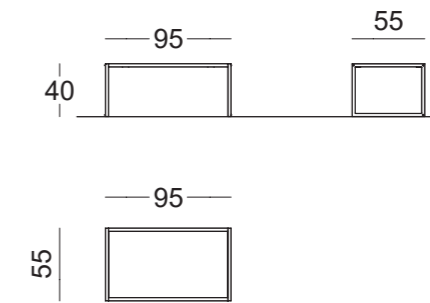

Sedute
Seats

RBWS1	
PAINTED BASIC	
SHINY BASIC	
BRUSHED BASIC	

RBWS2	
PAINTED BASIC	
SHINY BASIC	
BRUSHED BASIC	

per finiture metallo SPECIAL **+10%** rispetto alla finitura metallo BASIC
for SPECIAL metal finishes **+10%** on BASIC metal finishes

Pedane
Platforms

RBWP2

RBWP1	N	S	L
PAINTED BASIC			
SHINY BASIC			
BRUSHED BASIC			

RBWP2	N	S	L
PAINTED BASIC			
SHINY BASIC			
BRUSHED BASIC			

per finiture metallo SPECIAL **+10%** rispetto alla finitura metallo BASIC
for SPECIAL metal finishes **+10%** on BASIC metal finishes