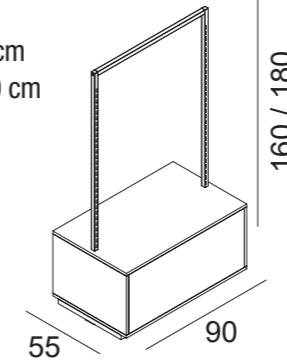

accessori non inclusi accessories not included

RBWCCRE1	N	S	L
PAINTED BASIC			
SHINY BASIC			
BRUSHED BASIC			

RBWCCRE1H	N	S	L
PAINTED BASIC			
SHINY BASIC			
BRUSHED BASIC			

RBWCCRE3 = h160 cm
RBWCCRE3H = h180 cm