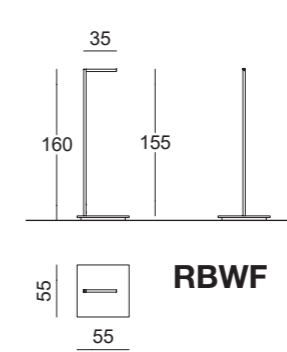

Stender
Garment rails

RBW2 / RBW2-B10	N	S	L
PAINTED BASIC			
SHINY BASIC			
BRUSHED BASIC			

RBW2H / RBW2H-B10	N	S	L
PAINTED BASIC			
SHINY BASIC			
BRUSHED BASIC			

RBWPLEX2
protezione plex
barra appenderia
plex protection for
hanging bar

per finiture metallo SPECIAL +10% rispetto alla finitura metallo BASIC for SPECIAL metal finishes +10% on BASIC metal finishes

Stender
Garment rails

Accessori per stender: vedi alla fine della sezione
Accessories for garment rails: see at the end of this section

RBWF

RBWF / RBWF-B10	N	S	L
PAINTED BASIC			
SHINY BASIC			
BRUSHED BASIC			

RBWFH / RBWFH-B10	N	S	L
PAINTED BASIC			
SHINY BASIC			
BRUSHED BASIC			

RBWPLEXF
protezione plex
barra appenderia
plex protection for
hanging bar

per finiture metallo SPECIAL +10% rispetto alla finitura metallo BASIC for SPECIAL metal finishes +10% on BASIC metal finishes

RBW4 / RBW4-B10	N	S	L
PAINTED BASIC			
SHINY BASIC			
BRUSHED BASIC			

RBW4H / RBW4H-B10	N	S	L
PAINTED BASIC			
SHINY BASIC			
BRUSHED BASIC			

RBWPLEX
protezione plex
barra appenderia
plex protection for
hanging bar

per finiture metallo SPECIAL +10% rispetto alla finitura metallo BASIC for SPECIAL metal finishes +10% on BASIC metal finishes

RBWT / RBWT-B10	N	S	L
PAINTED BASIC			
SHINY BASIC			
BRUSHED BASIC			

RBWTH / RBWTH-B10	N	S	L
PAINTED BASIC			
SHINY BASIC			
BRUSHED BASIC			

RBWPLEXT
protezione plex
barra appenderia
plex protection for
hanging bar

per finiture metallo SPECIAL +10% rispetto alla finitura metallo BASIC for SPECIAL metal finishes +10% on BASIC metal finishes