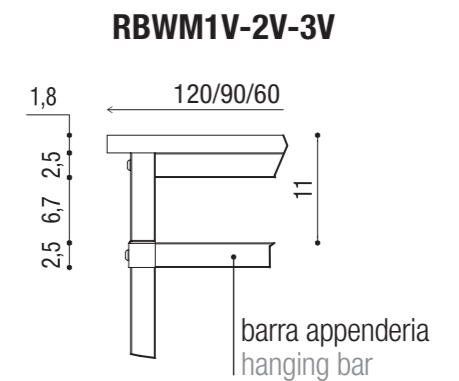

Accessori per stender, mensole
Garment rail accessories, shelves

for RBW1, RBW4, RBWCRE1

for RBW3, RBWCRE3

for RBW2, RBWCRE2

for RBWC1, RBWCCRE1

for RBWC3, RBWCCRE3

for RBWC2, RBWCCRE2

RBWM1	N	S	L
PAINTED BASIC			
SHINY BASIC			
BRUSHED BASIC			