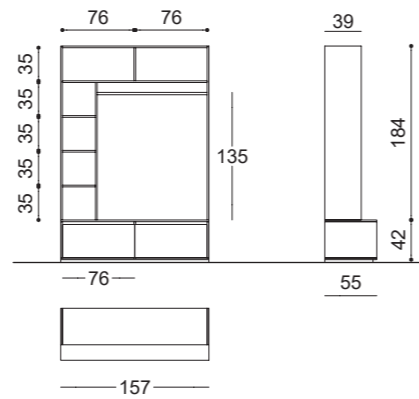

Elementi appeso-piegato

Elements for folded and hanging garments

RBWAP7SX

RBWAP7DX

RBWAP7DX-SX	N	S	L
PAINTED BASIC			
SHINY BASIC			
BRUSHED BASIC			

RBWPLEXAP7

protezione plex
barra appenderia
plex protection
for hanging bar