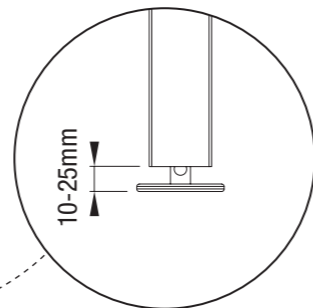

Sistema a parete
Wall system

! sistema di fissaggio non compreso !
fixing system not included

RBWSPM	
PAINTED BASIC	
SHINY BASIC	
BRUSHED BASIC	

per finiture metallo SPECIAL **+10%** rispetto alla finitura metallo BASIC
for SPECIAL metal finishes **+10%** on BASIC metal finishes

Sistema a parete, fissaggio per parete in muratura
Wall system, fixing for brickwall

n. 2 articoli a montante
n. 2 items each upright

RBWSPMC	
grezzo/raw	

prezzo per coppia price for pair

Sistema a parete, fissaggio per parete in cartongesso
Wall system, fixing for drywall

n. 2 articoli a montante
n. 2 items each upright

prezzi per coppia
staffa di fissaggio
prices for fixing
bracket pair

RBWSPMS	
grezzo/raw	
PAINTED BASIC	
SHINY BASIC	
BRUSHED BASIC	

per finiture metallo SPECIAL **+10%**
rispetto alla finitura metallo BASIC
for SPECIAL metal finishes **+10%**
on BASIC metal finishes

prezzi per coppia cover nobilitato
prices for chipboard cover pair
con magnete with magnet →
senza magnete without magnet →

	N	S	L
RBWSPMSC			
RBWSPMSCNC			

prezzi per coppia cover metallica
prices for metal cover pair
con magnete with magnet →
senza magnete without magnet →

	PAINTED BASIC	SHINY BASIC	BRUSHED BASIC
RBWSPMSC			
RBWSPMSCNC