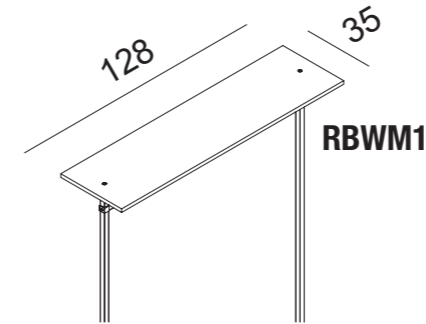

Accessori per stender, mensole
Garment rail accessories, shelves

for RBW1, RBW4, RBWCRE1