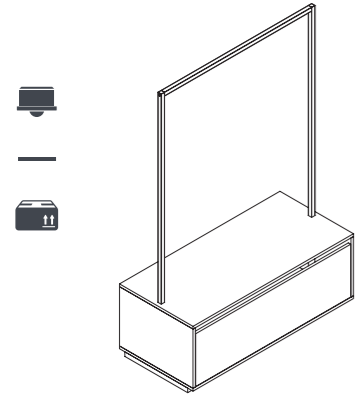

Stender con cassetto
Garment rail with drawer

RBWC	N	S	L
PAINTED BASIC			
SHINY BASIC			
BRUSHED BASIC			

RBWCH	N	S	L
PAINTED BASIC			
SHINY BASIC			
BRUSHED BASIC			

RBWPLEX
protezione plex
barra appenderia
plex protection for
hanging bar

per finiture metallo SPECIAL +10% rispetto alla finitura metallo BASIC for SPECIAL metal finishes +10% on BASIC metal finishes