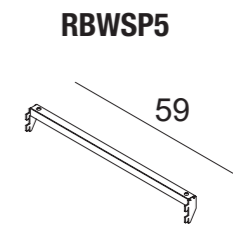

appenderia capo spalla
hanging bar

RBWPLEXSP5
protezione plex barra app.
plex protection for hanging bar

	RBWSP15	RBWSP1	RBWSP5
PAINTED BASIC			
SHINY BASIC			
BRUSHED BASIC			

per finiture metallo SPECIAL +10% rispetto alla finitura metallo BASIC for SPECIAL metal finishes +10% on BASIC metal finishes