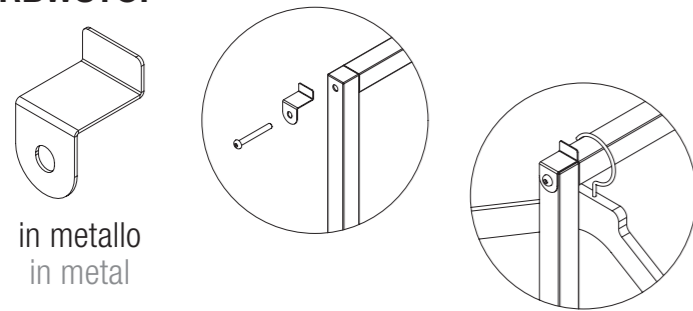

Accessori per stender, base h10cm
Garment rail accessories, h10cm base [...-B10]

Opzione base h10 cm stender
Optional base h10 cm garment rail

Accessori per stender, stopper grucce
Garment rail accessories, stopper for hangers

per finiture metallo SPECIAL +10% rispetto alla finitura metallo BASIC
for SPECIAL metal finishes +10% on BASIC metal finishes

RBWSTOP

in metallo
in metal

prezzo per n.1 stopper
price for n.1 stopper

RBWSTOP	
PAINTED BASIC	
SHINY BASIC	
BRUSHED BASIC	

Accessori per stender, porta prezzo
Garment rail accessories, card holder

per finiture metallo SPECIAL +10% rispetto alla finitura metallo BASIC
for SPECIAL metal finishes +10% on BASIC metal finishes

RBWPC

in metallo
in metal

calamita magnet
foglio (non compreso)
sheet (not included)

FOGLIO NON COMPRESO
SHEET NOT INCLUDED

prezzo per n.1 porta prezzo
price for n.1 card holder

RBWPC	
PAINTED BASIC	
SHINY BASIC	
BRUSHED BASIC	

compreso di n.2 calamite, foglio non incluso
n.2 magnets included, sheet not included

Accessori per stender, ruote
Garment rail accessories, castors

ruote a vista di design
visible design castors

kit 4 ruote 4 castors kit

RBWRK-H78	
BLACK/WHITE	
SHINY BRASS	
SHINY COPPER	

portata 120 kg payload 120 kg

ruote a scomparsa
hidden castors

kit 4 ruote 4 castors kit

KITRUOTERBW	

portata 80 kg payload 80 kg

ruote a scomparsa per base h10
hidden castors for h10 base

kit 4 ruote 4 castors kit

KITRUOTERBW10	

portata 60 kg payload 60 kg

WHEELY CASTOR