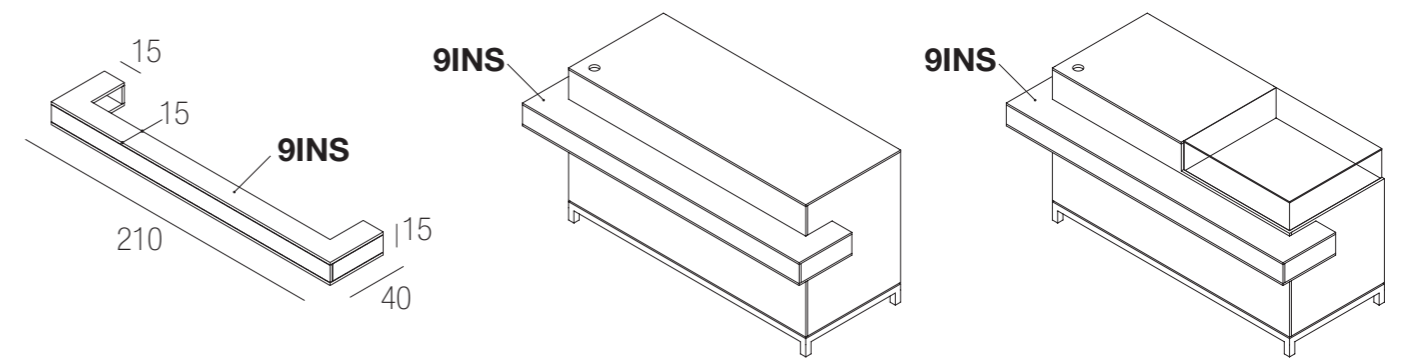

Inserto per counter
Insert for counter

9INS	N	S	L	P