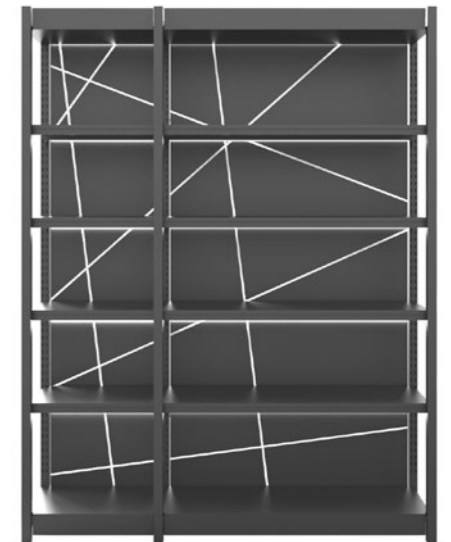

Pannelli posteriori stampati opzionali (.../G)
Optional back panels with print (.../G)