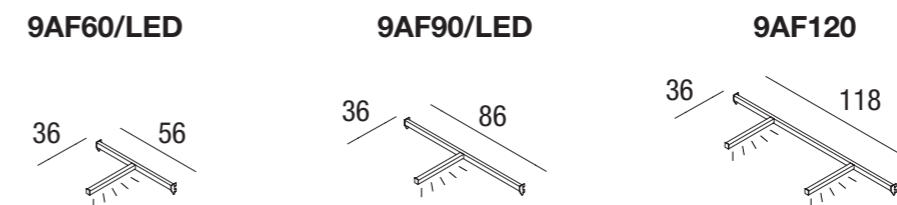

Appenderie frontali in metallo,
con LED integrato.
Frontal hanging bars in metal,
with integrated LED.

	9AF60LED	9AF90LED	9AF120LED
PAINTED BASIC			

ordinare sempre
always add
9LEDSET

per finiture metallo SPECIAL **+10%** rispetto alla finitura metallo BASIC for SPECIAL metal finishes **+10%** on BASIC metal finishes