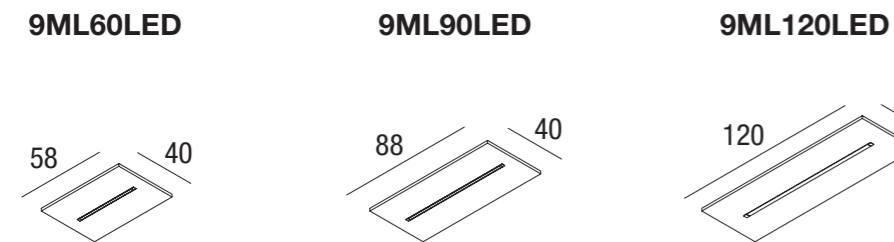

Mensele in nobilitato con led integrato.
Chipboard shelves, with integrated LED.

	N	S	L
9ML60LED			
9ML90LED			
9ML120LED			

ordinare sempre
always add
9LEDSET