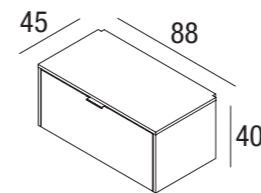

	9PB60	9PB90	9PB120
PAINTED BASIC			

Cassettiere per sistema a parete
Drawers for wall system

9CAEP60

9CAEP90

9CAEP120

Cassettiere su ruote, 1 cassetto
 Chest of drawers on wheels, 1 drawer.

Zoom maniglia
 Zoom on handle