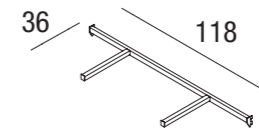

9AF120

Appendiere frontali in metallo.
Front hanging bars in metal.

	9AF60	9AF90	9AF120
PAINTED BASIC			

per finiture metallo SPECIAL +10% rispetto alla finitura metallo BASIC for SPECIAL metal finishes +10% on BASIC metal finishes

9AF60/LED