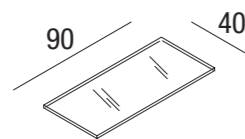

	N	S	L
9ML60LED			
9ML90LED			
9ML120LED			

ordinare sempre
always add
9LEDSET

9MV60

9MV90

9MV120

Mensole in vetro.
Glass shelves.

vetro extra chiaro / extra clear glass		
9MV60	9MV90	9MV120

vetro fumè / smoked glass		
9MVF60	9MVF90	9MVF120