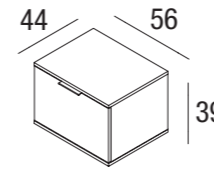

Cassettiere per sistema self standing
Drawers for free-standing system

9CAS60