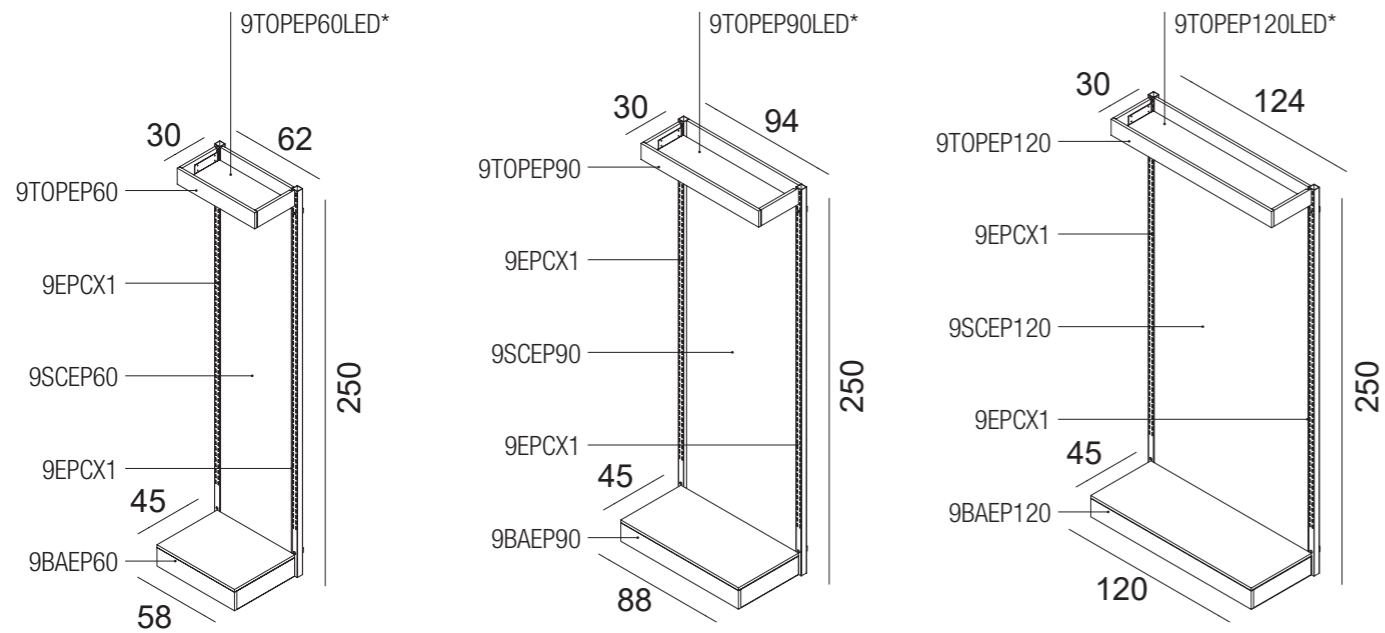

Sistema a parete, strutture
Wall system, structures

* Top con illuminazione LED integrata opzionale (necessario anche art. **9TR**) Optional top with integrated LED lighting (art. **9TR** required)