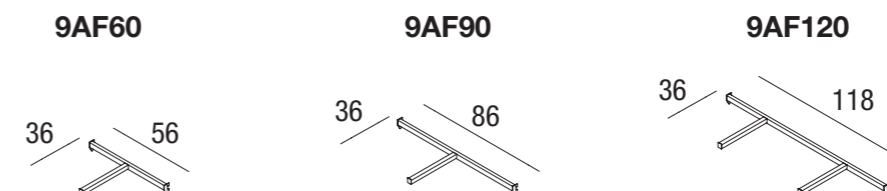

Appenderie frontali in metallo.
Frontal hanging bars in metal.

	9AF60	9AF90	9AF120
PAINTED BASIC			

per finiture metallo SPECIAL **+10%**
rispetto alla finitura metallo BASIC
for SPECIAL metal finishes **+10%**
on BASIC metal finishes