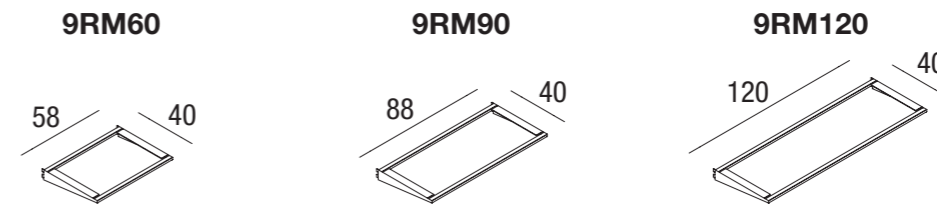

Reggimensola per sistema a parete.
Shelf holder for wall system.

	9RM60	9RM90	9RM120
PAINTED BASIC			

per finiture metallo SPECIAL +10% rispetto alla finitura metallo BASIC for SPECIAL metal finishes +10% on BASIC metal finishes