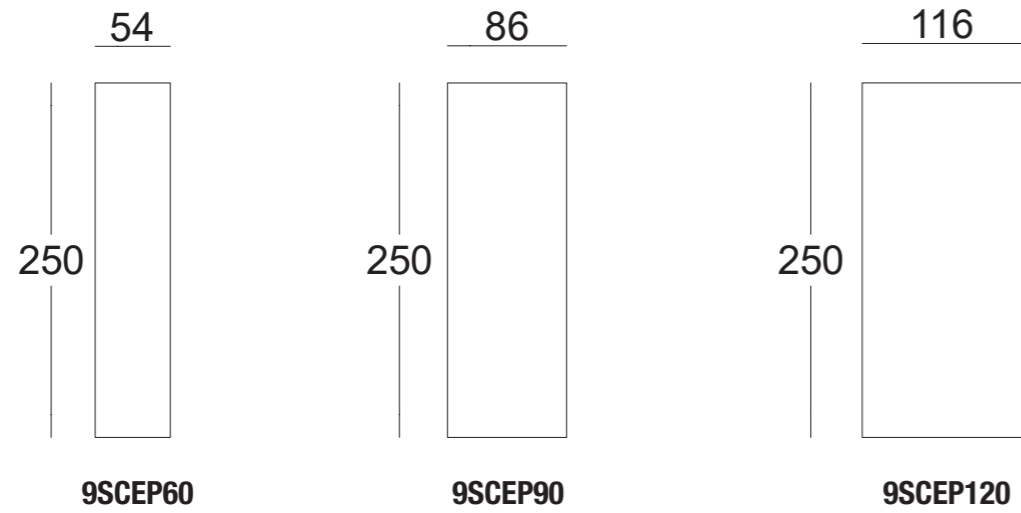

Pannelli posteriori per sistema a parete
Back panels for wall system

9SCEP60	N	S	L	P	G
9SCEP90	N	S	L	P	G
9SCEP120	N	S	L	P	G