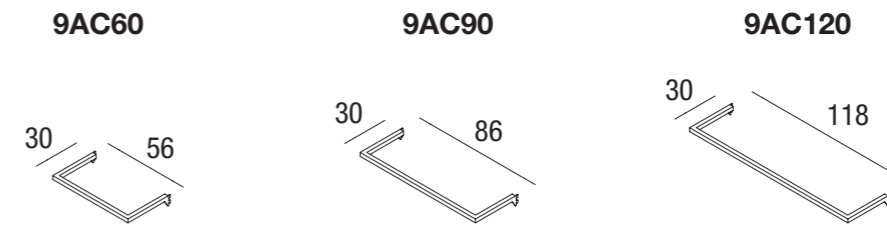

Appenderie per sistema a parete
Hanging bars for wall system

Appenderie in metallo.
Hanging bars in metal.

	9AC60	9AC90	9AC120
PAINTED BASIC			

per finiture metallo SPECIAL **+10%**
rispetto alla finitura metallo BASIC
for SPECIAL metal finishes **+10%**
on BASIC metal finishes