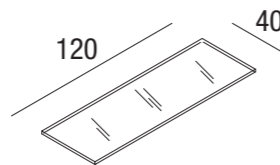

	N	S	L
9ML60LED			
9ML90LED			
9ML120LED			

ordinare sempre
always add
9LEDSET

9MV60

9MV90

9MV120

Mensole in vetro.
Glass shelves.

vetro extra chiaro / extra clear glass		
9MV60	9MV90	9MV120

vetro fumè / smoked glass		
9MVF60	9MVF90	9MVF120