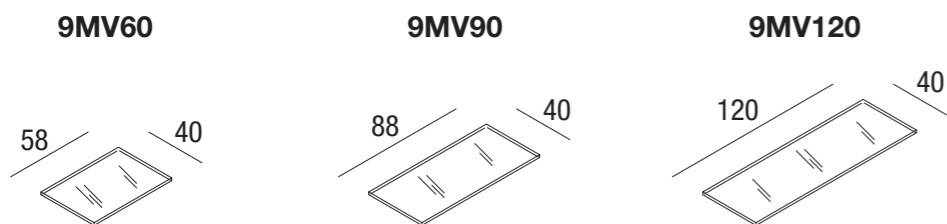

Mensele in vetro.
Glass shelves.

vetro extra chiaro / extra clear glass		
9MV60	9MV90	9MV120

vetro fumè / smoked glass		
9MVF60	9MVF90	9MVF120