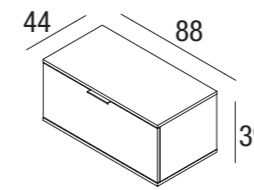

Mensole per sistema self standing
Shelves for free-standing system

9ML60

9ML90

9ML120

Mensole in nobilitato.
Spessore 22 mm per le sole
finiture dove previsto.
Chipboard shelves.
22 mm thickness only for
finishes where available.

sp./th. 18mm	N	S	L
9ML60			
9ML90			
9ML120			

sp./th. 22mm	N	S	L
9ML622			
9ML922			
9ML1222			

9ML60LED

9ML90LED

9ML120LED

Mensole in nobilitato con led
integrato.
Chipboard shelves, with
integrated LED.

	N	S	L
9ML60LED			
9ML90LED			
9ML120LED			

ordinare sempre
always add
9LEDSET

9MV60

9MV90

9MV120

Mensole in vetro.
Glass shelves.

vetro extra chiaro / extra clear glass		
9MV60	9MV90	9MV120

vetro fumè / smoked glass		
9MVF60	9MVF90	9MVF120

9RMSS60

9RMSS90

9RMSS120

Coppia reggimensola per
sistema self standing.
Pair of shelf holders for
self standing system.

	9RMSS60	9RMSS90	9RMSS120
PAINTED BASIC			

per finiture metallo SPECIAL +10%
rispetto alla finitura metallo BASIC
for SPECIAL metal finishes +10%
on BASIC metal finishes

Cassettiere per sistema self standing
Drawers for free-standing system

9CAS60

9CAS90

9CAS120

Cassettiere, 1 cassetto.
Chest of drawers, 1 drawer.

PAINTED BASIC	N	S	L
9CAS60			
9CAS90			
9CAS120			

Zoom maniglia Handle zoom

per finiture metallo SPECIAL +5% rispetto alla finitura metallo BASIC for SPECIAL metal finishes +5% on BASIC metal finishes

9CASS60

9CASS90

9CASS120

Cassettiere, 2 cassetti.
Chest of drawers, 2 drawers.

PAINTED BASIC	N	S	L
9CASS60			
9CASS90			
9CASS120			

Zoom maniglia Handle zoom

per finiture metallo SPECIAL +5% rispetto alla finitura metallo BASIC for SPECIAL metal finishes +5% on BASIC metal finishes

9RMSS60

9RMSS90

9RMSS120

Supporti cassettiera.
Chest of drawers holders.

	9RMSS60	9RMSS90	9RMSS120
PAINTED BASIC