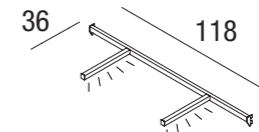

Accessori mobili per sistema self standing
Repositionable accessories for free-standing system

9BL18

porta blister da applicare su 9PB60-90-120
blister holder for 9PB60-90-120

9AF2

appendiera frontale da applicare su 9PB60-90-120
frontal hanging bar for 9PB60-90-120

9AF120I

appendiera inclinata da applicare su 9PB60-90-120
sloping hanging bar for 9PB60-90-120

	9BL18	9AF2	9AF120I
PAINTED BASIC			

per finiture metallo SPECIAL +10% rispetto alla finitura metallo BASIC for SPECIAL metal finishes +10% on BASIC metal finishes

9PB60

9PB90

9PB120

Barra per accessori mobili.
Bar for repositionable accessories.

	9PB60	9PB90	9PB120
PAINTED BASIC			

per finiture metallo SPECIAL +10% rispetto alla finitura metallo BASIC for SPECIAL metal finishes +10% on BASIC metal finishes

Appendiere per sistema self standing
Hanging bars for free-standing system

9AC60

9AC90

9AC120

Appendiere in metallo.
Hanging bars in metal.

	9AC60	9AC90	9AC120
PAINTED BASIC			

per finiture metallo SPECIAL +10% rispetto alla finitura metallo BASIC for SPECIAL metal finishes +10% on BASIC metal finishes

9AC60/LED

9AC90/LED

9AC120/LED

Appendiere in metallo, con LED integrato.
Hanging bars in metal, with integrated LED.

	9AC60LED	9AC90LED	9AC120LED
PAINTED BASIC			

ordinare sempre
always add
9LEDSET

per finiture metallo SPECIAL +10% rispetto alla finitura metallo BASIC for SPECIAL metal finishes +10% on BASIC metal finishes

9AF60

9AF90

9AF120

Appendiere frontali in metallo.
Front hanging bars in metal.

	9AF60	9AF90	9AF120
PAINTED BASIC			

per finiture metallo SPECIAL +10% rispetto alla finitura metallo BASIC for SPECIAL metal finishes +10% on BASIC metal finishes

9AF60/LED

9AF90/LED

9AF120