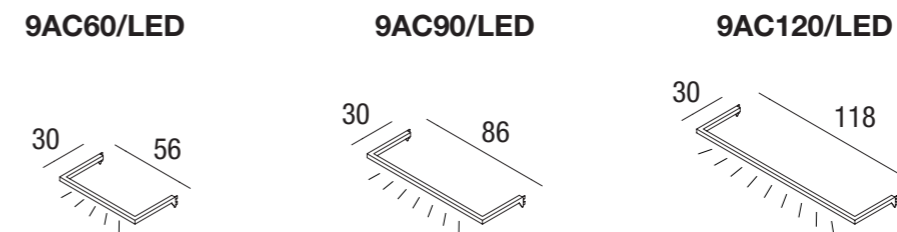

Appenderie in metallo, con
LED integrato.
Hanging bars in metal, with
integrated LED.

	9AC60LED	9AC90LED	9AC120LED
PAINTED BASIC			

ordinare sempre
always add
9LEDSET

per finiture metallo SPECIAL **+10%** rispetto alla finitura metallo BASIC for SPECIAL metal finishes **+10%** on BASIC metal finishes