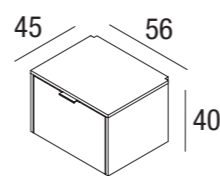

	9PB60	9PB90	9PB120
PAINTED BASIC			

Cassettiere per sistema a parete
Drawers for wall system

9CAEP60

9CAEP90

9CAEP120

Cassettiere su ruote, 1 cassetto
 Chest of drawers on wheels, 1 drawer.

Zoom maniglia
 Zoom on handle