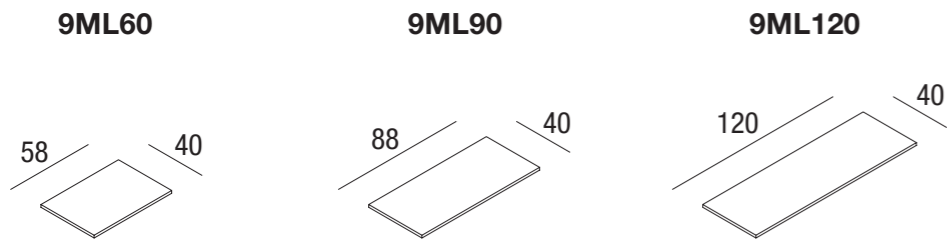

Mensele per sistema a parete
Shelves for wall system

Mensele in nobilitato.
Disponibili in spessore 22 mm.
Chipboard shelves.
Available in 22 mm thickness.

sp./th. 18mm	N	S	L
9ML60			
9ML90			
9ML120			