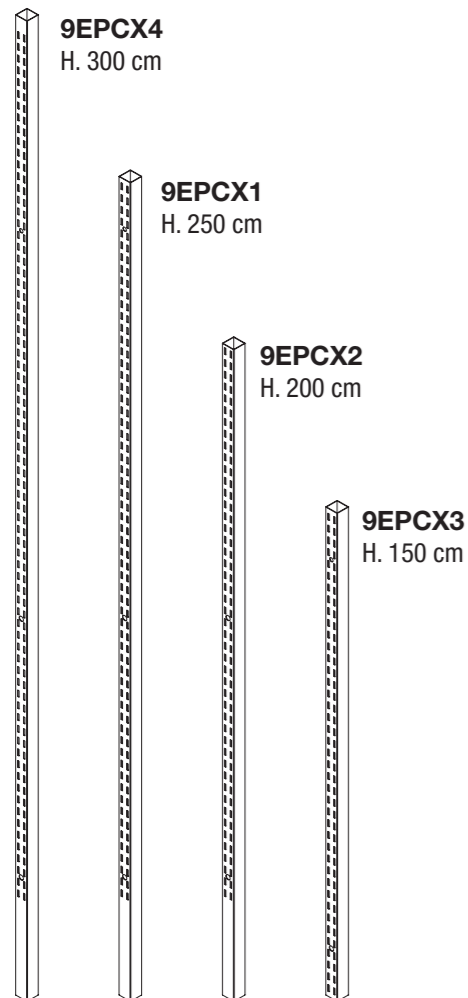

Montanti a parete
Wall upright

9EP CX4	
PAINTED BASIC	

9EP CX1	
PAINTED BASIC	

9EP CX2	
PAINTED BASIC	

9EP CX3	
PAINTED BASIC