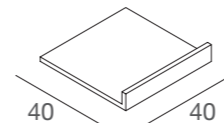

WSMEM	N	S	L

WSMES
mensola piccola in nobilitato
glossy chipboard shelf
L35 x P20 cm – sp 18 mm

WSMES	N	S	L

WSMEI
mensola inclinata in nobilitato
sloping chipboard shelf
L115 x P40 cm – sp 18 mm

WSMEI	N	S	L

WSMEIM
mensola inclinata in nobilitato
sloping chipboard shelf
L40 x P40 cm – sp 18 mm

WSMEIM	N	S	L

WSMEIS
mensola inclinata in nobilitato
sloping chipboard shelf
L35 x P20 cm – sp 18 mm

WSMEIS	N	S	L

22mm