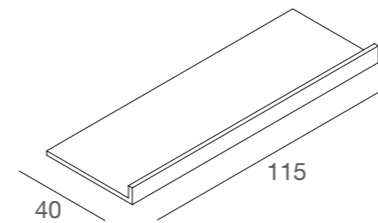

Mensole in nobilitato per articoli con cremagliera
Chipboard shelves for rack items

WSME
mensola in nobilitato
chipboard shelf
L115 x P40 cm – sp 18 mm

WSME	N	S	L

WSMEM
mensola media in nobilitato
chipboard shelf
L40 x P40 cm – sp 18 mm

WSMEM	N	S	L

WSMES
mensola piccola in nobilitato
glossy chipboard shelf
L35 x P20 cm – sp 18 mm

WSMES	N	S	L

WSMEI
mensola inclinata in nobilitato
sloping chipboard shelf
L115 x P40 cm – sp 18 mm

WSMEI	N	S	L