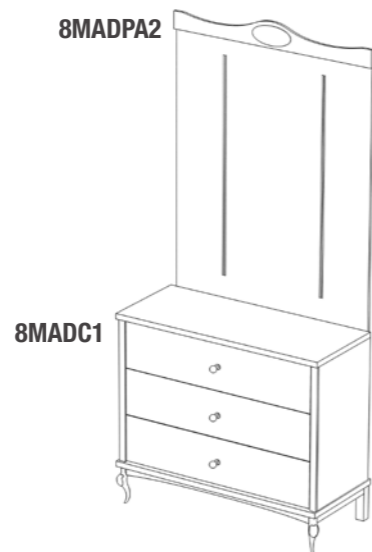

Pannelli per madia
Panels for storage units

8MADPA6	

8MADPA2	N	S	L

8MADPA1	N	S	L

esempi di combinazioni examples of combinations

con cremagliera verniciata prezzi a richiesta
with painted rack prices upon request

Armadi
Wardrobe

con cremagliera in alluminio grezzo
with raw alu rack

8ARM1	N	S	L

8ARM2	N	S	L

con cremagliera verniciata prezzi a richiesta
with painted rack prices upon request

illuminazione LED laterale opzionale optional side LED lighting

Kit LED composto da 2 profili LED 4000K e 1 trasformatore
Kit LED with 1 LED lightrail 4000K and 1 power supplier

8ARMLED