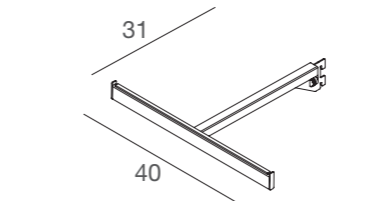

WSBAP	
PAINTED BASIC	

WSBAPPLEX
 protezione plex barra appenderia *plex protection for hanging bar*

WSBAP3
 barra appenderia in metallo
metal hanging bar
 L.63 cm x P. 31 cm

WSBAP3	
PAINTED BASIC	

WSBAP3PLEX
 protezione plex barra appenderia *plex protection for hanging bar*