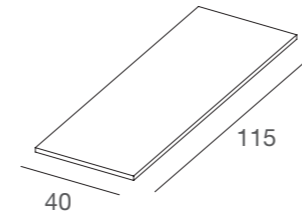

Mensole in nobilitato per articoli con cremagliera
Chipboard shelves for rack items

WSME
mensola in nobilitato
chipboard shelf
L115 x P40 cm – sp 18 mm

WSME	N	S	L