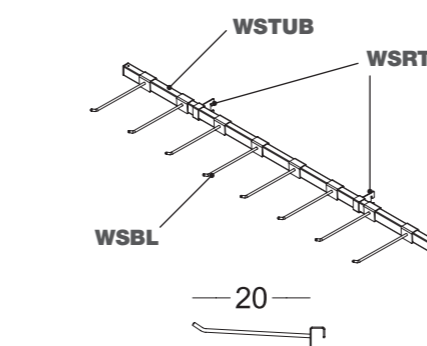

WSAPFZ
 Appenderia frontale inclinata con antisbandieramento
Sloping metal front arm with anti-swing system
 L.36 cm

WSAPFZ	
PAINTED BASIC	

Sistema portablister composto da:
 - WSTUB tubo
 - WSRT coppia reggi-tubo
 - WSBL singolo porta blister
blister holders system
 - WSTUB tube
 - WSRT pair tube-holder
 - WSBL single blister-holder
 L.115 cm x P. 22 cm