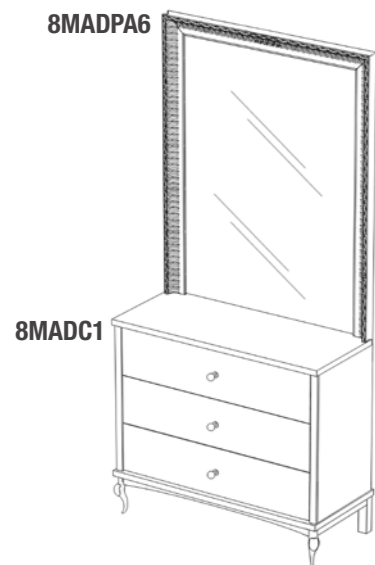

Pannelli per madia
Panels for storage units

8MADPA6	

8MADPA2	N	S	L

8MADPA1	N	S	L

esempi di combinazioni examples of combinations

con cremagliera verniciata prezzi a richiesta
with painted rack prices upon request

Armadi
Wardrobe

con cremagliera in alluminio grezzo
with raw alu rack

8ARM1	N	S	L

8ARM2	N	S	L

con cremagliera verniciata prezzi a richiesta
with painted rack prices upon request

illuminazione LED laterale opzionale optional side LED lighting

Kit LED composto da 2 profili LED 4000K e 1 trasformatore
Kit LED with 1 LED lightrail 4000K and 1 power supplier

8ARMLED