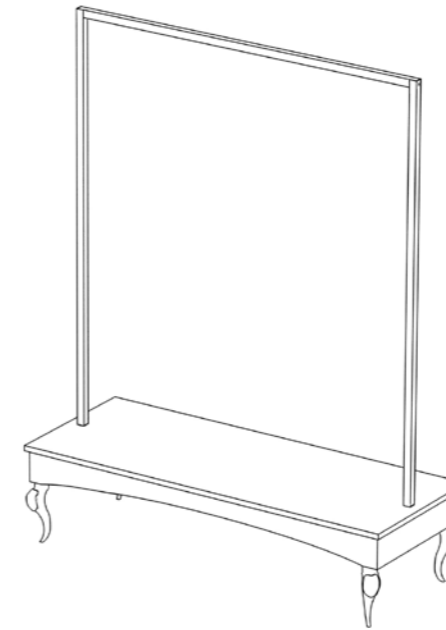

Stender
Garment rails

8ST1
L120 x P45 x H160cm

8ST2
L45 x P45 x H160cm

8ST1	N	S	L
PAINTED BASIC			
SHINY BASIC			
BRUSHED BASIC			

8ST2	N	S	L
PAINTED BASIC			
SHINY BASIC			
BRUSHED BASIC			

per finiture metallo SPECIAL **+10%** rispetto alla finitura metallo BASIC
for SPECIAL metal finishes **+10%** on BASIC metal finishes