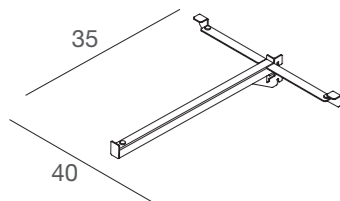

WSRMM/V
Staffa reggimensola in metallo per mensola in vetro media, con sistema antisbandieramento
Metal bracket for medium glass shelf, with anti-swing system
L.40 x P.35 cm

WSRMM/V	
PAINTED BASIC	

WSRMS/V
Staffa reggimensola in metallo per mensola in vetro piccola, con sistema antisbandieramento
Metal bracket for small glass shelf, with anti-swing system
L.10 cm

WSRMS/V	
PAINTED BASIC	

con metallo verniciato RAL prezzi a richiesta
with RAL painted metal prices upon request