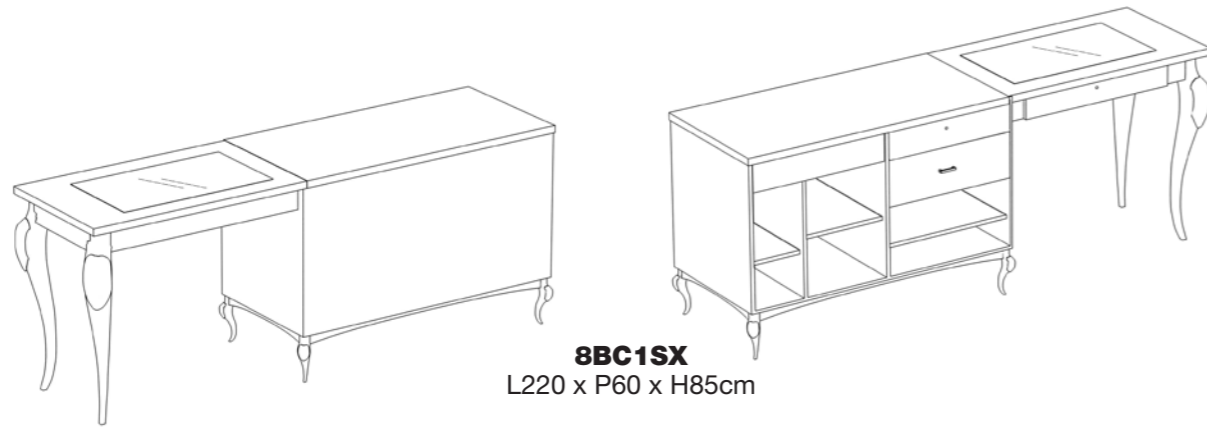

8BC1DX
L220 x P60 x H85cm

8BC1SX
L220 x P60 x H85cm

8BC1DX	N	S	L

8BC1SX	N	S	L