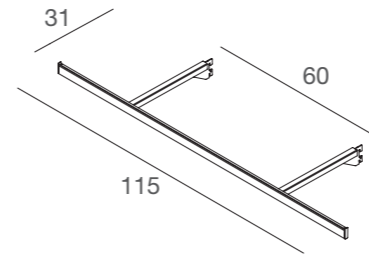

.....
Accessori per articoli con cremagliera
Accessories for rack items

WSBAP
barra appenderia in metallo
metal hanging bar
L.115 cm x P. 31 cm

WSBAP	
PAINTED BASIC	

WSBAPPLEX
protezione plex barra appenderia *plex protection for hanging bar*