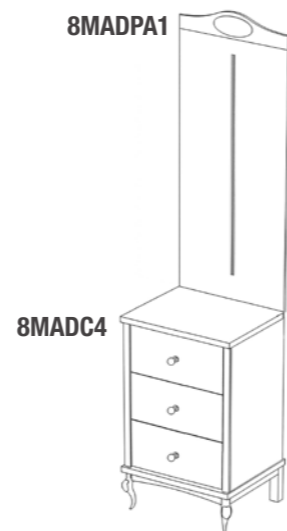

8MADPA6	

8MADPA2	N	S	L

8MADPA1	N	S	L

esempi di combinazioni examples of combinations