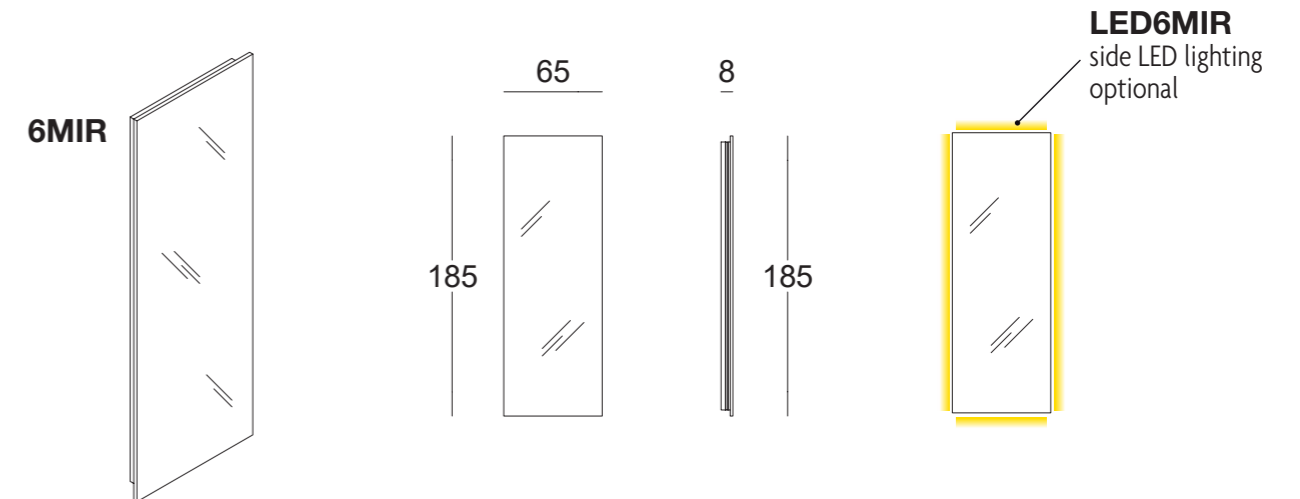

Specchio a parete
Wall mirror

6MIR	LED6MIR
	side LED lighting

accoppiamento pannelli a 45° su tutti gli articoli della linea
panels with 45° joint for all items in the collection