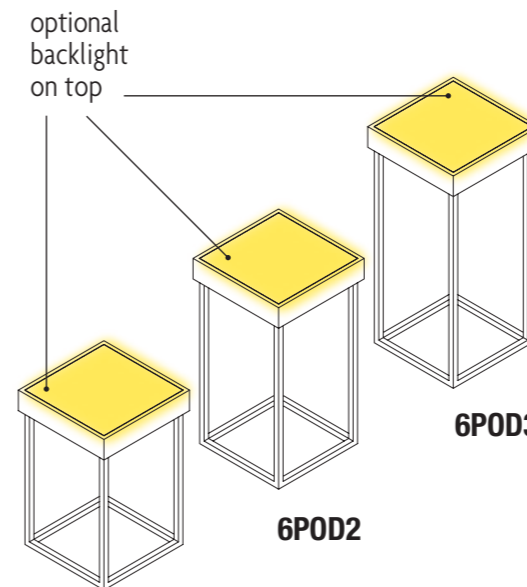

Cubi espositivi
Display cubes

per finiture metallo SPECIAL **+10%**
rispetto alla finitura metallo BASIC
for SPECIAL metal finishes **+10%**
on BASIC metal finishes