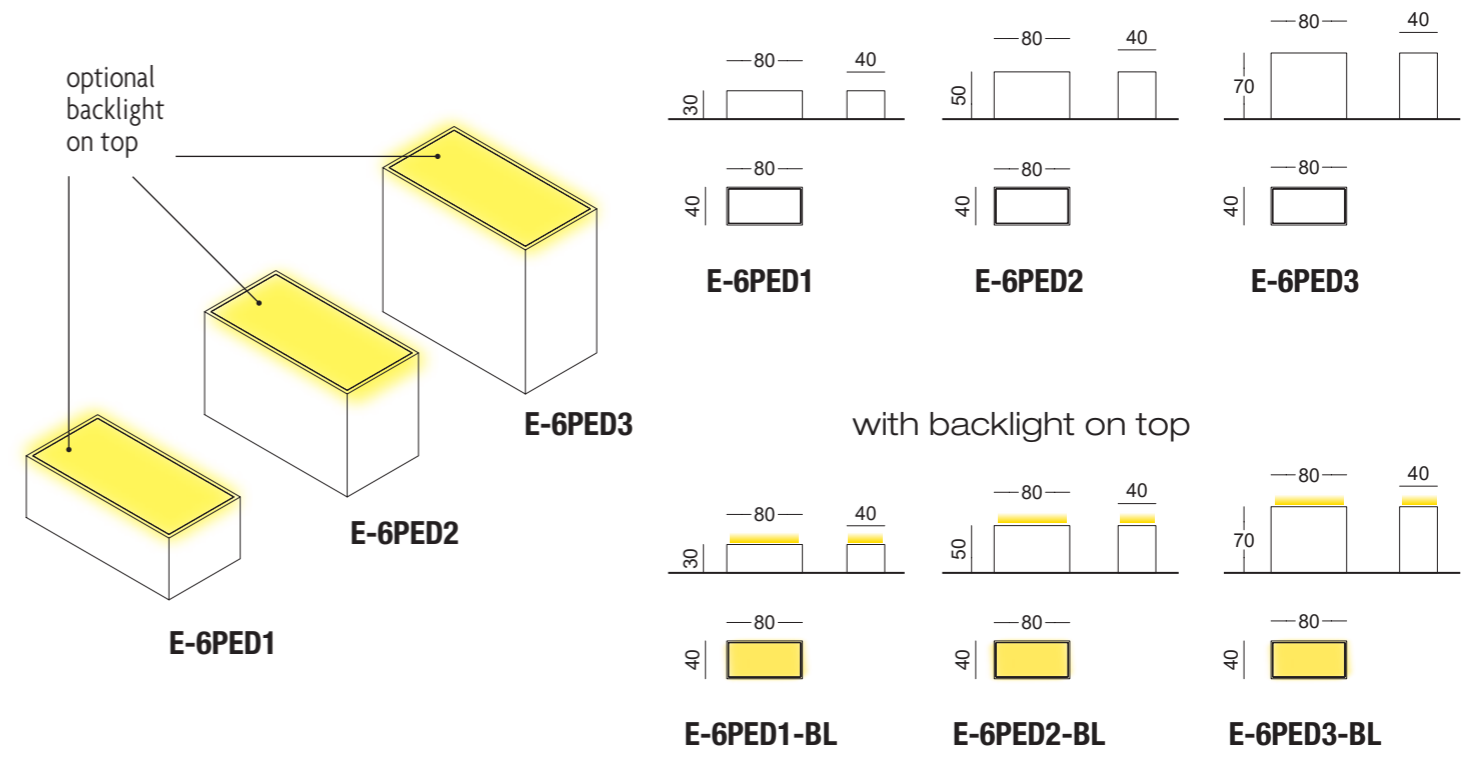

Cubi espositivi
Display cubes

E-6PED1	N	S	L	P
E-6PED2	N	S	L	P
E-6PED3	N	S	L	P
E-6PED1-BL	N	S	L	P
E-6PED2-BL	N	S	L	P
E-6PED3-BL	N	S	L	P

accoppiamento pannelli a 45° su tutti gli articoli della linea
panels with 45° joint for all items in the collection