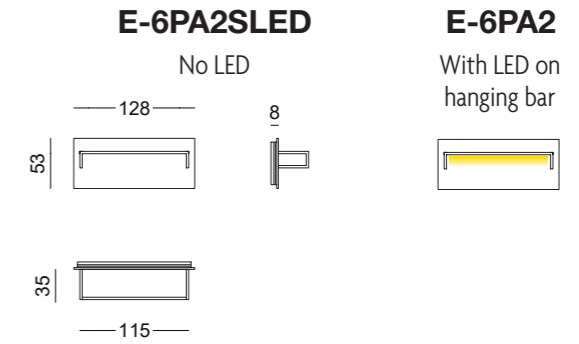

E-6PA2	N	S	L	P	
PAINTED BASIC					
E-6PA2SLED	N	S	L	P	
PAINTED BASIC					
6ME	N	S	L	V	VF
PAINTED BASIC					

LED6PA2
side LED lighting