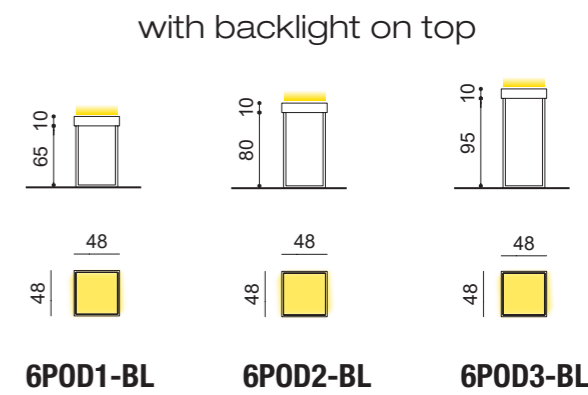

6POD1	N	S	L	P
PAINTED BASIC				

6POD2	N	S	L	P
PAINTED BASIC				

6POD3	N	S	L	P
PAINTED BASIC				

6POD1-BL	N	S	L	P
PAINTED BASIC				

6POD2-BL	N	S	L	P
PAINTED BASIC				

6POD3-BL	N	S	L	P
PAINTED BASIC				

accoppiamento pannelli a 45° su tutti gli articoli della linea
panels with 45° joint for all items in the collection