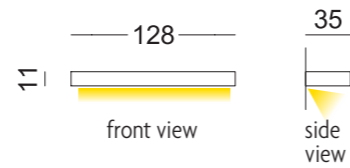

Fissaggio con attaccaglie metalliche regolabili (comprese)
Fixing with adjustable metal rails (included)

6CAS	N	S	L	P

LED6CAS	N	S	L	P

Montaggio mensole a parete
Wall shelves assembly

6ME3

LED6ME3
With strip LED