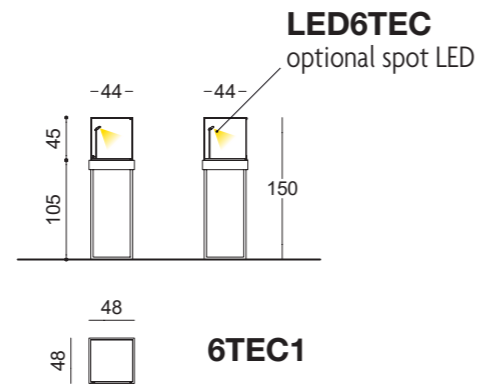

6TEC2
LED6TEC
optional spot LED