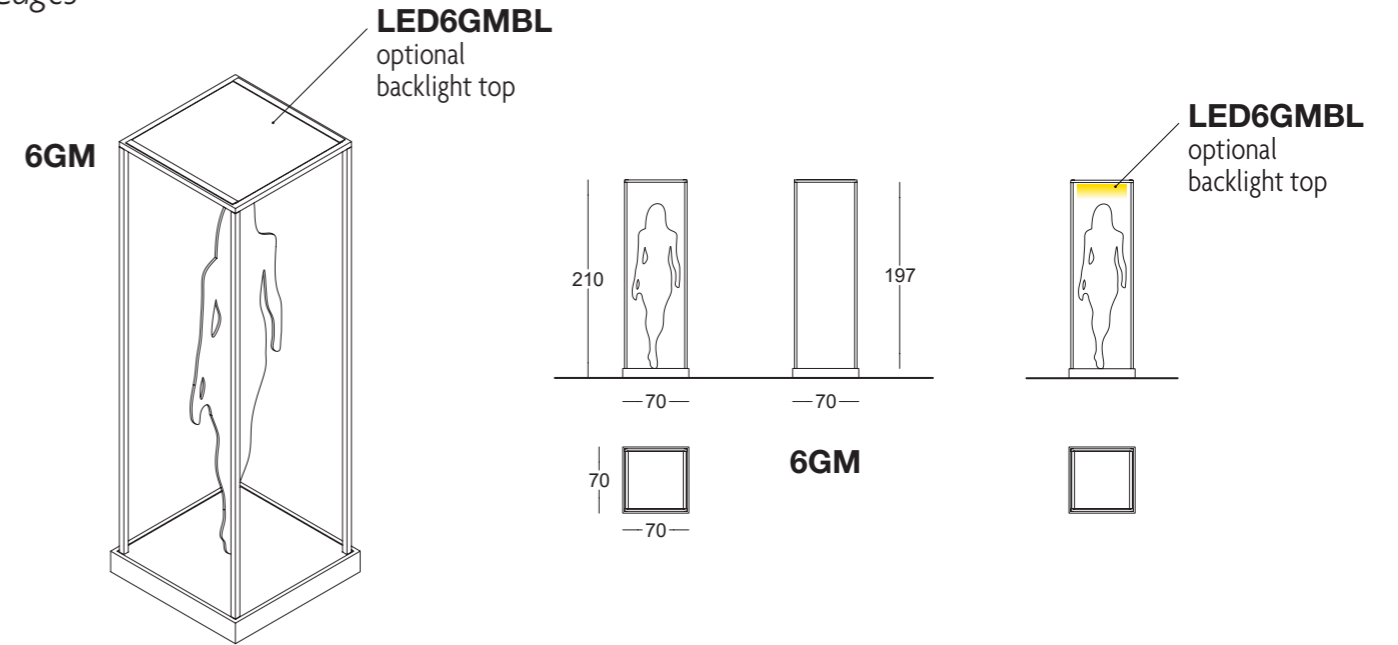

Gabbie
Cages

6GM	N	S	L	P
PAINTED BASIC				

LED6GMBL
backlight on top