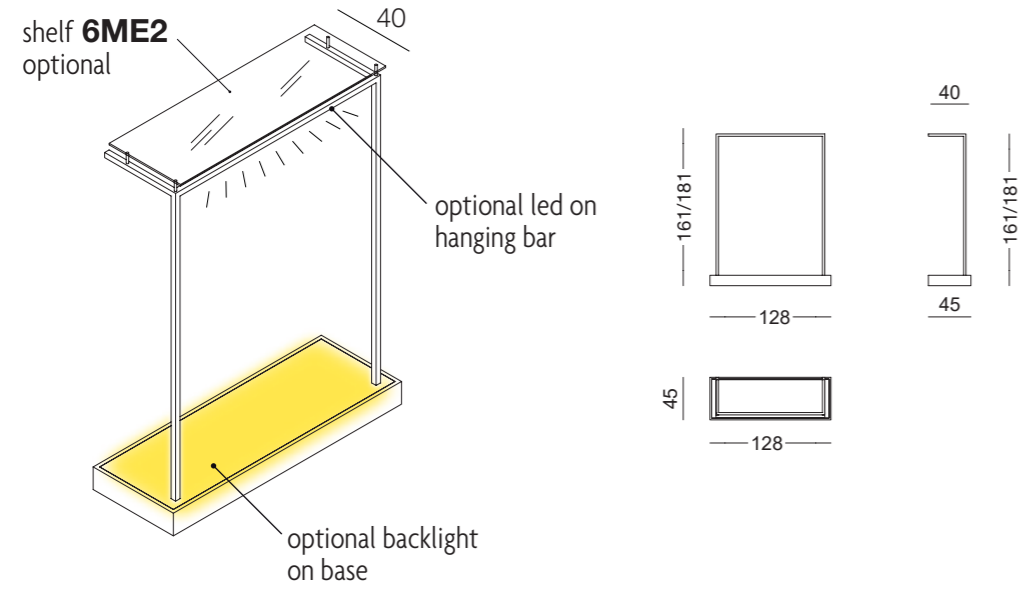

Fissaggio con attaccaglie metalliche regolabili (comprese)
Fixing with adjustable metal rails (included)

6CAS	N	S	L	P

LED6CAS	N	S	L	P

Montaggio mensole a parete
Wall shelves assembly

6ME3

LED6ME3
With strip LED

6ME3-BL
With backlight on top

LED6ME3-BL
With strip LED and backlight on top

6ME3	N	S	L	P

LED6ME3	N	S	L	P

6ME3-BL	N	S	L	P

LED6ME3-BL	N	S	L	P

Schema perno rinforzato
Scheme for reinforced pin

Elementi a parete
Wall elements