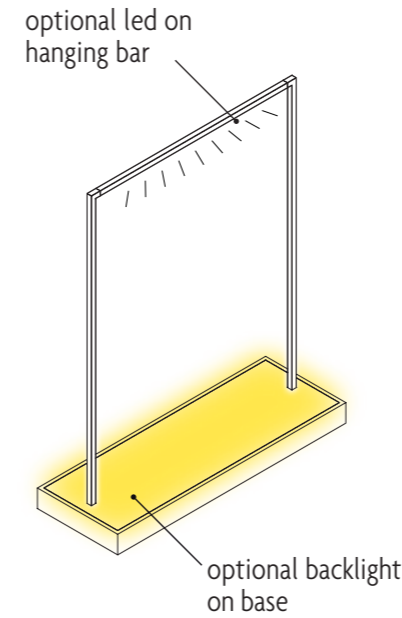

Stender
Garment rail

per finiture metallo SPECIAL +10%
rispetto alla finitura metallo BASIC
for SPECIAL metal finishes +10%
on BASIC metal finishes