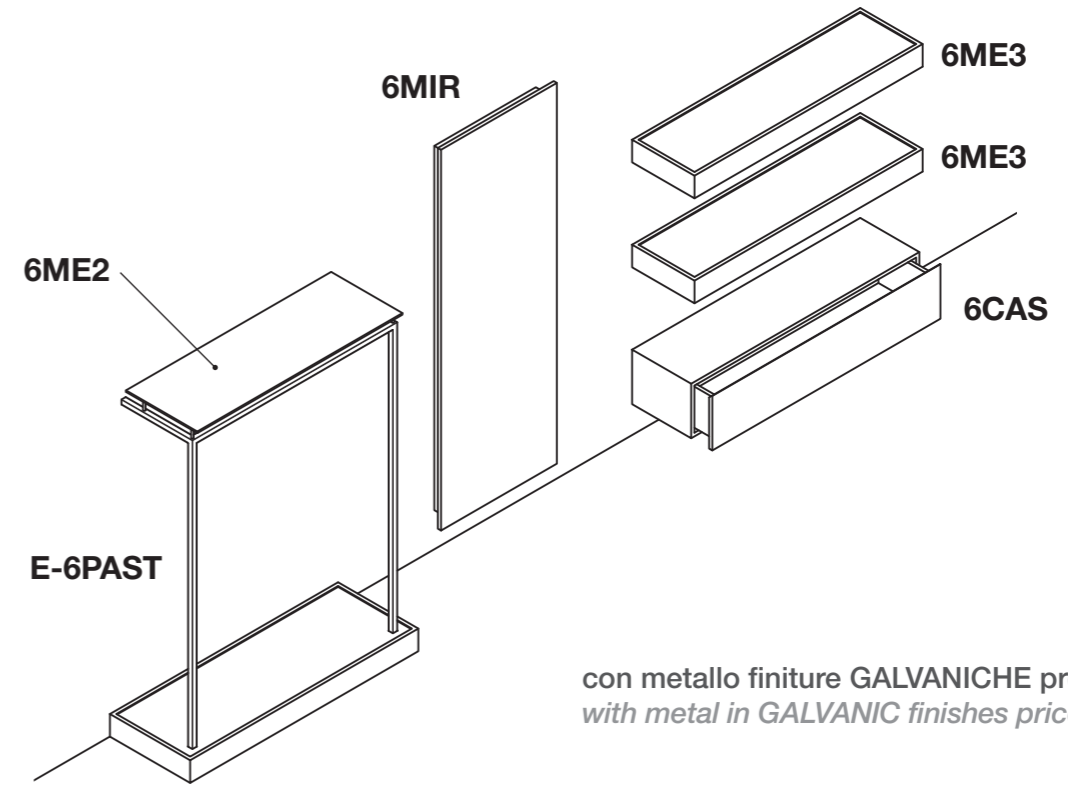

for E-6PA1 and E-6PA1SLED

for E-6PA2 and E-6PA2SLED

for E-6PA3 and E-6PA3SLED

Pedane
Display platforms

E-6PED4	N	S	L	P
E-6PED4-BL	N	S	L	P

Elementi a parete
Wall elements

con metallo finiture GALVANICHE prezzi a richiesta
with metal in GALVANIC finishes prices upon request