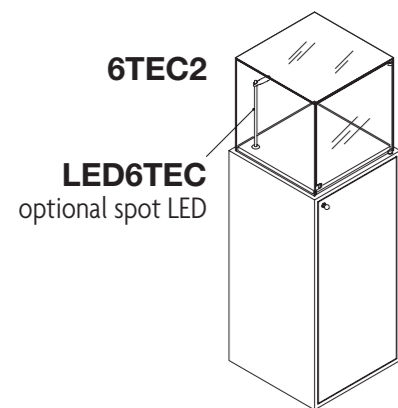

6TEC2
LED6TEC
optional spot LED