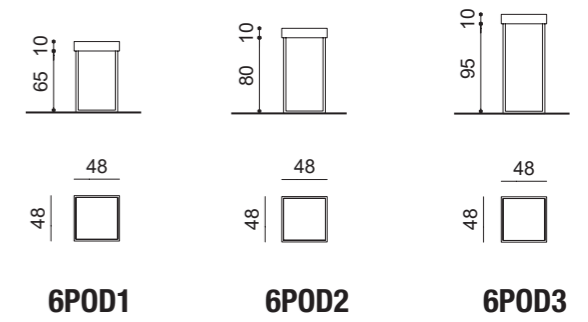

6POD1	N	S	L	P
PAINTED BASIC				

6POD2	N	S	L	P
PAINTED BASIC				

6POD3	N	S	L	P
PAINTED BASIC				

6POD1-BL	N	S	L	P
PAINTED BASIC				

6POD2-BL	N	S	L	P
PAINTED BASIC				

6POD3-BL	N	S	L	P
PAINTED BASIC				

accoppiamento pannelli a 45° su tutti gli articoli della linea
panels with 45° joint for all items in the collection