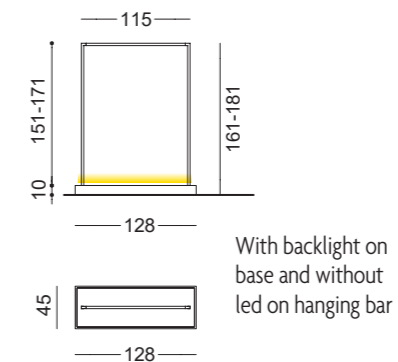

E-6ST1SLED (h 161 cm)
E-6ST1HSLED (h 181 cm)

E-6ST1 (h 161 cm)
E-6ST1H (h 181 cm)

E-6ST1-BLSLED (h 161 cm)
E-6ST1H-BLSLED (h 181 cm)

E-6ST1-BL (h 161 cm)
E-6ST1H-BL (h 181 cm)

E-6ST1SLED	N	S	L	P
PAINTED BASIC				