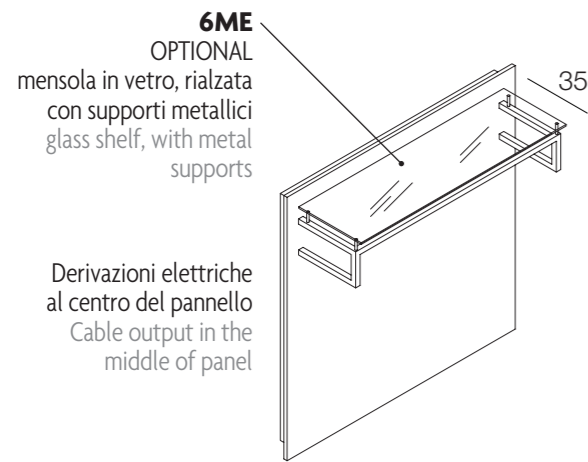

Elementi a parete
Wall elements

con metallo finiture GALVANICHE prezzi a richiesta
with metal in GALVANIC finishes prices upon request

E-6PA1	N	S	L	P	
PAINTED BASIC					
E-6PA1SLED	N	S	L	P	
PAINTED BASIC					
6ME	N	S	L	V	VF
PAINTED BASIC					