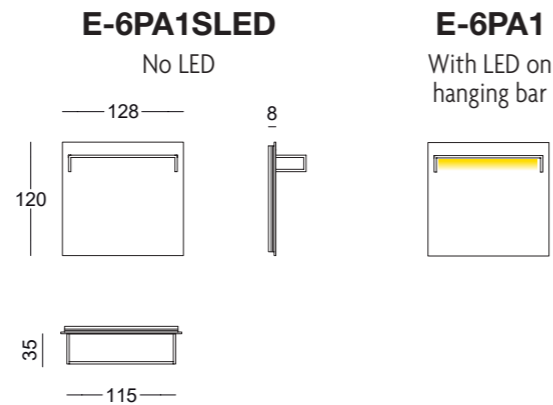

Elementi a parete
Wall elements

con metallo finiture GALVANICHE prezzi a richiesta
with metal in GALVANIC finishes prices upon request

E-6PA1	N	S	L	P	
PAINTED BASIC					
E-6PA1SLED	N	S	L	P	
PAINTED BASIC					
6ME	N	S	L	V	VF
PAINTED BASIC					