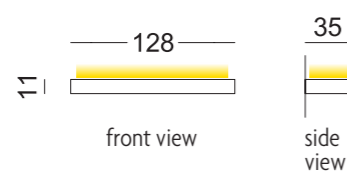

6ME3-BL
With backlight on top