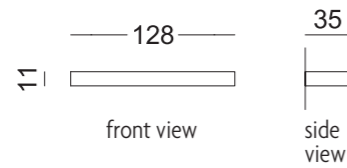

Fissaggio con attaccaglie metalliche regolabili (comprese)
Fixing with adjustable metal rails (included)

6CAS	N	S	L	P

LED6CAS	N	S	L	P

Montaggio mensole a parete
Wall shelves assembly

6ME3

LED6ME3
With strip LED