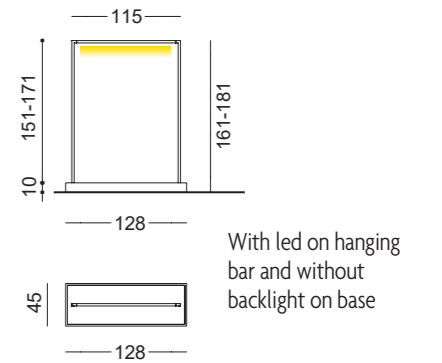

E-6ST1SLED (h 161 cm)
E-6ST1HSLED (h 181 cm)

E-6ST1 (h 161 cm)
E-6ST1H (h 181 cm)

E-6ST1-BLSLED (h 161 cm)
E-6ST1H-BLSLED (h 181 cm)

E-6ST1-BL (h 161 cm)
E-6ST1H-BL (h 181 cm)

E-6ST1SLED	N	S	L	P
PAINTED BASIC				