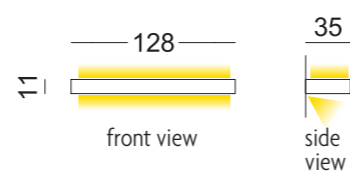

LED6ME3-BL
With strip LED and backlight on top