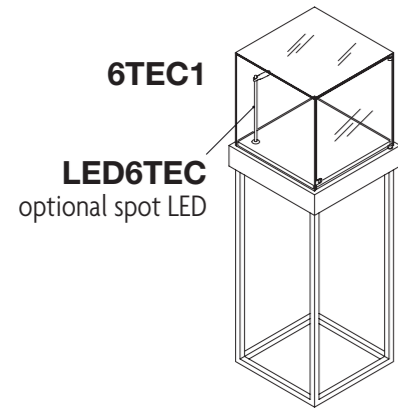

Teche
Display glass cases

6TEC1
LED6TEC
optional spot LED