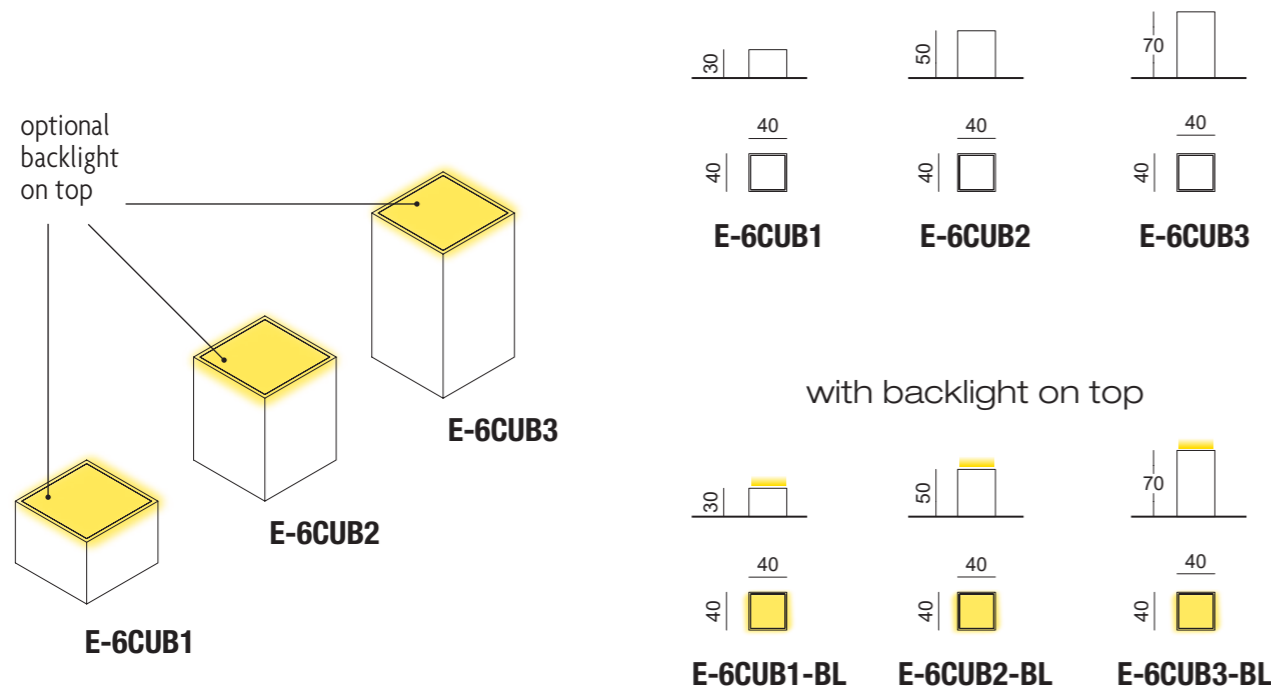

Cubi e pedane espositive
Display platforms and cubes

E-6CUB1	N	S	L	P
E-6CUB2	N	S	L	P
E-6CUB3	N	S	L	P
E-6CUB1-BL	N	S	L	P
E-6CUB2-BL	N	S	L	P
E-6CUB3-BL	N	S	L	P

accoppiamento pannelli a 45° su tutti gli articoli della linea
panels with 45° joint for all items in the collection