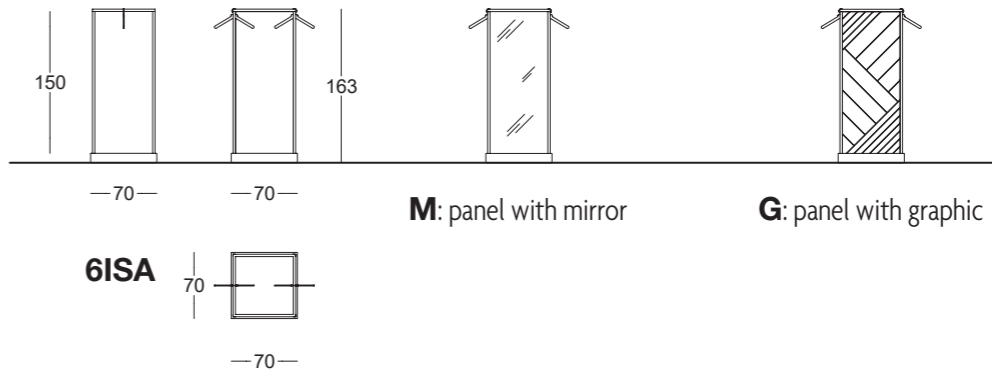

With backlight on base
and without led on hanging bar

E-6PAST-BL
E-6PASTH-BL

With led on hanging bar
and backlight on base

Gabbie
Cages

6ISA

grucce non comprese
hangers not included

M: panel with mirror

G: panel with graphic