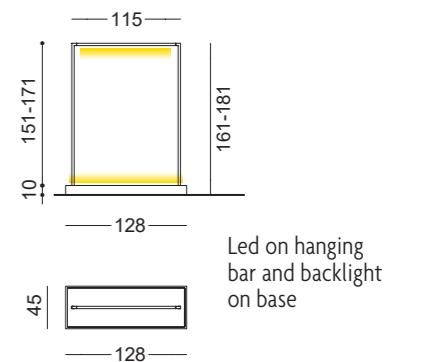

E-6ST1SLED (h 161 cm)
E-6ST1HSLED (h 181 cm)

E-6ST1 (h 161 cm)
E-6ST1H (h 181 cm)

E-6ST1-BLSLED (h 161 cm)
E-6ST1H-BLSLED (h 181 cm)

E-6ST1-BL (h 161 cm)
E-6ST1H-BL (h 181 cm)

E-6ST1SLED	N	S	L	P
PAINTED BASIC				