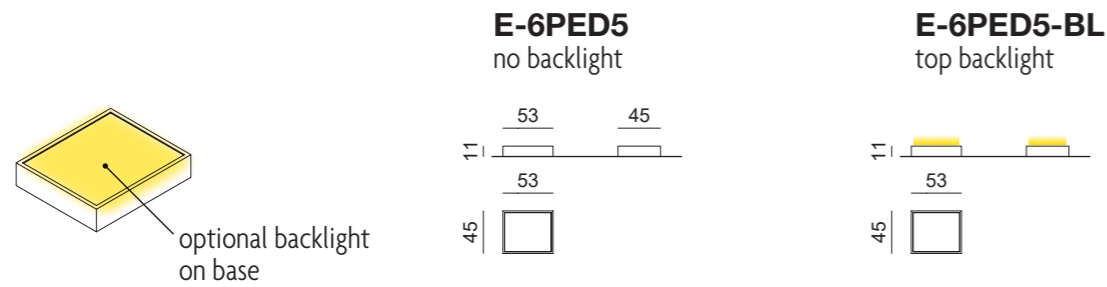

Pedane
Display platforms

E-6PED5	N	S	L	P
E-6PED5-BL	N	S	L	P