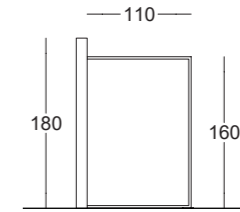

Stender, con e senza ripiani
Garment rails, with or without shelves