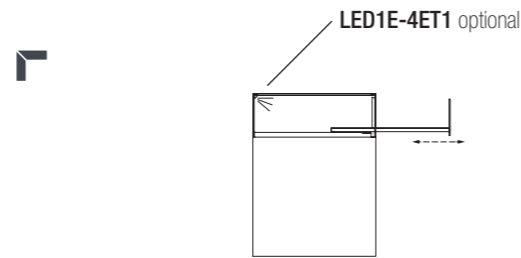

FRAME4ET1	
PAINTED BASIC	
SHINY BASIC	
BRUSHED BASIC	

per finiture metallo SPECIAL **+10%** rispetto alla finitura metallo BASIC for SPECIAL metal finishes **+10%** on BASIC metal finishes

LED1E-4ET1