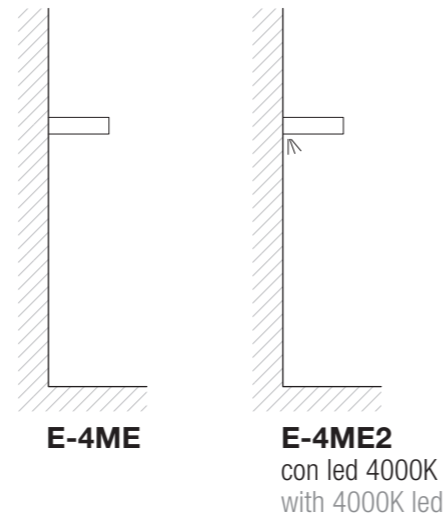

E-4ME	NN	SS	LL
E-4ME2	NN	SS	LL