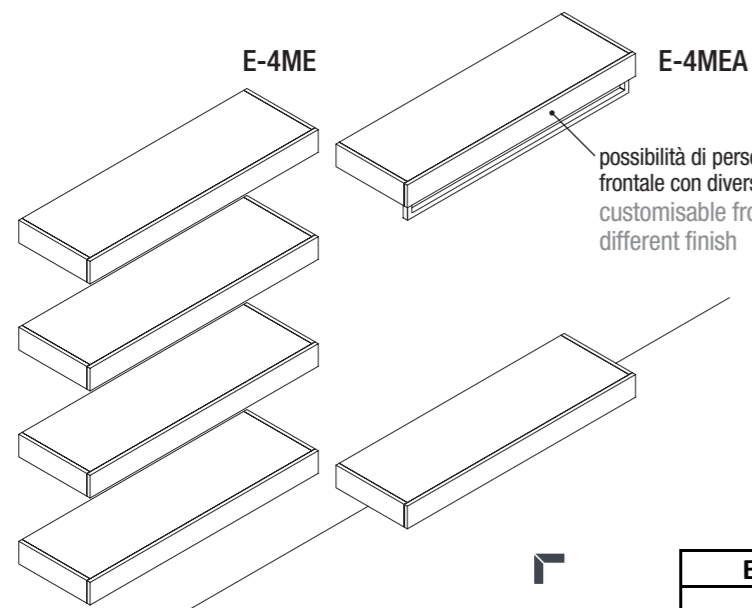

Mensole a parete, con e senza led
Wall shelves, with or without led

possibilità di personalizzare il frontale con diversa finitura
customisable front with a different finish