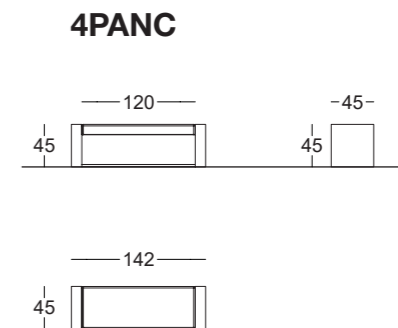

Panca imbottita e rivestita ecopelle
Eco-leather padded bench covered

4PANC	N	S	L
PAINTED BASIC			
SHINY BASIC			
BRUSHED BASIC			

per finiture metallo SPECIAL **+5%** rispetto alla finitura metallo BASIC for SPECIAL metal finishes **+5%** on BASIC metal finishes