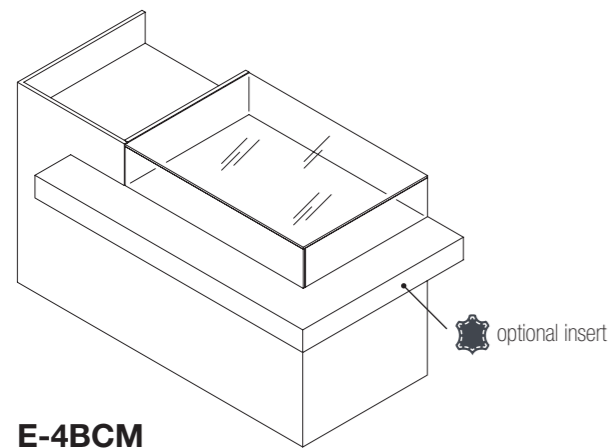

E-4BCM

E-4BCM