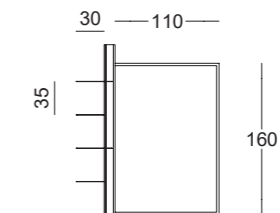

Stender, con e senza ripiani
Garment rails, with or without shelves

4ST1	N	S	L
PAINTED BASIC			
SHINY BASIC			
BRUSHED BASIC			

per finiture metallo SPECIAL **+10%** rispetto alla finitura metallo BASIC for SPECIAL metal finishes **+10%** on BASIC metal finishes