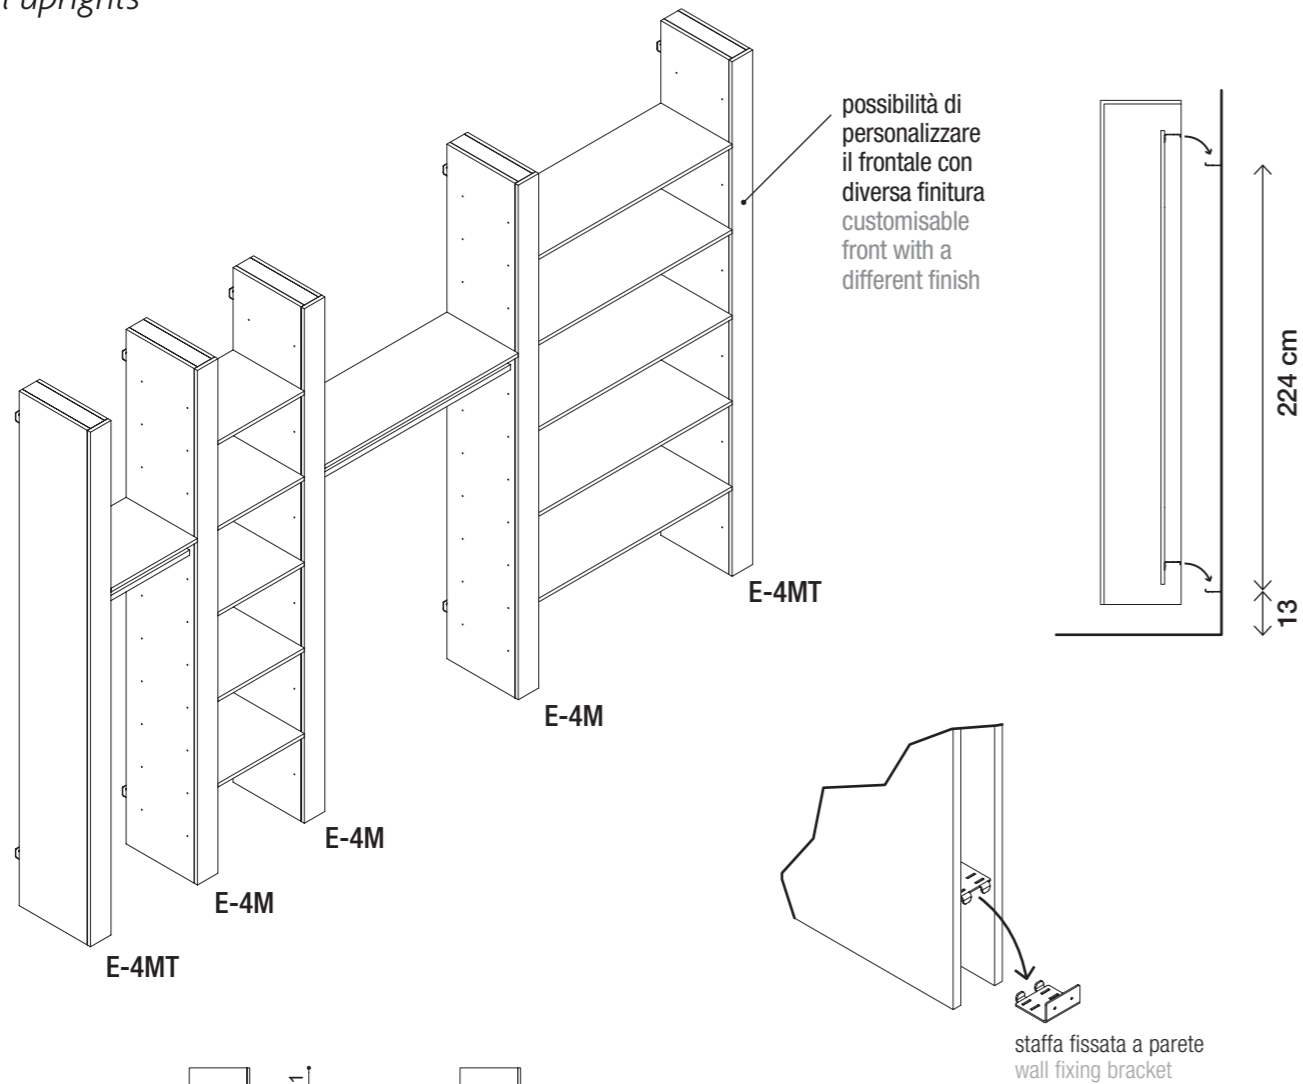

Montanti a parete
Wall uprights

montante centrale *middle upright*

E-4M	NN	SS	LL

montante terminale *end upright*

E-4MT	NN	SS	LL