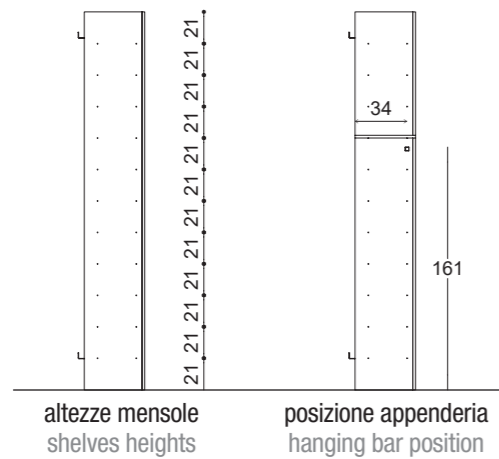

Montanti a parete
Wall uprights

montante centrale *middle upright*

E-4M	NN	SS	LL

montante terminale *end upright*

E-4MT	NN	SS	LL