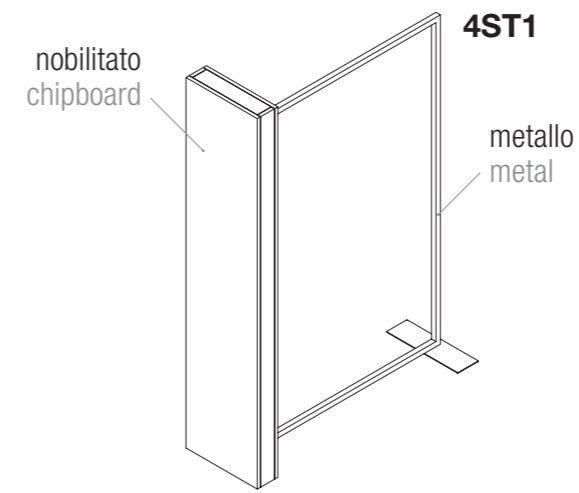

Stender, con e senza ripiani
Garment rails, with or without shelves

4ST1	N	S	L
PAINTED BASIC			
SHINY BASIC			
BRUSHED BASIC			

per finiture metallo SPECIAL **+10%** rispetto alla finitura metallo BASIC for SPECIAL metal finishes **+10%** on BASIC metal finishes