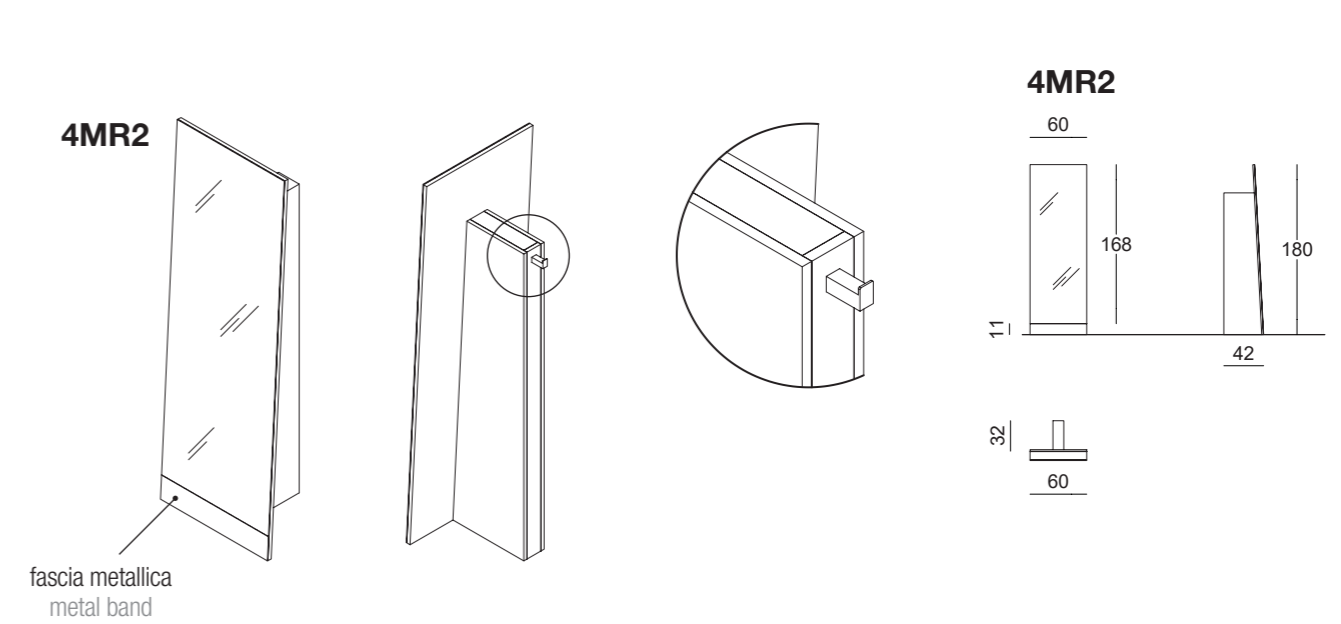

Specchio autoportante
Free-standing mirror

4MR2	N	S	L
PAINTED BASIC			

per finiture metallo SPECIAL **+5%** rispetto alla finitura metallo BASIC for SPECIAL metal finishes **+5%** on BASIC metal finishes