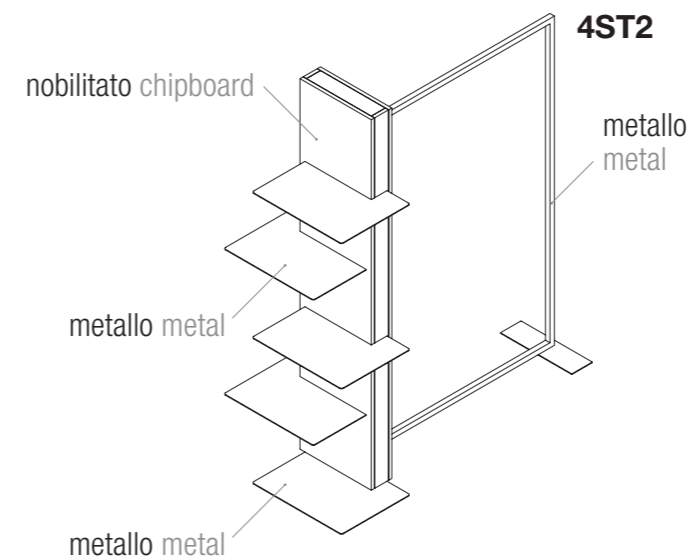

E-4BCSTOP	N	S	L
------------------	----------	----------	----------

E-4BCMSTOP	N	S	L
-------------------	----------	----------	----------

E-4BCLSTOP	N	S	L
-------------------	----------	----------	----------

Stender, con e senza ripiani
Garment rails, with or without shelves

4ST1	N	S	L
PAINTED BASIC			
SHINY BASIC			
BRUSHED BASIC			

per finiture metallo SPECIAL **+10%** rispetto alla finitura metallo BASIC for SPECIAL metal finishes **+10%** on BASIC metal finishes