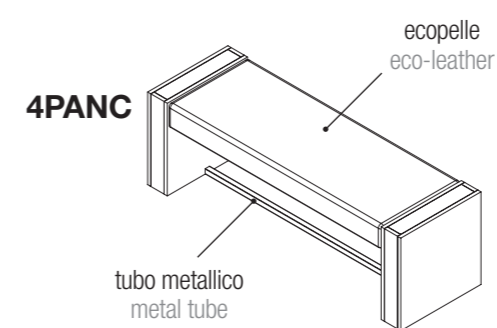

Panca imbottita e rivestita ecopelle
Eco-leather padded bench covered

4PANC	N	S	L
PAINTED BASIC			
SHINY BASIC			
BRUSHED BASIC			

per finiture metallo SPECIAL **+5%** rispetto alla finitura metallo BASIC for SPECIAL metal finishes **+5%** on BASIC metal finishes