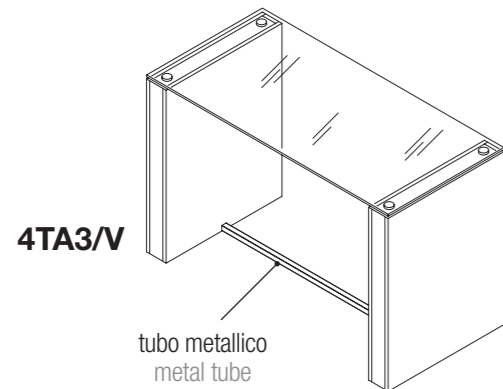

Tavolo
Table

4TA3/V	N	S	L
PAINTED BASIC			
SHINY BASIC			
BRUSHED BASIC			

per finiture metallo SPECIAL **+5%** rispetto alla finitura metallo BASIC for SPECIAL metal finishes **+5%** on BASIC metal finishes