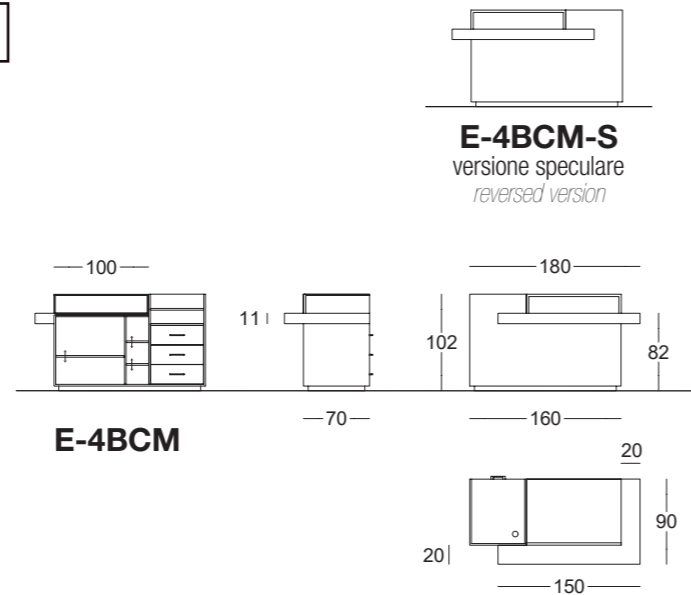

E-4BCM

E-4BCM-S
versione speculare
reversed version

E-4BCM / E-4BCM-S	NN	SS	LL