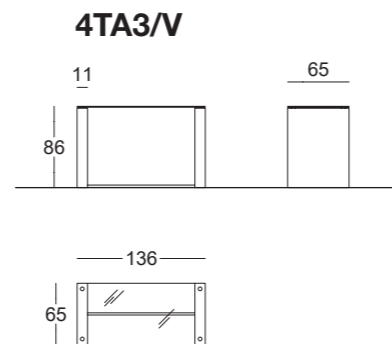

LED1E-4ET1	

Tavolo
Table

4TA3/V	N	S	L
PAINTED BASIC			
SHINY BASIC			
BRUSHED BASIC			

per finiture metallo SPECIAL **+5%** rispetto alla finitura metallo BASIC for SPECIAL metal finishes **+5%** on BASIC metal finishes