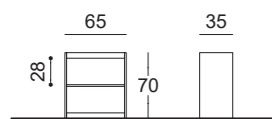

Tavoli ponte
Tables

Articoli spediti smontati
Items shipped unassembled

mobiletto con ruote
cabinet with castors

2T01	N	S	L

2T01B	N	S	L

2T02	N	S	L

2T0119	N	S	L

Tavolo ponte, con 8 cassetti
Table, with 8 drawers

2T01CAS

2T01CAS	N	S	L