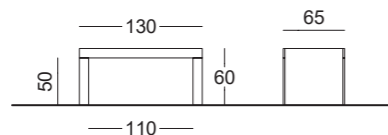

Tavoli ponte
Tables

Articoli spediti smontati
Items shipped unassembled

mobiletto con ruote
cabinet with castors

2T01	N	S	L

2T01B	N	S	L

2T02	N	S	L

2T0119	N	S	L

Tavolo ponte, con 8 cassetti
Table, with 8 drawers

2T01CAS

2T01CAS	N	S	L