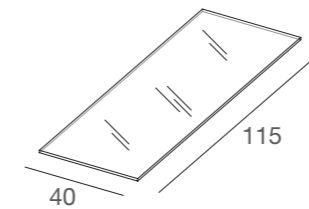

WSME/V
mensola in vetro temperato
tempered-glass shelf
L115 x P40 cm – sp 8 mm

WSME/V	
WSME/VF