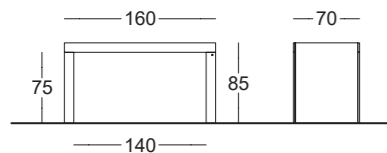

Tavoli ponte
Tables

Articoli spediti smontati
Items shipped unassembled

mobiletto con ruote
cabinet with castors

2T01	N	S	L

2T01B	N	S	L

2T02	N	S	L

2T0119	N	S	L

Tavolo ponte, con 8 cassetti
Table, with 8 drawers

2T01CAS

2T01CAS	N	S	L