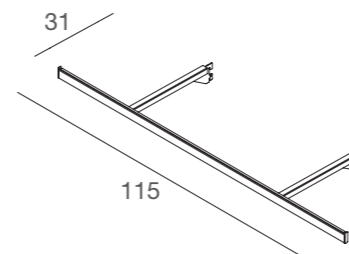

WSRM/V
Coppia staffe reggimensola in
metallo, per mensola in vetro
Pair of metal brackets for glass
shelf
L.30 cm

WSBAP
barra appenderia in metallo
metal hanging bar
L.115 cm x P.31 cm

WSBAP	
PAINTED BASIC	

ZEROARM5	N	S	L

ZEROARM1	N	S	L

ZEROKIT LED	

Kit LED composto da 1 profilo LED 4000K e 1 trasformatore
Kit LED with 1 LED lightrail 4000K and 1 power supplier

22mm disponibilità spessore 22 mm a richiesta, su alcune finiture (vedi file finiture pdf)
thickness 22 mm available upon request, on some finishes (ref. to pdf finishes file)

con cremagliere verniciate **SPECIAL** e **RAL** prezzi a richiesta
with **SPECIAL** and **RAL** painted alu racks prices upon request