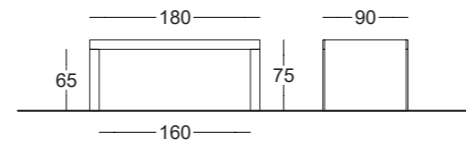

Tavoli ponte
Tables

Articoli spediti smontati
Items shipped unassembled

mobiletto con ruote
cabinet with castors

2T01	N	S	L

2T01B	N	S	L

2T02	N	S	L

2T0119	N	S	L

Tavolo ponte, con 8 cassetti
Table, with 8 drawers

2T01CAS

2T01CAS	N	S	L