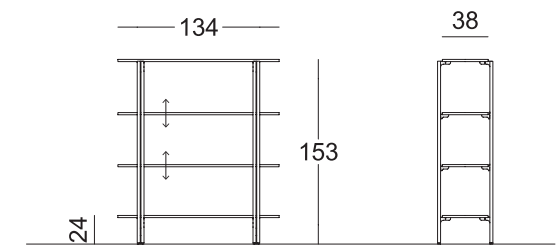

essence

Scaffalatura Shelving unit

Mensele in nobilitato (multistrato verniciato su richiesta) / gambe in legno / connessioni mensole-gambe e piedini in metallo
Shelves in chipboard (painted plywood on request) / wood legs / connecting elements and feet in metal

ESSC1

due mensole centrali riposizionabili (comprese)
two adjustable middle shelves (included)

ROVERE / OAK

ESSC1/R	N	S	L	P
PAINTED BASIC				

NOCE / WALNUT

ESSC1/W	N	S	L	P
PAINTED BASIC				

per finiture metallo SPECIAL **+5%** rispetto alla finitura metallo BASIC for SPECIAL metal finishes **+5%** on BASIC metal finishes