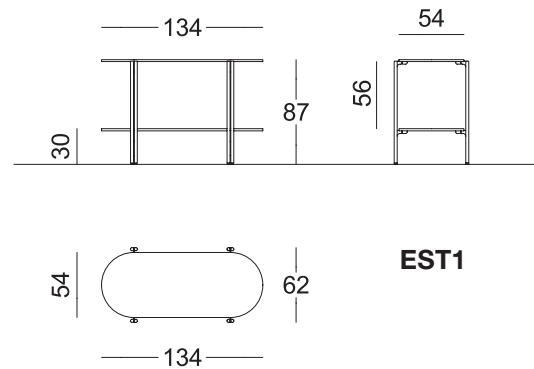

Tavoli e tavolini
Tables and small tables

Piani in nobilitato fissi (multistrato verniciato su richiesta) /
gambe in legno / connessioni piano-gambe e piedini in metallo
Fixed shelves in chipboard (painted plywood on request) / wood
legs / connecting elements and feet in metal

EST1

ROVERE / OAK				
EST1/R	N	S	L	P
PAINTED BASIC				
NOCE / WALNUT				
EST1/W	N	S	L	P
PAINTED BASIC				

per finiture metallo SPECIAL +5% rispetto alla finitura metallo BASIC for SPECIAL metal finishes +5% on BASIC metal finishes

EST2

EST3