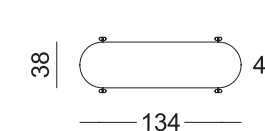

essence

Scaffalatura Shelving unit

Mensele in nobilitato (multistrato verniciato su richiesta) / gambe in legno / connessioni mensole-gambe e piedini in metallo
Shelves in chipboard (painted plywood on request) / wood legs / connecting elements and feet in metal

ESSC1

due mensole centrali riposizionabili (comprese)
two adjustable middle shelves (included)

ROVERE / OAK

ESSC1/R	N	S	L	P
PAINTED BASIC				

NOCE / WALNUT

ESSC1/W	N	S	L	P
PAINTED BASIC				

per finiture metallo SPECIAL **+5%** rispetto alla finitura metallo BASIC for SPECIAL metal finishes **+5%** on BASIC metal finishes