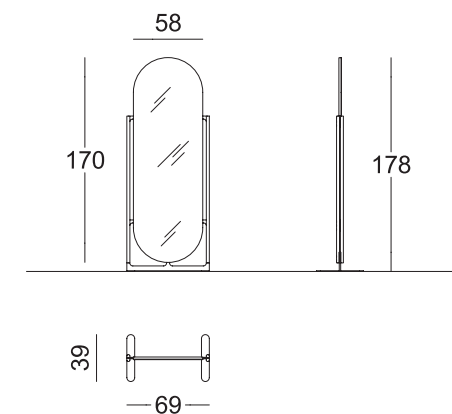

Specchio Mirror

ESMIR