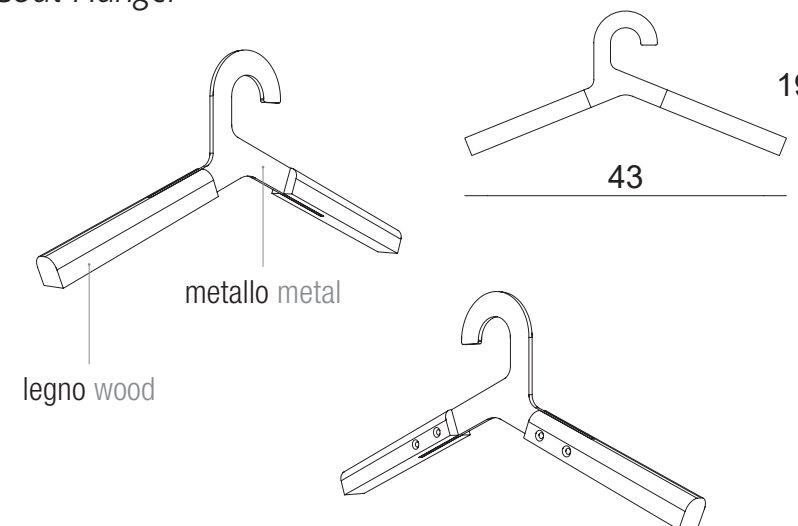

[TO]

**Stender**  
Garment rail

altezze barra appenderia heights for the hanging bar:  
150, 153, 156, 159, 162, 166, 169 cm

<b>ESS1</b>	<b>R</b>	<b>W</b>
<b>PAINTED BASIC</b>		

per finiture metallo SPECIAL **+10%** rispetto alla finitura metallo BASIC for SPECIAL metal finishes **+10%** on BASIC metal finishes

**ESS1M**  
mensola regolabile  
per stender ESS1  
adjustable shelf for  
garment rail ESS1

<b>ESS1M</b>	<b>N</b>	<b>S</b>	<b>L</b>	<b>P</b>
<b>PAINTED BASIC</b>				

**Gruccia**  
Coat Hanger

ROVERE / OAK