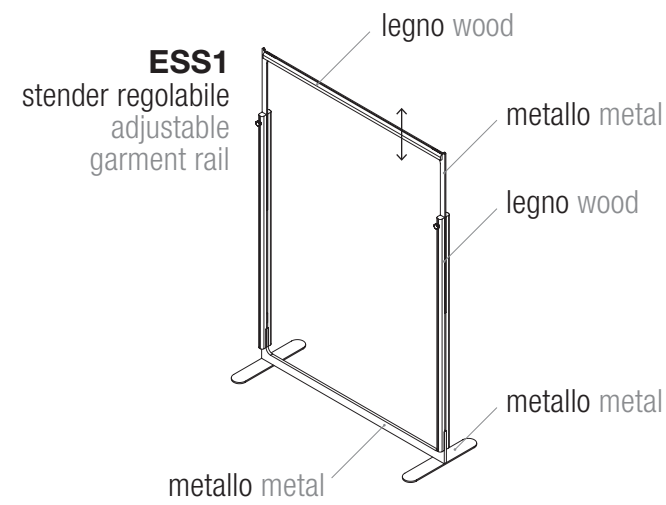

[TO]

**Stender**  
Garment rail

altezze barra appenderia heights for the hanging bar:  
150, 153, 156, 159, 162, 166, 169 cm

<b>ESS1</b>	<b>R</b>	<b>W</b>
<b>PAINTED BASIC</b>		

per finiture metallo SPECIAL **+10%** rispetto alla finitura metallo BASIC for SPECIAL metal finishes **+10%** on BASIC metal finishes