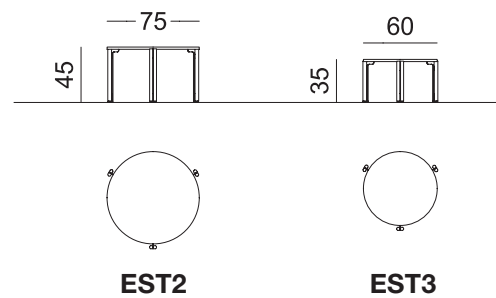

ROVERE / OAK				
EST2/R	N	S	L	P
PAINTED BASIC				
NOCE / WALNUT				
EST2/W	N	S	L	P
PAINTED BASIC				
ROVERE / OAK				
EST3/R	N	S	L	P
PAINTED BASIC				
NOCE / WALNUT				
EST3/W	N	S	L	P
PAINTED BASIC				

per finiture metallo SPECIAL +5% rispetto alla finitura metallo BASIC for SPECIAL metal finishes +5% on BASIC metal finishes

EST4

EST5