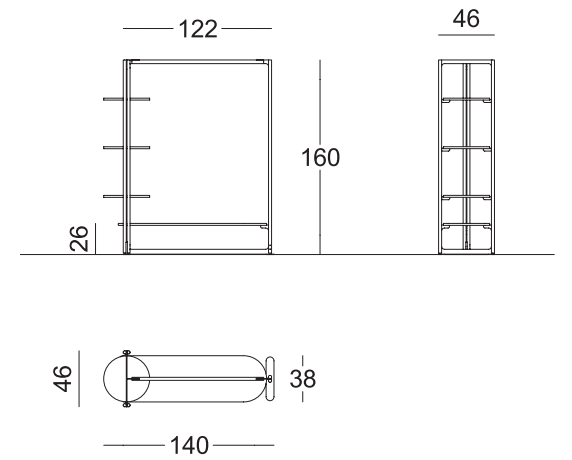

[TO]

**Stender**  
Garment rail

altezze barra appenderia heights for the hanging bar:  
150, 153, 156, 159, 162, 166, 169 cm

<b>ESS1</b>	<b>R</b>	<b>W</b>
<b>PAINTED BASIC</b>		

per finiture metallo SPECIAL **+10%** rispetto alla finitura metallo BASIC for SPECIAL metal finishes **+10%** on BASIC metal finishes