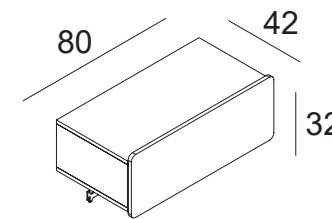

Accessori per sistema a parete, cassettiere
Wall system accessories, chest of drawers

ESSP11