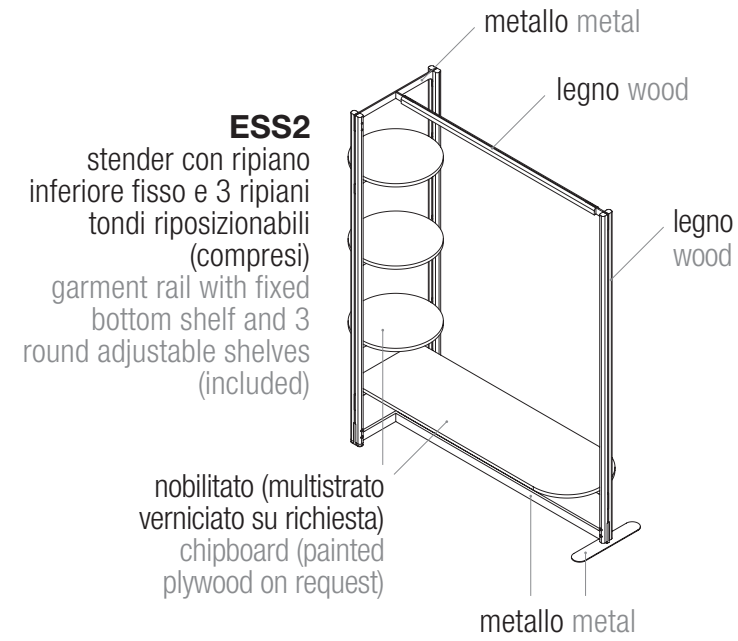

[TO]

**Stender**  
Garment rail

altezze barra appenderia heights for the hanging bar:  
150, 153, 156, 159, 162, 166, 169 cm

<b>ESS1</b>	<b>R</b>	<b>W</b>
<b>PAINTED BASIC</b>		

per finiture metallo SPECIAL **+10%** rispetto alla finitura metallo BASIC for SPECIAL metal finishes **+10%** on BASIC metal finishes

**ESS1M**  
mensola regolabile  
per stender ESS1  
adjustable shelf for  
garment rail ESS1

<b>ESS1M</b>	<b>N</b>	<b>S</b>	<b>L</b>	<b>P</b>
<b>PAINTED BASIC</b>				

**Gruccia**  
Coat Hanger

ROVERE / OAK