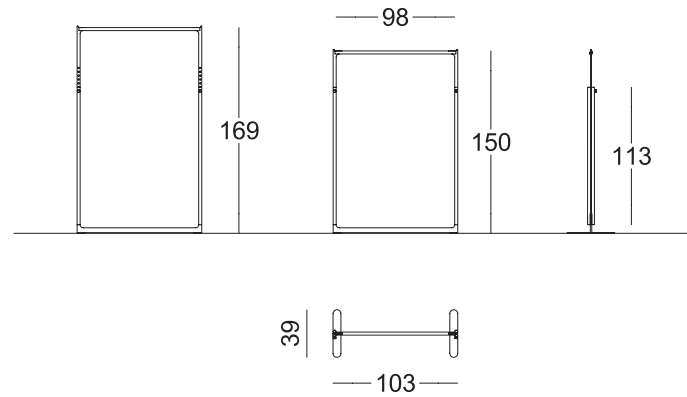

[TO]

**Stender**  
Garment rail

altezze barra appenderia heights for the hanging bar:  
150, 153, 156, 159, 162, 166, 169 cm

<b>ESS1</b>	<b>R</b>	<b>W</b>
<b>PAINTED BASIC</b>		

per finiture metallo SPECIAL **+10%** rispetto alla finitura metallo BASIC for SPECIAL metal finishes **+10%** on BASIC metal finishes