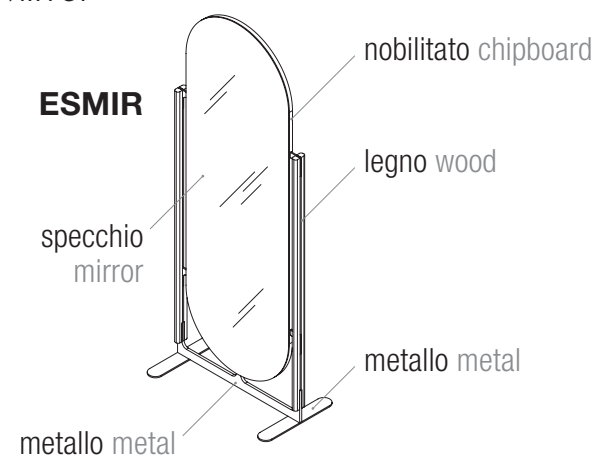

Specchio Mirror

ESMIR

ROVERE / OAK

ESMIR/R	N	S	L	P
PAINTED BASIC				

NOCE / WALNUT

ESMIR/W	N	S	L	P
PAINTED BASIC				

per finiture metallo SPECIAL **+10%** rispetto alla finitura metallo BASIC for SPECIAL metal finishes **+10%** on BASIC metal finishes

Trasparente Opaco
Matt Transparent

**NOT AVAILABLE
FOR ESSENCE
COLLECTION**

[TO]