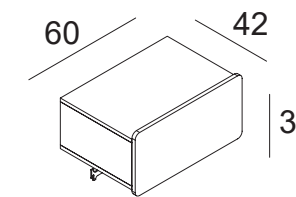

ESSP12

ESSP11	N	S	L	P
PAINTED BASIC				

ESSP12	N	S	L	P
PAINTED BASIC				

per finiture metallo SPECIAL +5% rispetto alla finitura metallo BASIC for SPECIAL metal finishes +5% on BASIC metal finishes