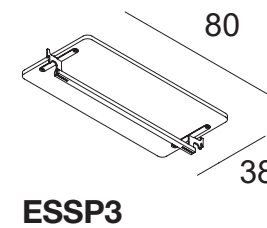

mensola in nobilitato con barra
appenderia in legno e staffe in metallo
shelf in chipboard with wood hanging
bar and metal brackets

ROVERE / OAK

ESSP3/R	N	S	L	P
PAINTED BASIC				

NOCE / WALNUT

ESSP3/W	N	S	L	P
PAINTED BASIC				

ROVERE / OAK

ESSP4/R	N	S	L	P
PAINTED BASIC				

NOCE / WALNUT

ESSP4/W	N	S	L	P
PAINTED BASIC				

per finiture metallo SPECIAL +5% rispetto alla finitura metallo BASIC for SPECIAL metal finishes +5% on BASIC metal finishes