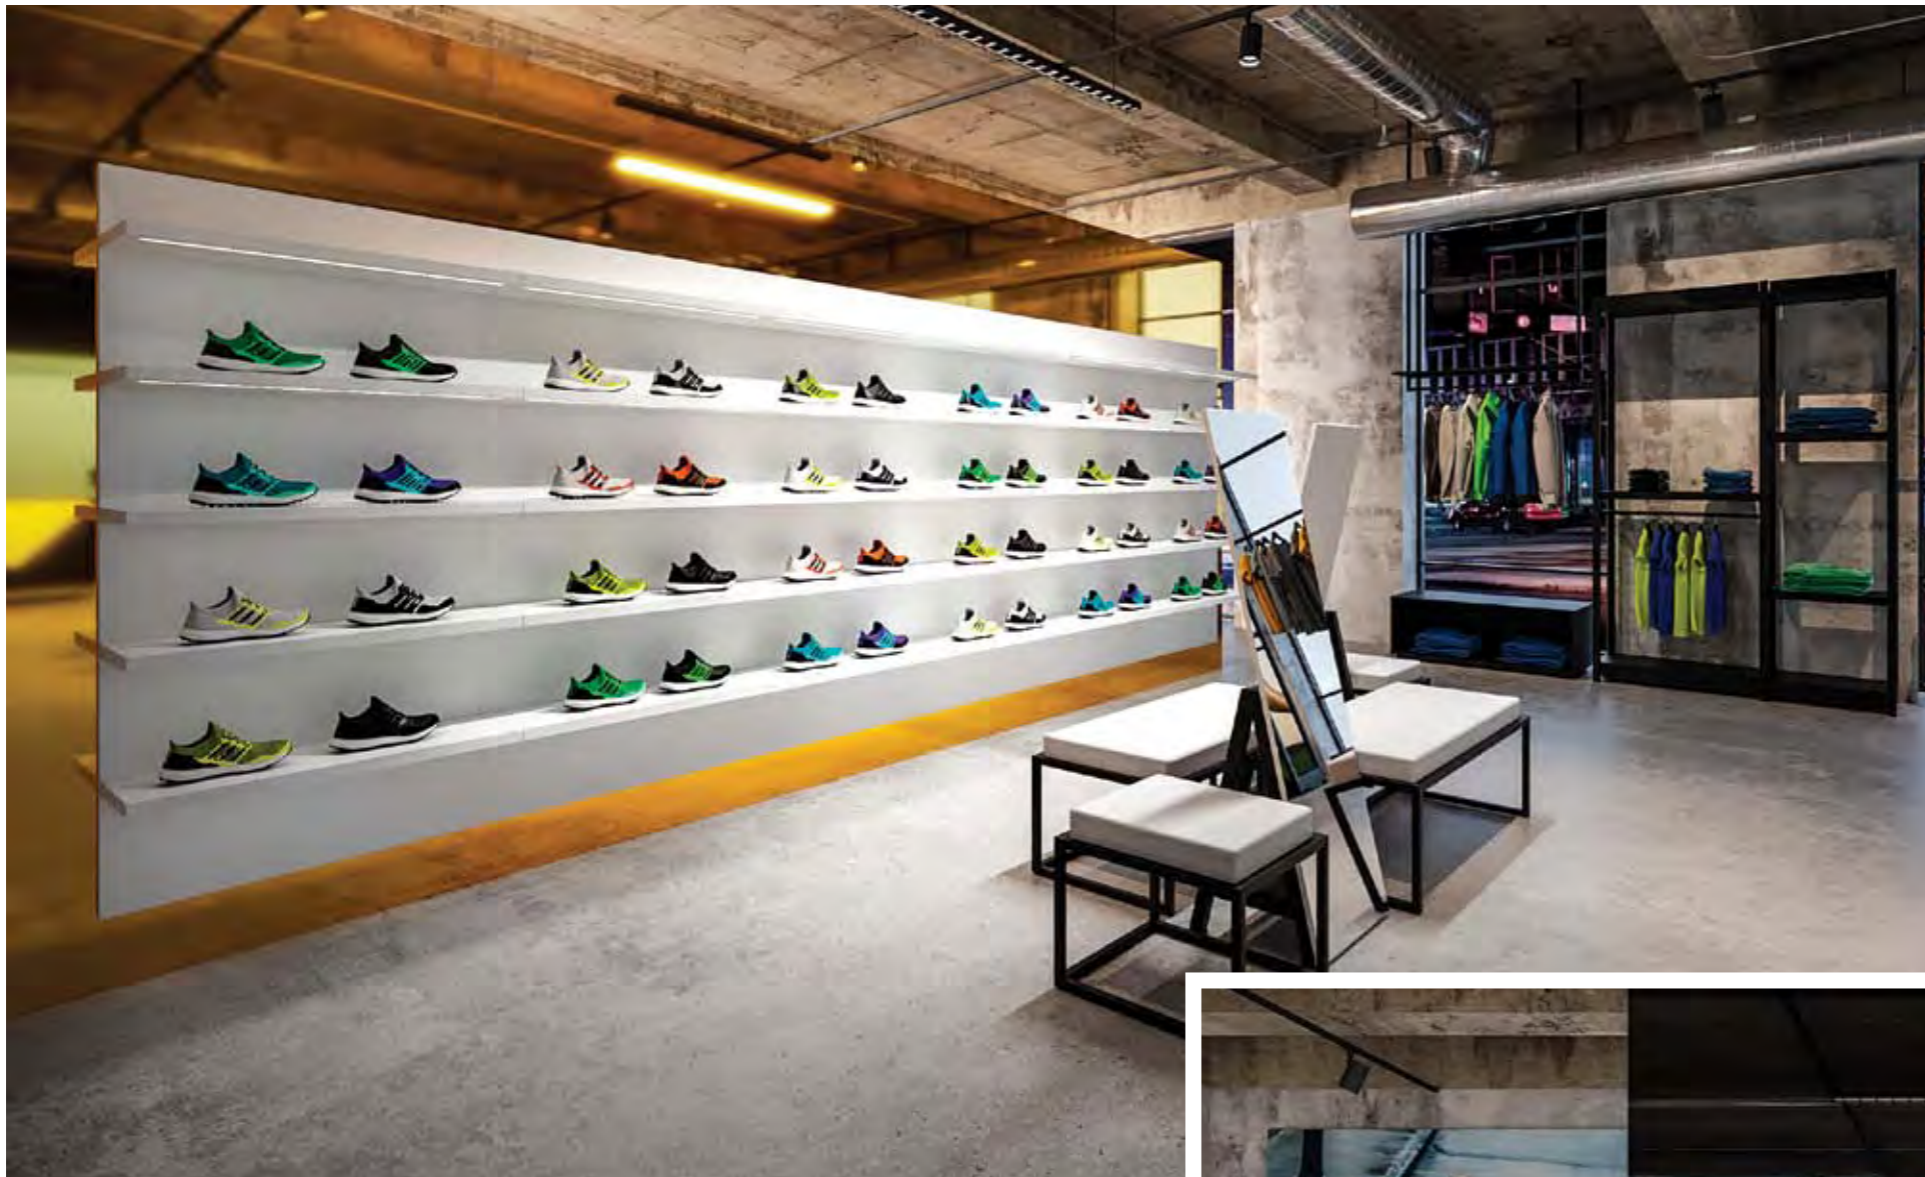

Parete allestita con pannelli Wall System a mensole fisse / sedute linea Rainbow / specchio autoportante Linea 9 / sul fondo self standing Linea 9

Wall with Wall System panels and fixed shelves / Rainbow seats / Linea 9 self-standing mirror / Linea 9 self-standing unit in the background