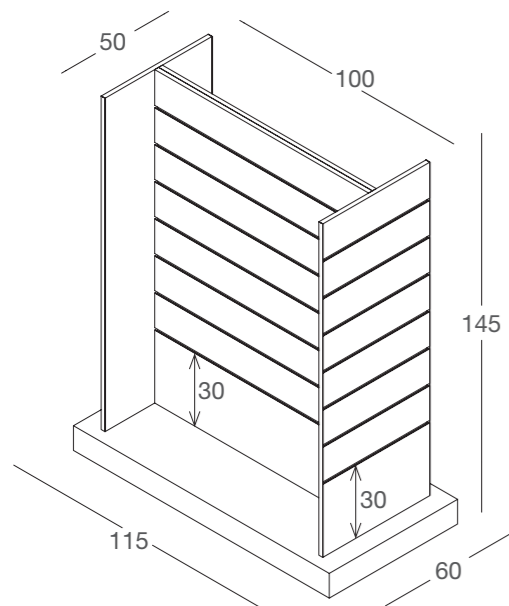

DGGH
gondolaacca in nobilitato
chipboard H-shaped middle unit
L115 x P60 x H145 cm

DGGH	N	S	L