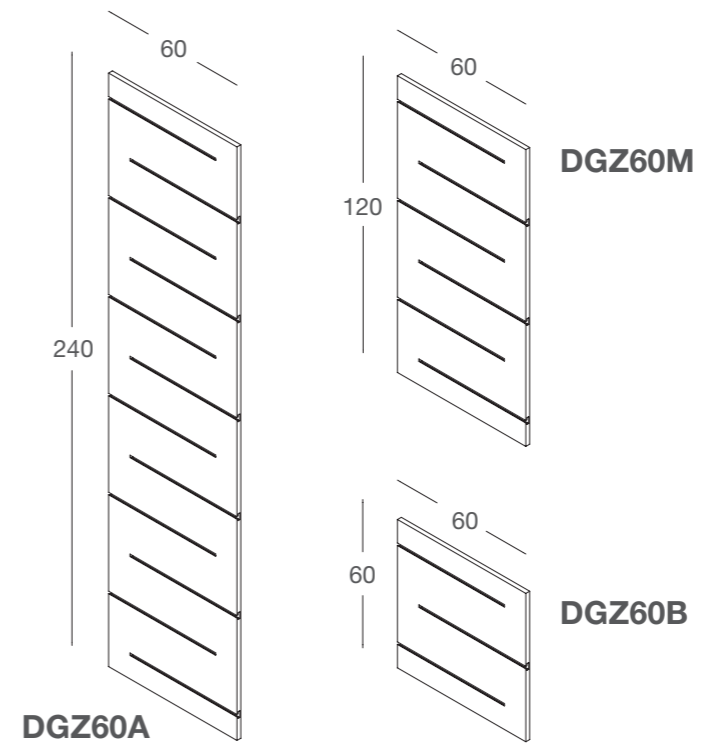

Sistema dogato Zigo Zago
Zigo Zago slatwall system

prezzi pannelli L60 (profili doga e terminali fresata non compresi)
prices for L60 panels (alu profiles and grooved-end covers not included)

P-G stampe e laccature con colori speciali a richiesta
printing and lacquering with special colors upon request