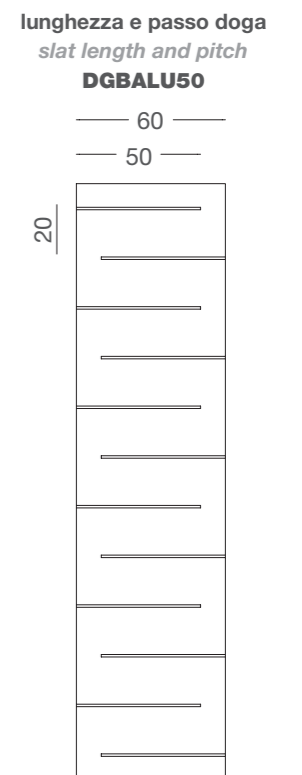

Sistema dogato Zigo Zago
Zigo Zago slatwall system

prezzi pannelli L60 (profili doga e terminali fresata non compresi)
prices for L60 panels (alu profiles and grooved-end covers not included)

P-G stampe e laccature con colori speciali a richiesta
printing and lacquering with special colors upon request