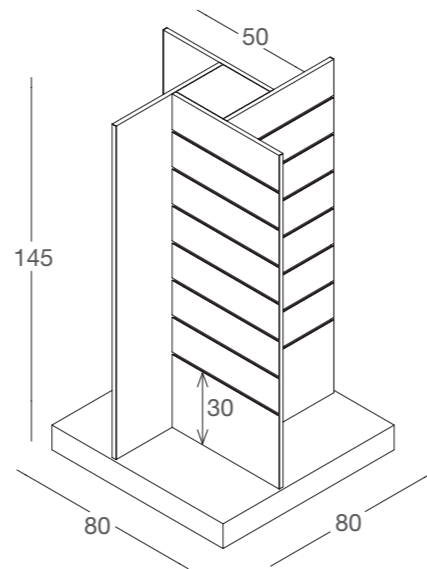

DGGC
gondola croce in nobilitato
chipboard cross-shaped middle unit
L80 x P80 x H145 cm