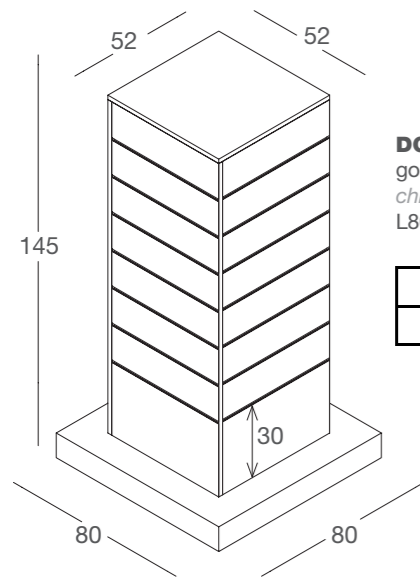

GONDOLE DOGATE

SLATTED MIDDLE UNITS

DGGT
gondola torre in nobilitato
chipboard tower-shaped middle unit
L80 x P80 x H145 cm

DGGT	N	S	L

DGGC	N	S	L