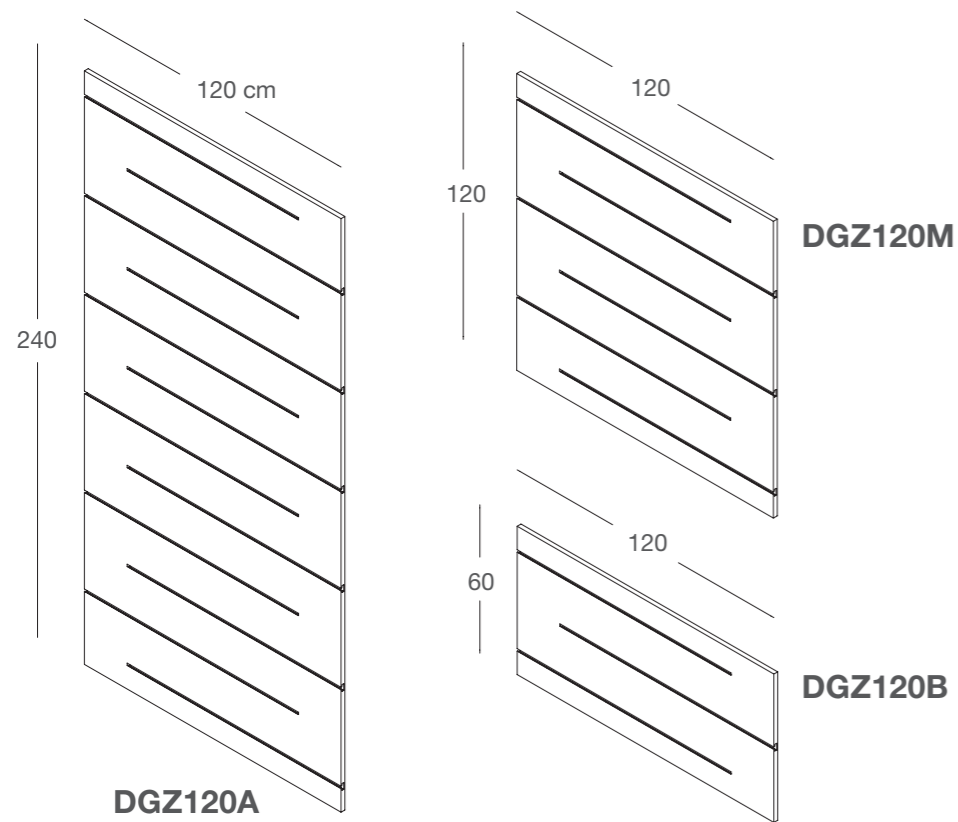

Sistema dogato Zigo Zago
Zigo Zago slatwall system

prezzi pannelli L120 (profili doga e terminali fresata non compresi)
prices for L120 panels (alu profiles and grooved-end covers not included)