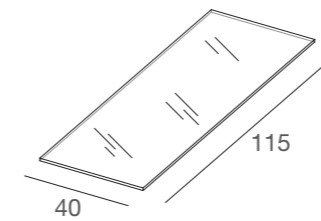

Mensole vetro e PMMA per sistema dogato
Glass and PMMA shelves for slatwall system

DGME/V
mensola in vetro temperato
tempered glass shelf
L115 x P40 x SP0,8 cm

DGME/V	
DGME/VF