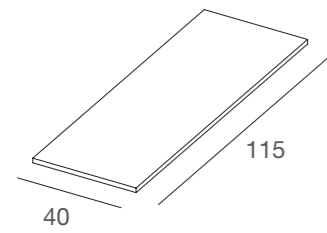

Mensole in nobilitato per sistema dogato
Chipboard shelves for slatwall system

DGME
mensola in nobilitato
chipboard shelf
L115 x P40 x SP1,8 cm

DGME	N	S	L