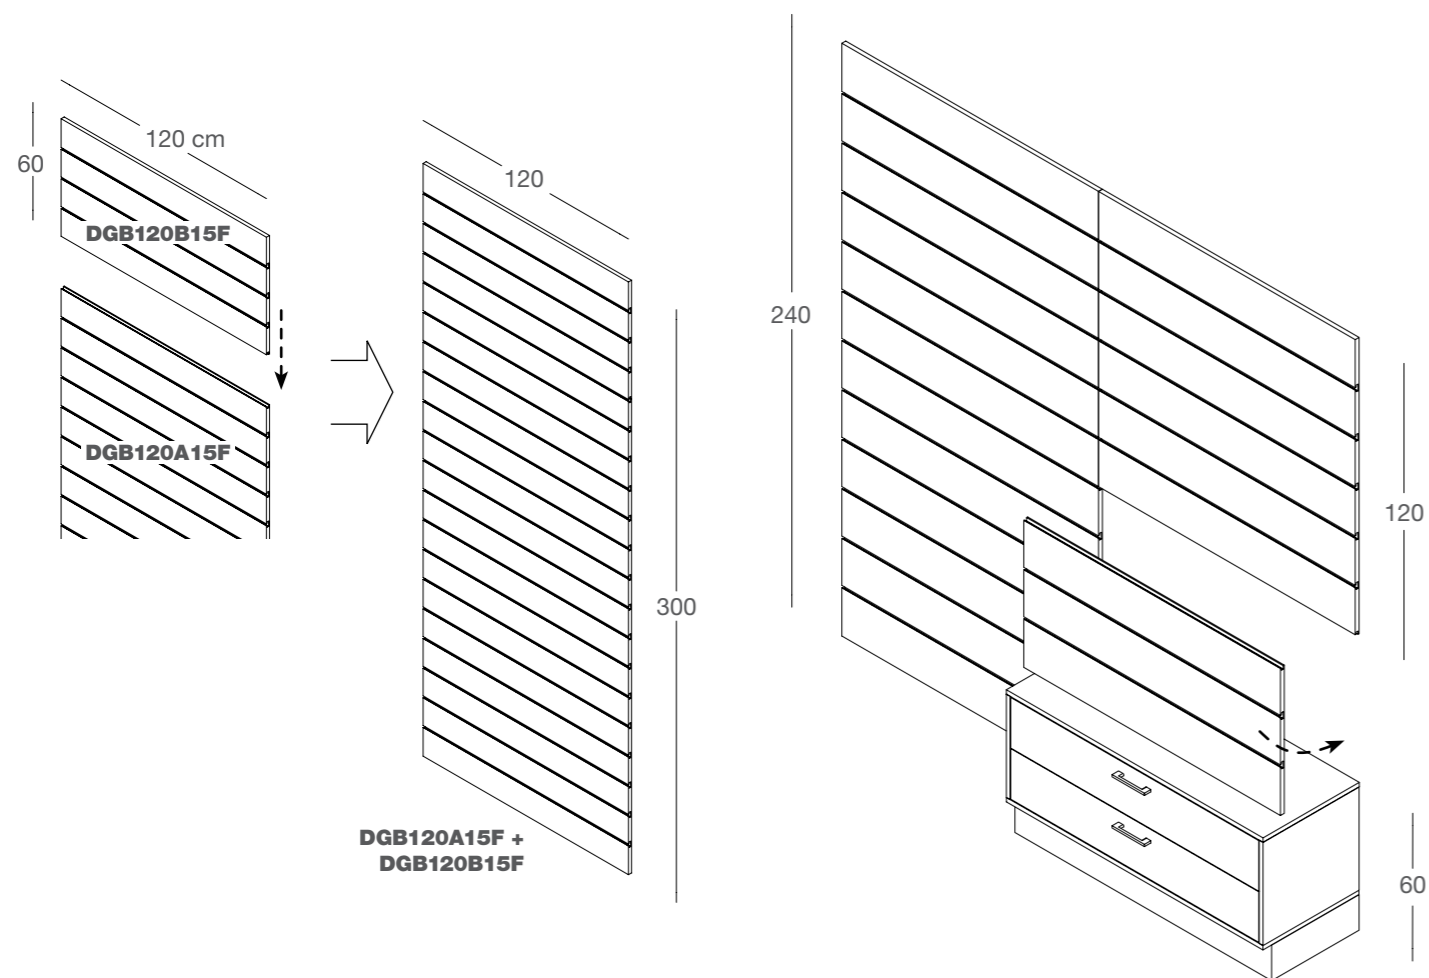

MODULARITÀ VERTICALE CON PANNELLI H60 VERTICAL MODULES WITH PANELS H60

FASCIA LUMINOSA CON STRIP LED BAND LIGHT WITH STRIP LED