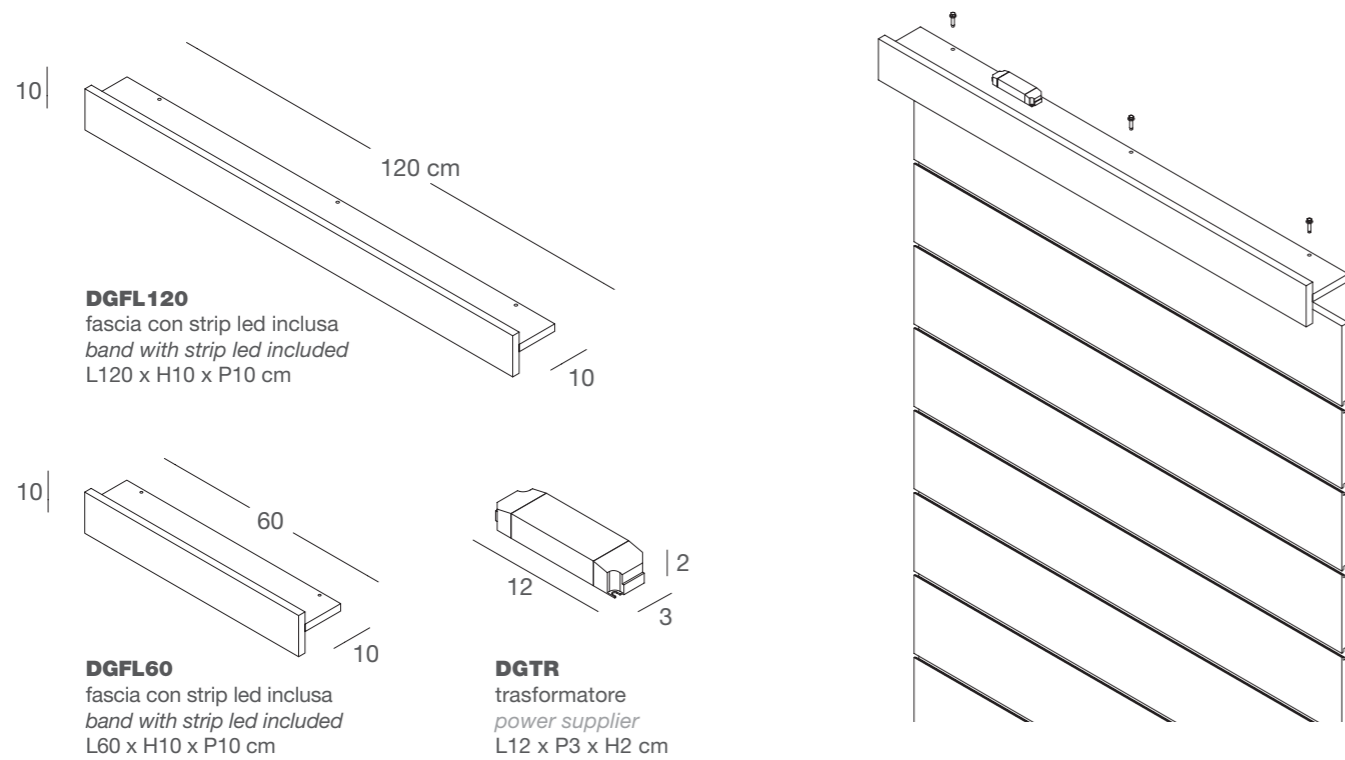

Fascia luminosa superiore con strip led
Upper band light with strip led

DGFL120
fascia con strip led inclusa
band with strip led included
L120 x H10 x P10 cm

DGFL60
fascia con strip led inclusa
band with strip led included
L60 x H10 x P10 cm

DGTR
trasformatore
power supplier
L12 x P3 x H2 cm

DGFL120	N	S	L

DGTR120	

trasformatore per DGFL120
power supplier for DGFL120

DGFL60	N	S	L

DGTR60	

trasformatore per DGFL60
power supplier for DGFL60