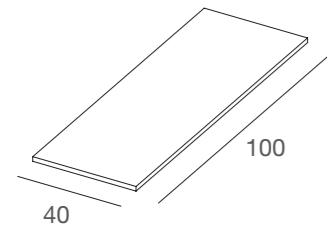

DGME100
mensola in nobilitato
per art. DGGH (parte centrale),
DGGD e DGFV
*chipboard shelf for art. DGGH
(middle part), DGGD and DGFV*
L100 x P40 x SP1,8 cm

DGME100	N	S	L