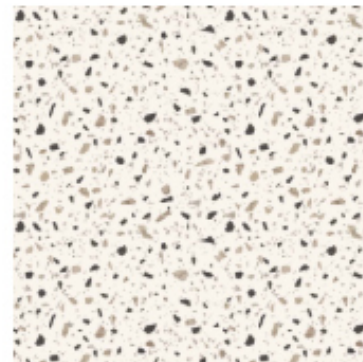

**GRANIGLIA CHIARA**

LACCATI E STAMPATI

RAL  
Pantone®  
NCS®  
Custom print

PARADISE AZURE [P]

CEMENT GRAY [P]

PURPLE PLUM [P]

QUARTZ PINK [P]

RAL / PANTONE® / NCS® /  
PRINT

IRIS YELLOW [P]

SAPPHIRE BLUE [P]

WATER BLUE [P]

CAMOUFLAGE [G]

PIED DE POULE [G]

CEMENTINE [G]

GRUNGE CHIC [G]

FLOWERS [G]