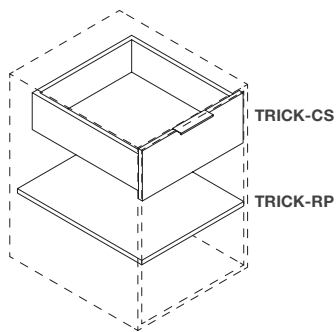

telaio inferiore in legno rovere  
bottom frame in oak wood

**TRICK2**

lato operatore  
bianco/nero opaco  
operator side in  
matt white/black

organizzazione vani laterali a scelta  
customisable set-up for the side compartments

interno bianco/  
nero opaco  
inside in matt  
white/black

organizzazione vani laterali a scelta  
customisable set-up for the side compartments

**TRICK1**

**TRICK2**

Counter Trick, organizzazione vani interni  
*Trick counter, compartment set-up*

- TRICK-TR** tiretto  
pull-out tray
- TRICK-CS** cassetto  
drawer
- TRICK-RP** piano riposizionabile  
adjustable shelf

**TRICK-TR**

**TRICK-CS**

**TRICK-RP**

**NEUTRAL [N]**

**SPECIAL [S]**

Marmo Bianco

New Beton