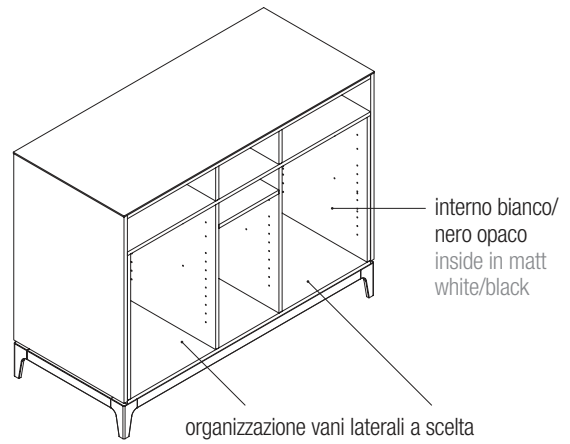

**Counter Trick**  
*Trick counter*

telaio inferiore in legno rovere  
bottom frame in oak wood

**TRICK1**

**TRICK2-VT**  
top in vetro retrolaccato bianco/nero opaco  
matt black/white backpainted glass top

telaio inferiore in legno rovere  
bottom frame in oak wood

**TRICK2**

lato operatore  
bianco/nero opaco  
operator side in  
matt white/black

organizzazione vani laterali a scelta  
customisable set-up for the side compartments

interno bianco/  
nero opaco  
inside in matt  
white/black

organizzazione vani laterali a scelta  
customisable set-up for the side compartments

**TRICK1**

**TRICK2**

Counter Trick, organizzazione vani interni  
*Trick counter, compartment set-up*

- TRICK-TR** tiretto  
pull-out tray
- TRICK-CS** cassetto  
drawer
- TRICK-RP** piano riposizionabile  
adjustable shelf

**TRICK-TR**

**TRICK-CS**

**TRICK-RP**

**NEUTRAL [N]**

**SPECIAL [S]**

Marmo Bianco

New Beton