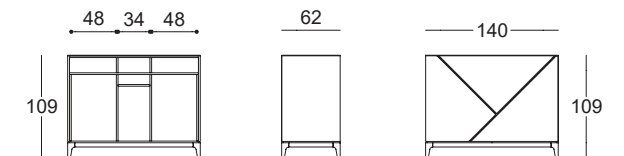

telaio inferiore in legno rovere  
bottom frame in oak wood

**TRICK2**

lato operatore  
bianco/nero opaco  
operator side in  
matt white/black

organizzazione vani laterali a scelta  
customisable set-up for the side compartments

interno bianco/  
nero opaco  
inside in matt  
white/black

organizzazione vani laterali a scelta  
customisable set-up for the side compartments

**TRICK1**

**TRICK2**

Counter Trick, organizzazione vani interni  
*Trick counter, compartment set-up*