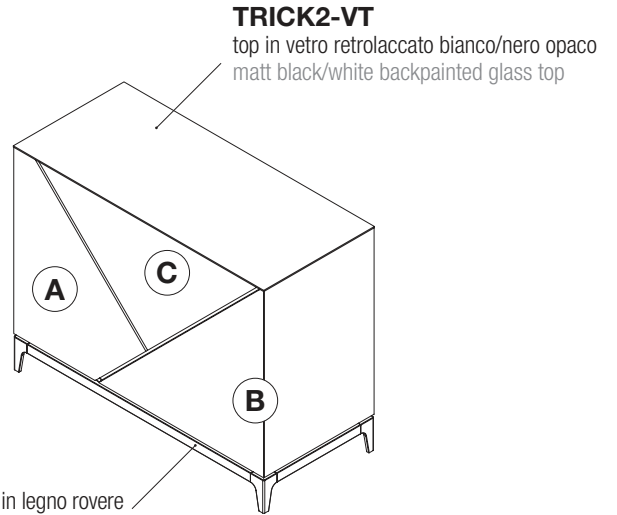

**Counter Trick**  
*Trick counter*

telaio inferiore in legno rovere  
bottom frame in oak wood

**TRICK1**

**TRICK2-VT**  
top in vetro retrolaccato bianco/nero opaco  
matt black/white backpainted glass top

telaio inferiore in legno rovere  
bottom frame in oak wood

**TRICK2**

lato operatore  
bianco/nero opaco  
operator side in  
matt white/black

organizzazione vani laterali a scelta  
customisable set-up for the side compartments

interno bianco/  
nero opaco  
inside in matt  
white/black

organizzazione vani laterali a scelta  
customisable set-up for the side compartments

**TRICK1**

**TRICK2**

Counter Trick, organizzazione vani interni  
*Trick counter, compartment set-up*