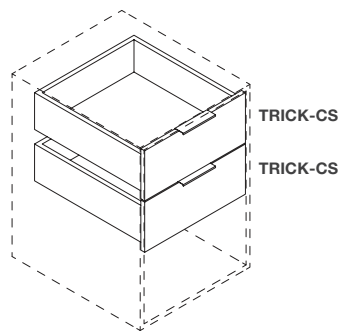

telaio inferiore in legno rovere  
bottom frame in oak wood

**TRICK2**

lato operatore  
bianco/nero opaco  
operator side in  
matt white/black

organizzazione vani laterali a scelta  
customisable set-up for the side compartments

interno bianco/  
nero opaco  
inside in matt  
white/black

organizzazione vani laterali a scelta  
customisable set-up for the side compartments

**TRICK1**

**TRICK2**

Counter Trick, organizzazione vani interni  
*Trick counter, compartment set-up*

- TRICK-TR** tiretto  
pull-out tray
- TRICK-CS** cassetto  
drawer
- TRICK-RP** piano riposizionabile  
adjustable shelf

**TRICK-TR**

**TRICK-CS**

**TRICK-RP**

**NEUTRAL [N]**

**SPECIAL [S]**

Marmo Bianco

New Beton