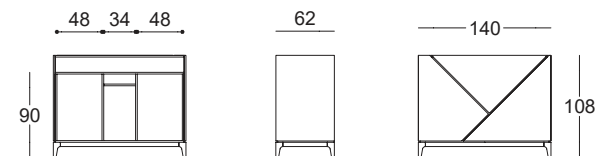

telaio inferiore in legno rovere  
bottom frame in oak wood

**TRICK2**

lato operatore  
bianco/nero opaco  
operator side in  
matt white/black

organizzazione vani laterali a scelta  
customisable set-up for the side compartments

interno bianco/  
nero opaco  
inside in matt  
white/black

organizzazione vani laterali a scelta  
customisable set-up for the side compartments

**TRICK1**

**TRICK2**

Counter Trick, organizzazione vani interni  
*Trick counter, compartment set-up*