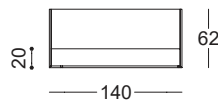

interno bianco/  
nero opaco  
inside in matt  
white/black

organizzazione vani laterali a scelta  
customisable set-up for the side compartments

**TRICK1**

**TRICK2**

Counter Trick, organizzazione vani interni  
*Trick counter, compartment set-up*