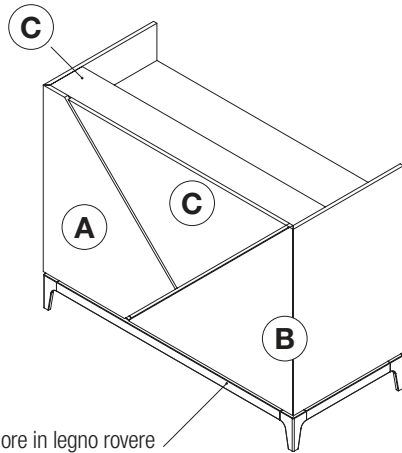

**Counter Trick**  
*Trick counter*

telaio inferiore in legno rovere  
bottom frame in oak wood

**TRICK1**

**TRICK2-VT**  
top in vetro retrolaccato bianco/nero opaco  
matt black/white backpainted glass top

telaio inferiore in legno rovere  
bottom frame in oak wood

**TRICK2**

lato operatore  
bianco/nero opaco  
operator side in  
matt white/black

organizzazione vani laterali a scelta  
customisable set-up for the side compartments

interno bianco/  
nero opaco  
inside in matt  
white/black

organizzazione vani laterali a scelta  
customisable set-up for the side compartments

**TRICK1**

**TRICK2**

Counter Trick, organizzazione vani interni  
*Trick counter, compartment set-up*