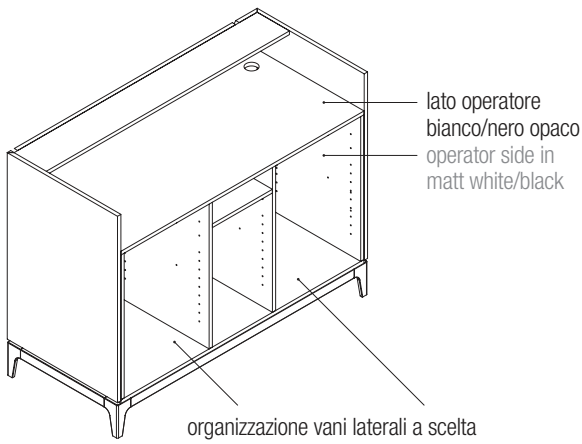

**Counter Trick**  
*Trick counter*

telaio inferiore in legno rovere  
bottom frame in oak wood

**TRICK1**

**TRICK2-VT**  
top in vetro retrolaccato bianco/nero opaco  
matt black/white backpainted glass top

telaio inferiore in legno rovere  
bottom frame in oak wood

**TRICK2**

lato operatore  
bianco/nero opaco  
operator side in  
matt white/black

organizzazione vani laterali a scelta  
customisable set-up for the side compartments

interno bianco/  
nero opaco  
inside in matt  
white/black

organizzazione vani laterali a scelta  
customisable set-up for the side compartments

**TRICK1**

**TRICK2**

Counter Trick, organizzazione vani interni  
*Trick counter, compartment set-up*

- TRICK-TR** tiretto  
pull-out tray
- TRICK-CS** cassetto  
drawer
- TRICK-RP** piano riposizionabile  
adjustable shelf

**TRICK-TR**

**TRICK-CS**

**TRICK-RP**

**NEUTRAL [N]**

**SPECIAL [S]**

Marmo Bianco

New Beton