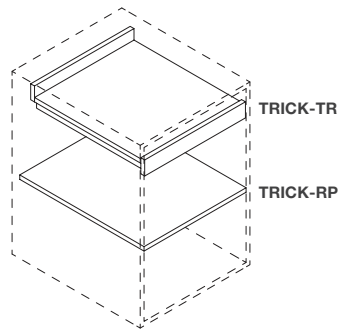

telaio inferiore in legno rovere  
bottom frame in oak wood

**TRICK2**

lato operatore  
bianco/nero opaco  
operator side in  
matt white/black

organizzazione vani laterali a scelta  
customisable set-up for the side compartments

interno bianco/  
nero opaco  
inside in matt  
white/black

organizzazione vani laterali a scelta  
customisable set-up for the side compartments

**TRICK1**

**TRICK2**

Counter Trick, organizzazione vani interni  
*Trick counter, compartment set-up*

- TRICK-TR** tiretto  
pull-out tray
- TRICK-CS** cassetto  
drawer
- TRICK-RP** piano riposizionabile  
adjustable shelf

**TRICK-TR**

**TRICK-CS**

**TRICK-RP**

**NEUTRAL [N]**

**SPECIAL [S]**

Marmo Bianco

New Beton