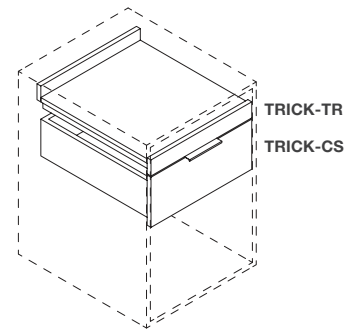

telaio inferiore in legno rovere  
bottom frame in oak wood

**TRICK2**

lato operatore  
bianco/nero opaco  
operator side in  
matt white/black

organizzazione vani laterali a scelta  
customisable set-up for the side compartments

interno bianco/  
nero opaco  
inside in matt  
white/black

organizzazione vani laterali a scelta  
customisable set-up for the side compartments

**TRICK1**

**TRICK2**

Counter Trick, organizzazione vani interni  
*Trick counter, compartment set-up*

- TRICK-TR** tiretto  
pull-out tray
- TRICK-CS** cassetto  
drawer
- TRICK-RP** piano riposizionabile  
adjustable shelf

**TRICK-TR**

**TRICK-CS**

**TRICK-RP**

**NEUTRAL [N]**

**SPECIAL [S]**

Marmo Bianco

New Beton