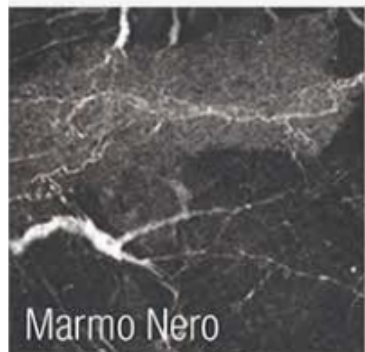

Marmo Nero

Vulcano

Calce

Rovere Americano

Noce Eucalipto

Ice Blue

Olive

LUXURY [L]

LACCATI E STAMPATI SU PANNELLO - *CHIPBOARD PAINTED & PRINTED*

Quartz Pink [P]

Iris Yellow [P]

Water Blue [P]

Paradise Azure [P]

Purple Plum [P]

Cement Gray [P]

Sapphire Blue [P]