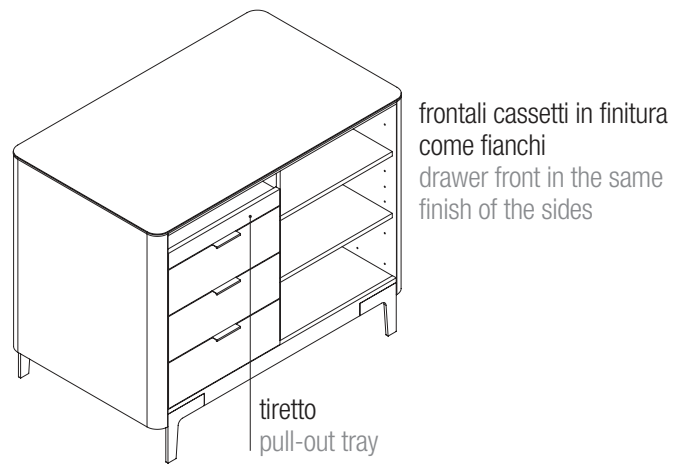

Counter Birdland
Birdland counter

BIRD70-VT - BIRD60-VT

top in vetro retrolaccato bianco/nero opaco
matt black/white backpainted glass top

BIRD70

BIRD60

Disponibile anche con organizzazione posteriore invertita
Also available with reversed set-up for the operator side