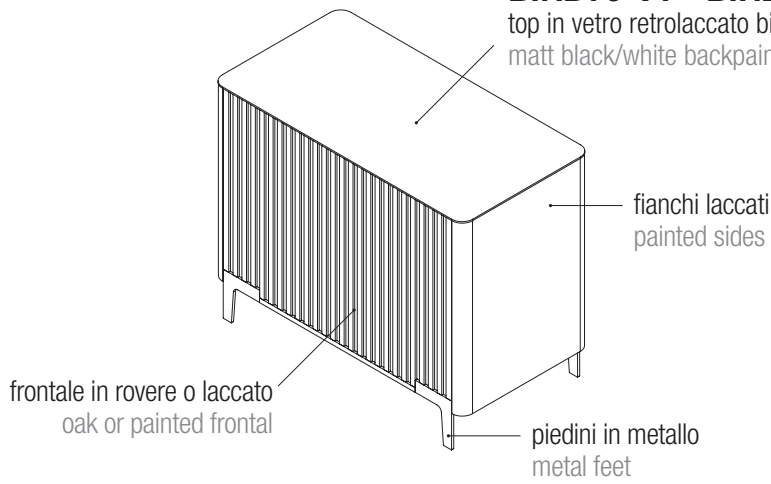

Counter Birdland
Birdland counter

BIRD70-VT - BIRD60-VT

top in vetro retrolaccato bianco/nero opaco
matt black/white backpainted glass top

BIRD70

BIRD60

Disponibile anche con organizzazione posteriore invertita
Also available with reversed set-up for the operator side