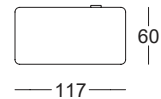

Counter Birdland
Birdland counter

BIRD70-VT - BIRD60-VT

top in vetro retrolaccato bianco/nero opaco
matt black/white backpainted glass top

BIRD70

BIRD60

Disponibile anche con organizzazione posteriore invertita
Also available with reversed set-up for the operator side