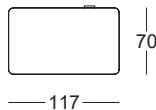

Counter Birdland
Birdland counter

BIRD70-VT - BIRD60-VT

top in vetro retrolaccato bianco/nero opaco
matt black/white backpainted glass top

BIRD70

BIRD60

Disponibile anche con organizzazione posteriore invertita
Also available with reversed set-up for the operator side