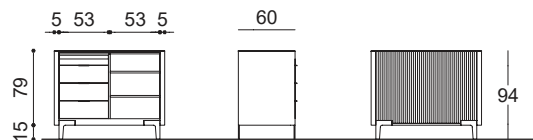

Counter Birdland
Birdland counter

BIRD70-VT - BIRD60-VT

top in vetro retrolaccato bianco/nero opaco
matt black/white backpainted glass top

BIRD70

BIRD60

Disponibile anche con organizzazione posteriore invertita
Also available with reversed set-up for the operator side