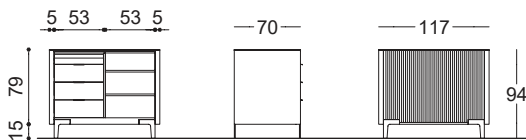

Counter Birdland
Birdland counter

BIRD70-VT - BIRD60-VT

top in vetro retrolaccato bianco/nero opaco
matt black/white backpainted glass top

BIRD70

BIRD60

Disponibile anche con organizzazione posteriore invertita
Also available with reversed set-up for the operator side