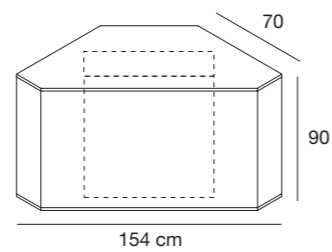

Counter modulare Quattro
Modular Quattro counter

	N	S	L
4BC1			
4BC2			
4BC3			
4BC4			

Accessori per counter Tre e Quattro
Accessories for counter Tre and Quattro

	N	S	L
BCTC			
BCTCV			
BCF			

Esempi di personalizzazioni Examples of customisations