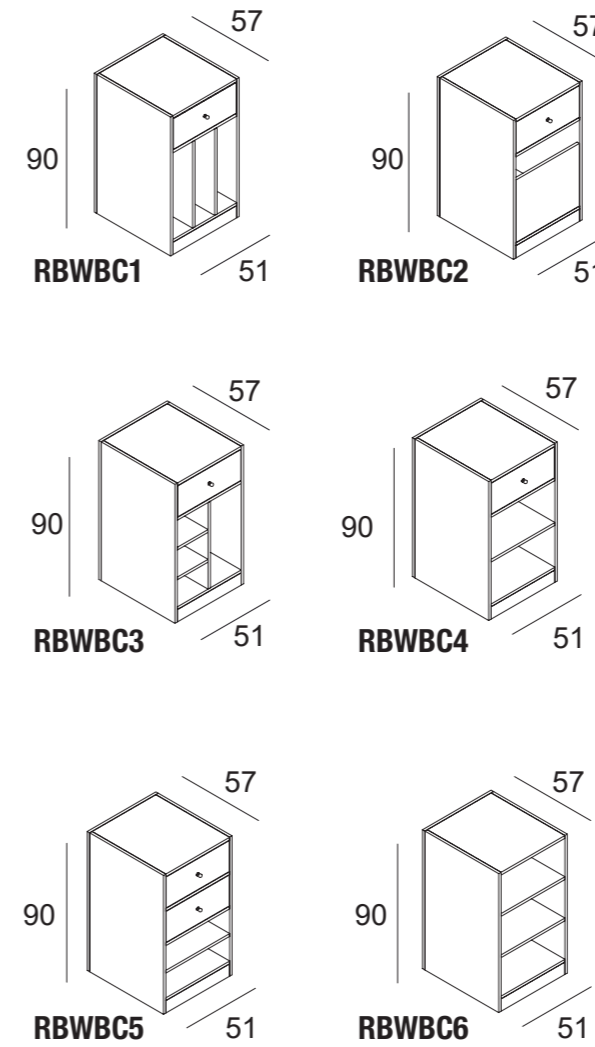

Counter Rainbow, moduli interni
Rainbow counter, internal modules