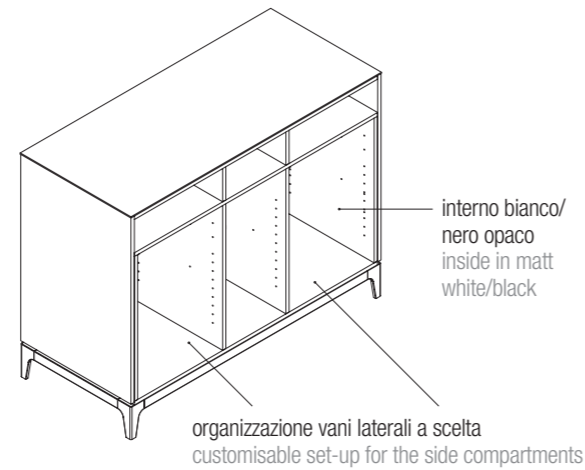

SLIDE2

SLIDELED1	
SLIDELED2	
SLIDELED3	

Counter Trick
Trick counter

TRICK1

TRICK2

TRICK1

TRICK2

Top in vetro retrolaccato bianco/nero opaco
matt black/white backpainted glass top

	/NO - /BO
TRICK2-VT	

	NNN	SSS	LLL	PPP
TRICK1				
TRICK2				

NNN
C element
B element
A element

Counter Trick, organizzazione vani interni
Trick counter, compartment set-up

- TRICK-TR** tiretto pull-out tray
- TRICK-CS** cassetto drawer
- TRICK-RP** piano riposizionabile adjustable shelf