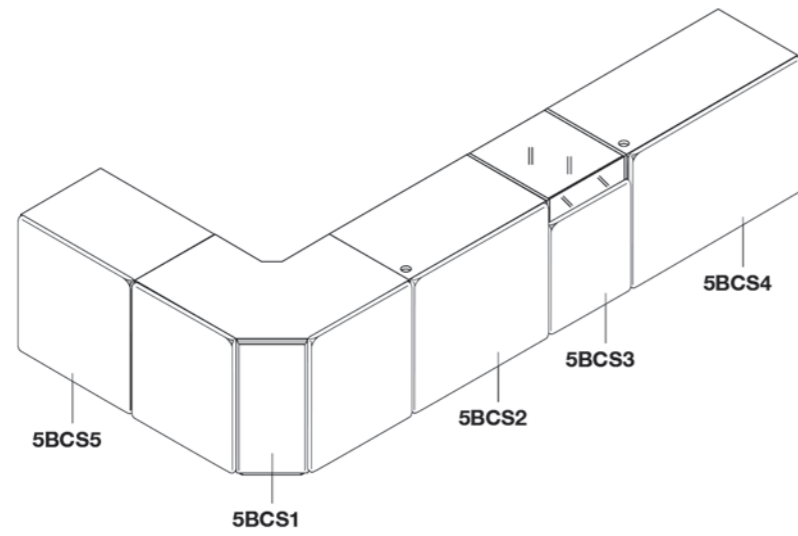

Counter modulare Cinque
Modular Cinque counter

	N	S	L
5BCS1			
5BCS2			
5BCS3			
5BCS4			
5BCS5