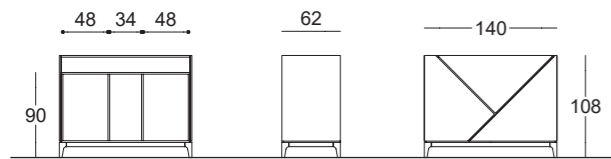

SLIDE2

SLIDELED1	
SLIDELED2	
SLIDELED3	

Counter Trick
Trick counter

TRICK1

TRICK2

TRICK1

TRICK2

Top in vetro retrolaccato bianco/nero opaco
matt black/white backpainted glass top