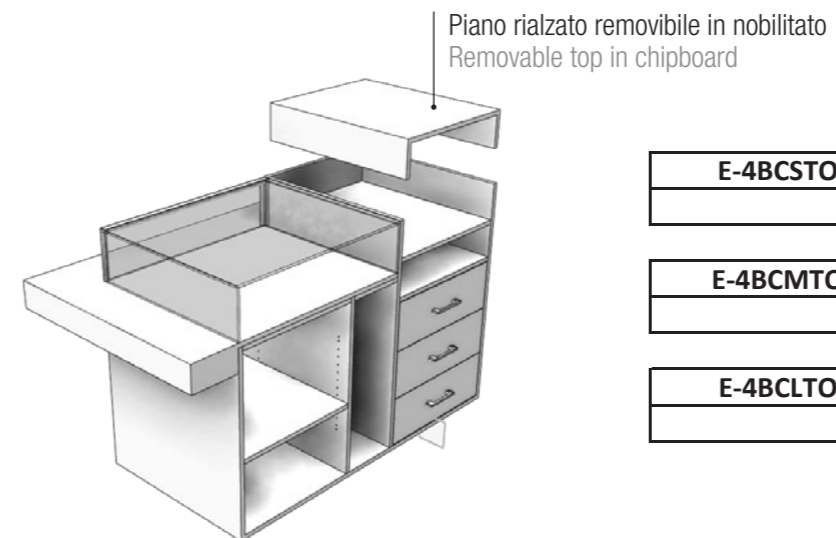

Piano rialzato removibile in nobilitato
Removable top in chipboard

E-4BCSTOP	N	S	L

E-4BCMSTOP	N	S	L

E-4BCLSTOP	N	S	L