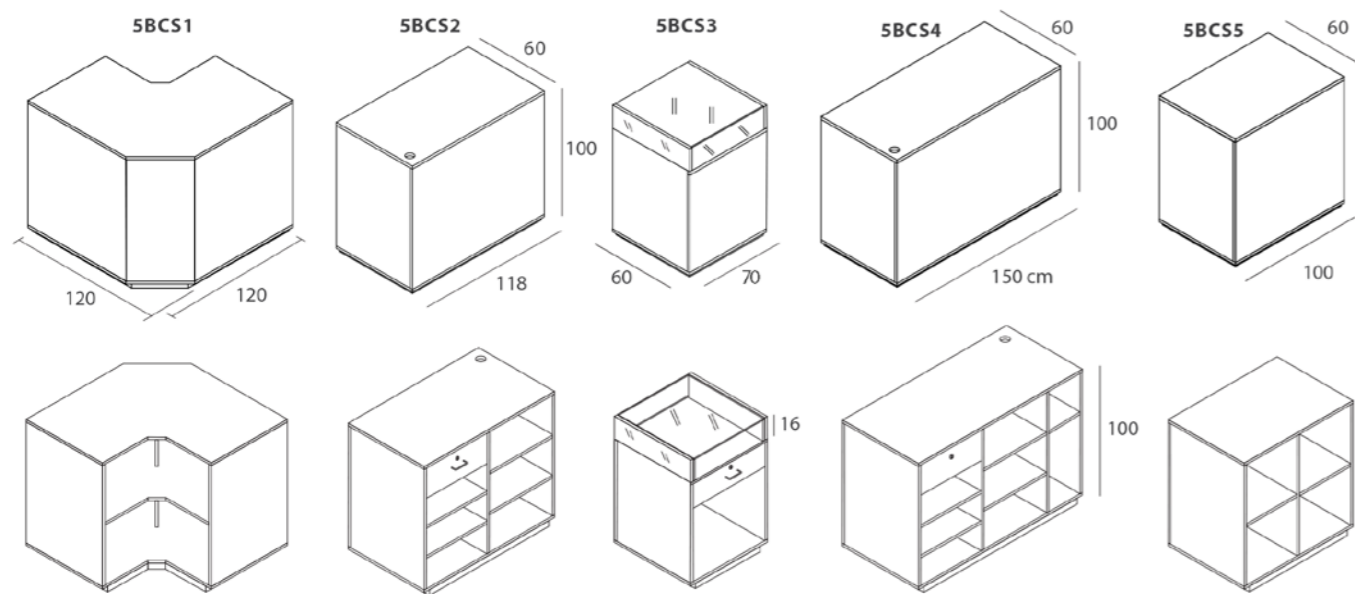

Counter modulare Cinque
Modular Cinque counter

	N	S	L
5BCS1			
5BCS2			
5BCS3			
5BCS4			
5BCS5