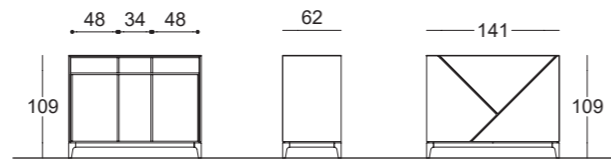

SLIDE2

SLIDELED1	
SLIDELED2	
SLIDELED3	

Counter Trick
Trick counter

TRICK1

TRICK2

TRICK1

TRICK2

Top in vetro retrolaccato bianco/nero opaco
matt black/white backpainted glass top