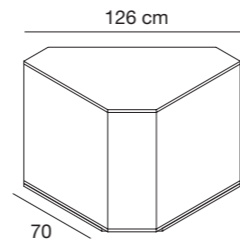

Counter modulare Quattro
Modular Quattro counter

	N	S	L
4BC1			
4BC2			
4BC3			
4BC4			

Accessori per counter Tre e Quattro
Accessories for counter Tre and Quattro

	N	S	L
BCTC			
BCTCV			
BCF			

Esempi di personalizzazioni Examples of customisations