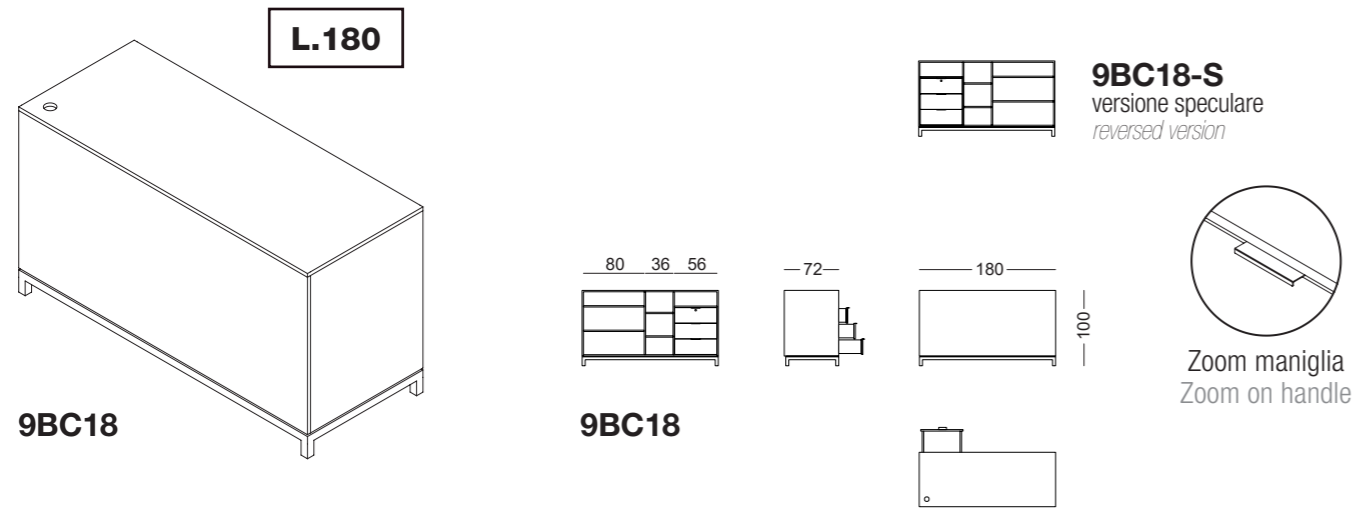

Counter Linea 9, con o senza teca in vetro
Linea 9 counter, with or without glass case

9BC18 / 9BC18-S	N	S	L	P	G
PAINTED BASIC