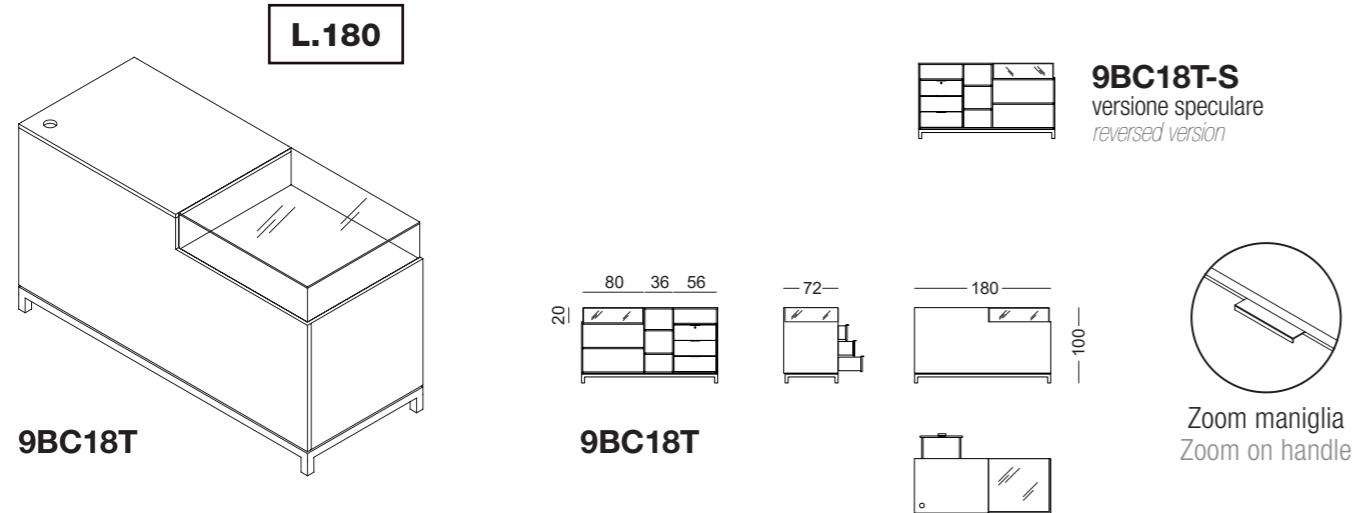

9BC18T / 9BC18T-S	N	S	L	P	G
PAINTED BASIC					

Vassoio estraibile con serratura, opzionale
Optional pull-out tray with lock

9BC18V	N	S	L
PAINTED BASIC