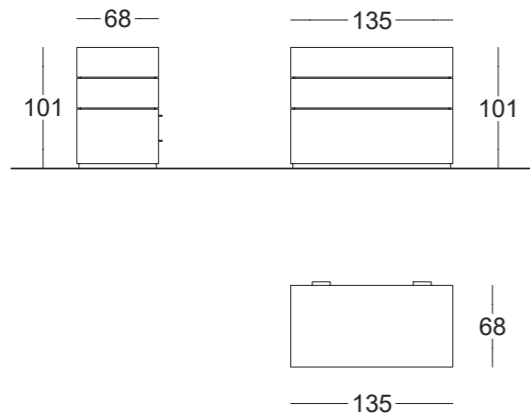

Maniglie di serie HL in VERNICIATO BASIC
Per altre opzioni si veda pagina 198
Standard HL handles in PAINTED BASIC
For other options, please check page 198

BRIQUE1	NNN	SSS	LLL	PPP

Altre opzioni finiture per il singolo elemento:
Other finishing options for the single element:

- N nobilitato in finiture basic (nero opaco, bianco opaco)
  basic chipboard (matt black, matt white)
- S nobilitato in finiture special
  special chipboard
- L nobilitato lucido nero o bianco
  glossy black and glossy white chipboard
- P laccatura con colori speciali
  panel lacquered with special colours
- LM laminato (prezzi su richiesta)
  laminated (prices by request)