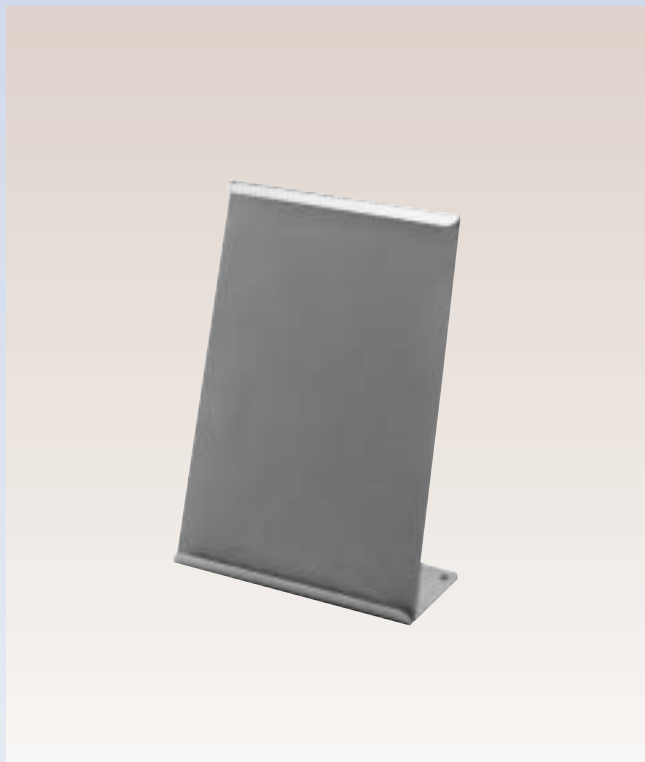

03300C

Plakathalter - Format A5
Card holder for shopwindow/counter - A5 form